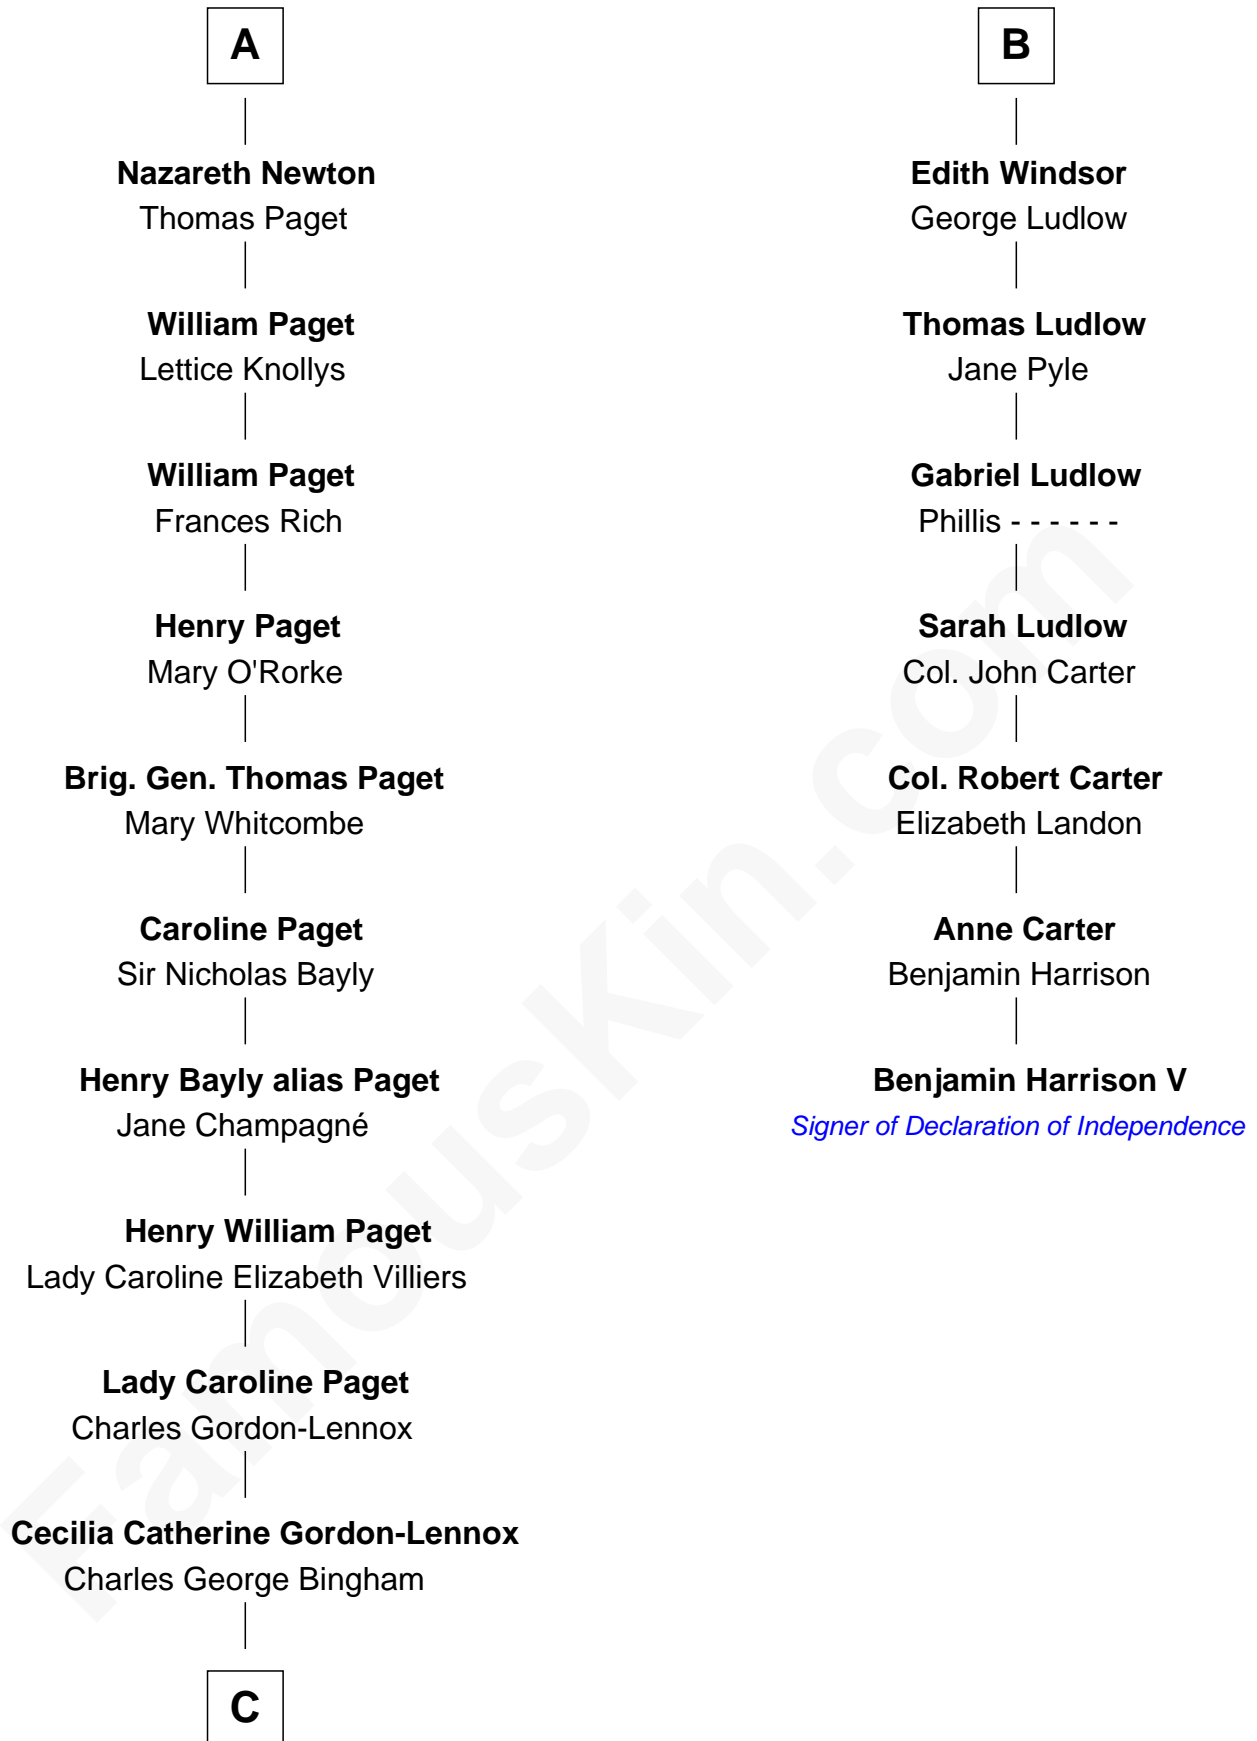

FamousKin.com
Relationship Chart of
Prince William
Prince of Wales

13th cousin 8 times removed of
Benjamin Harrison V
Signer of the Declaration of Independence

C

Rosalind Cecilia Caroline Bingham

James Albert Edward Hamilton

Cynthia Elinor Beatrix Hamilton

Albert Edward John Spencer

Edward John Spencer

Frances Ruth Burke Roche

Princess Diana Frances Spencer

Charles III, King of the United Kingdom

Prince William

Prince of Wales