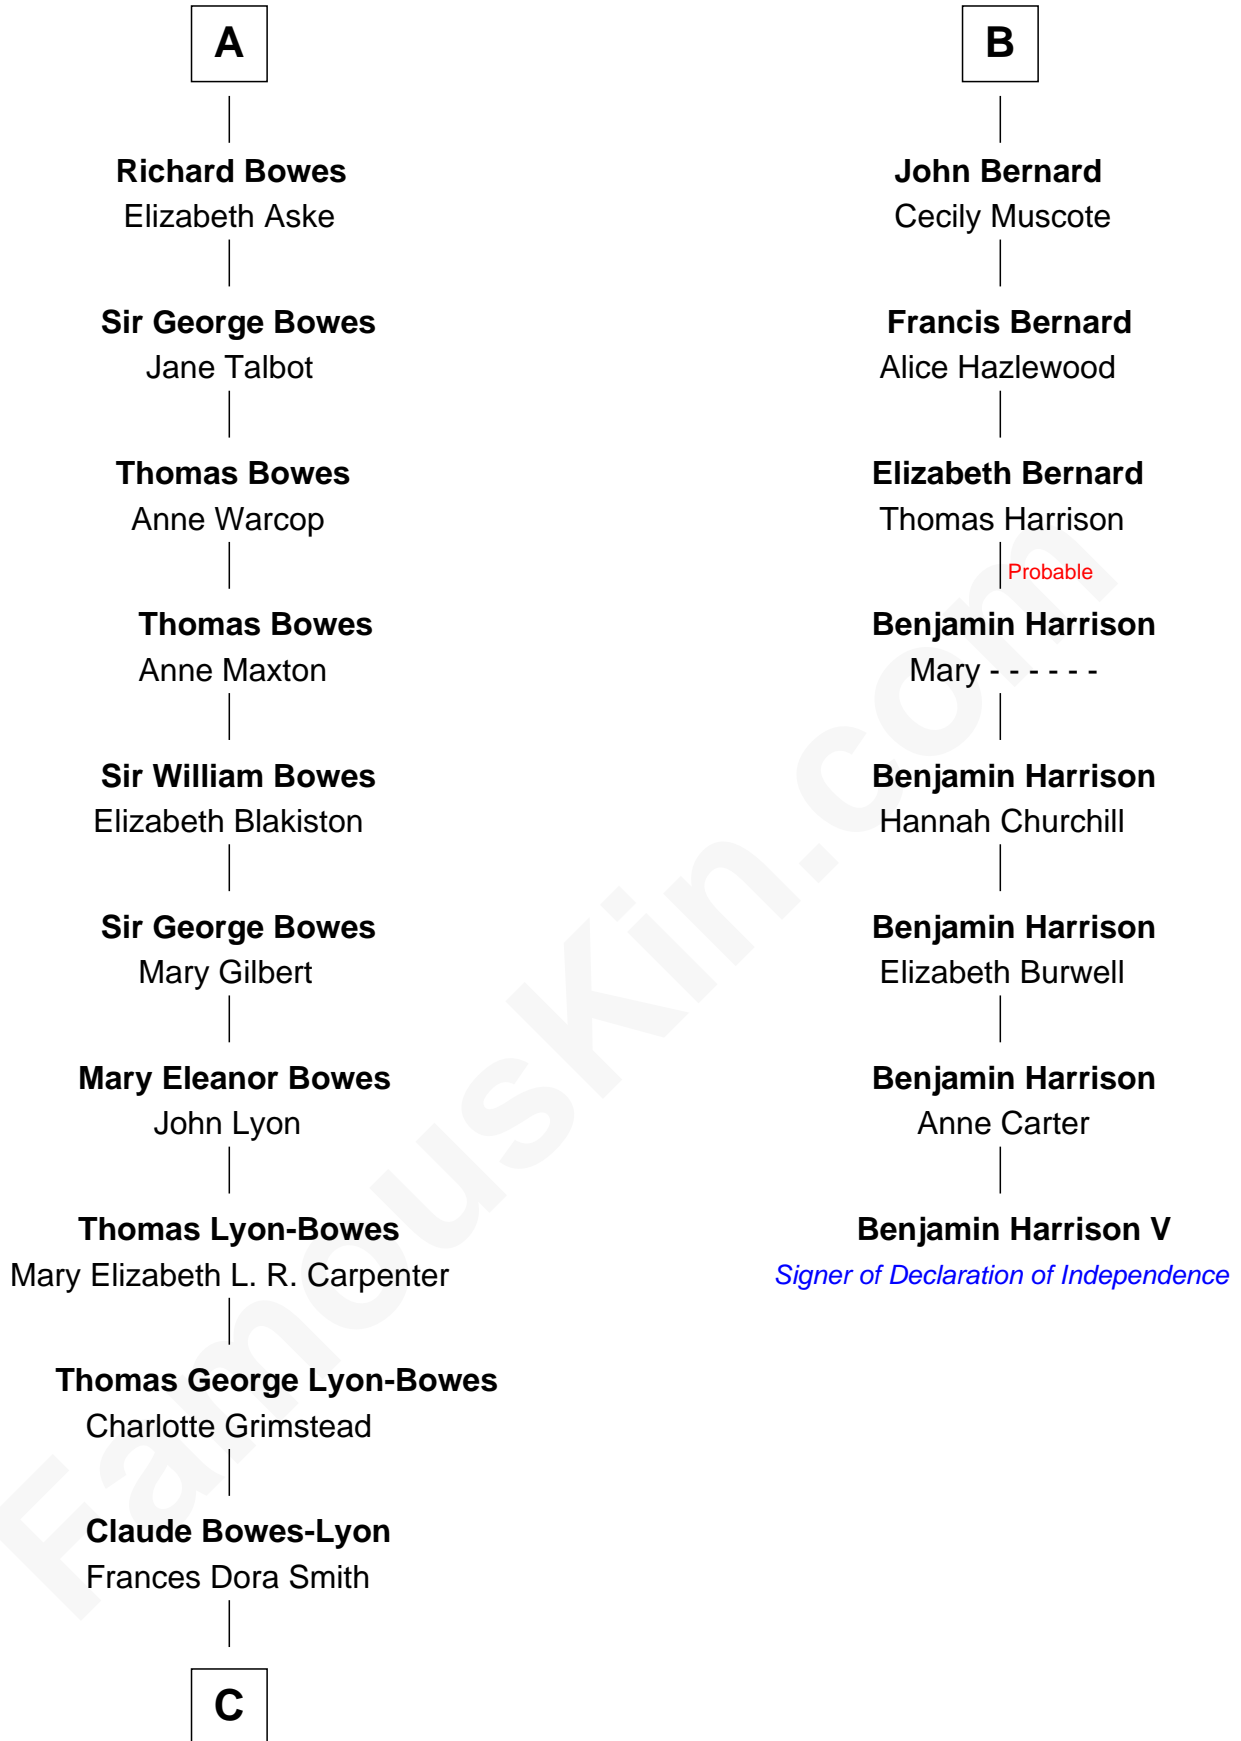

FamousKin.com

Relationship Chart of

Prince William

Prince of Wales

14th cousin 7 times removed of

Benjamin Harrison V
Signer of the Declaration of Independence

C

Claude George Bowes-Lyon
Cecilia Nina Cavendish-Bentinck

Elizabeth Bowes-Lyon
George VI, King of the United Kingdom

Elizabeth II, Queen of the United Kingdom
Prince Philip of Edinburgh

Charles III, King of the United Kingdom
Princess Diana Frances Spencer

Prince William
Prince of Wales