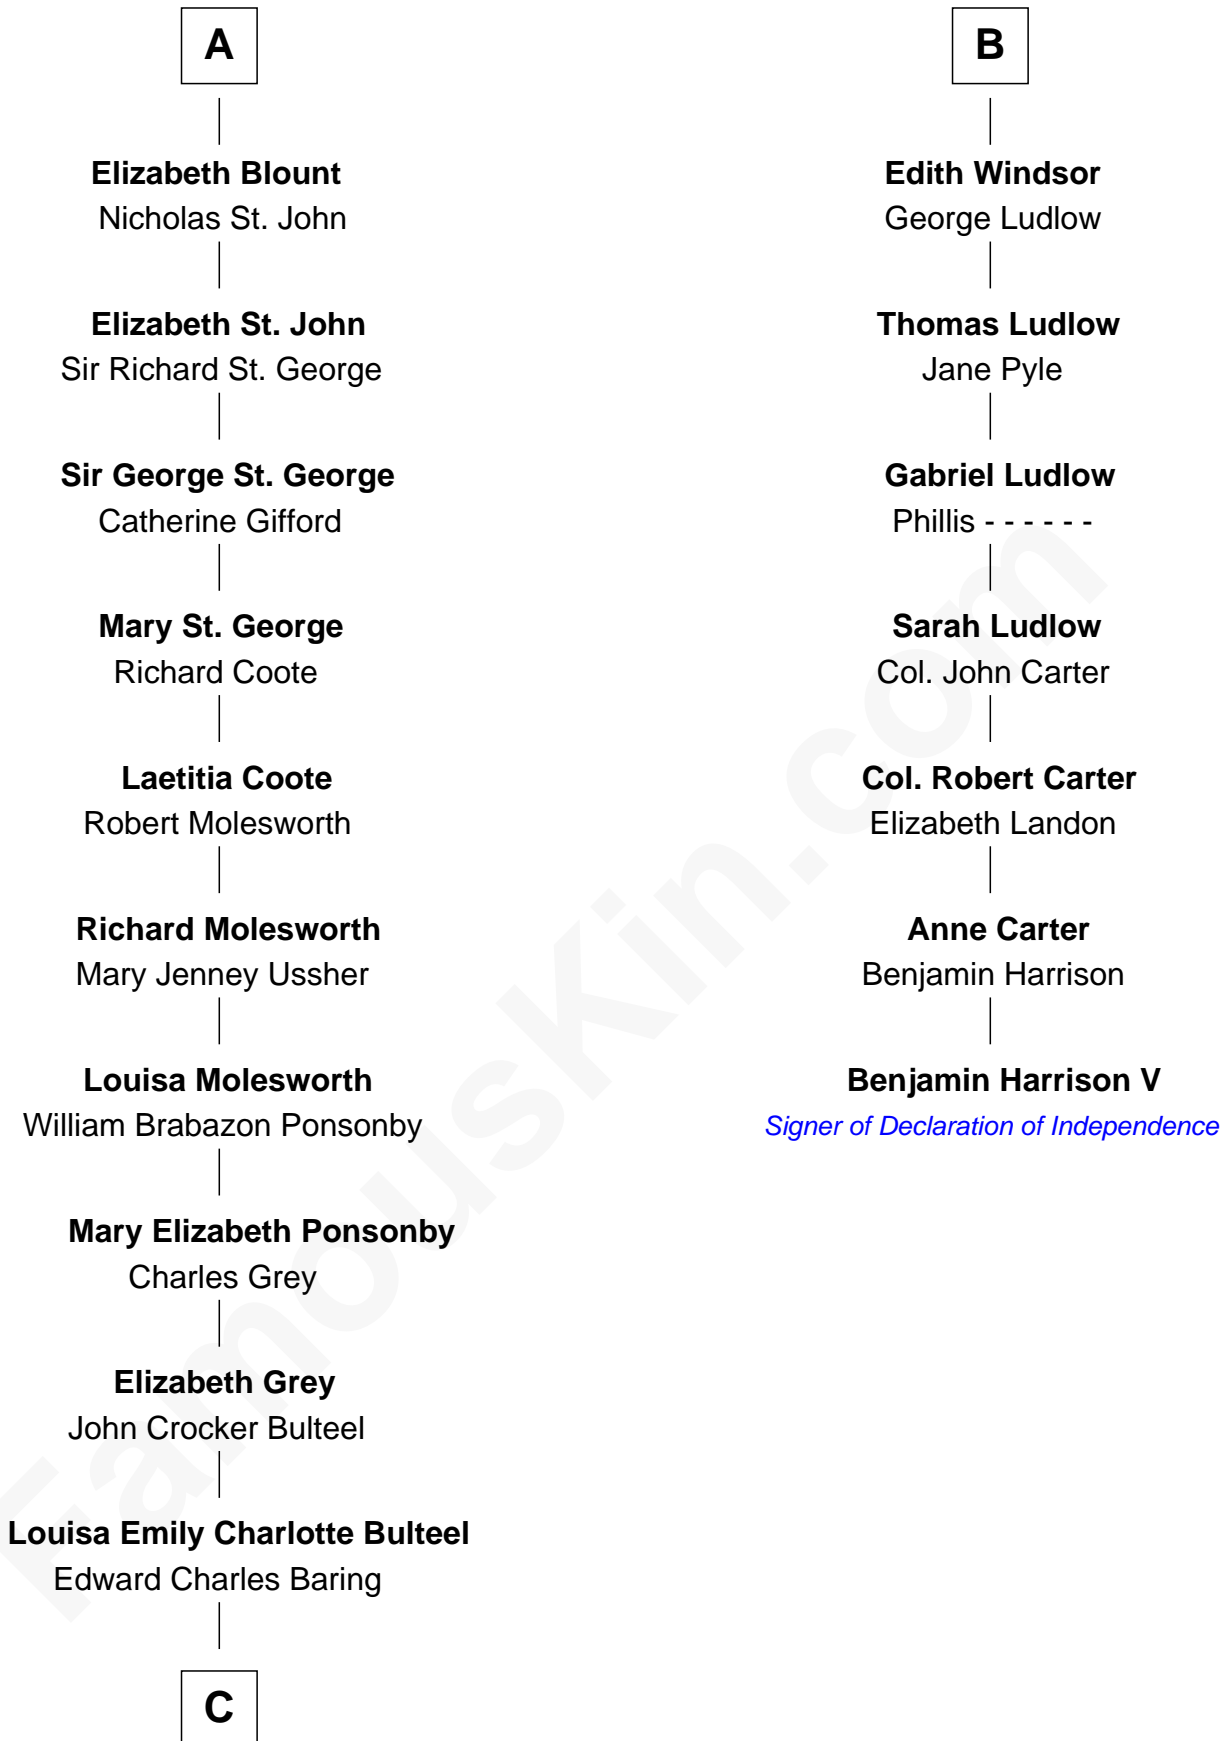

FamousKin.com
Relationship Chart of
Prince William
Prince of Wales

13th cousin 8 times removed of
Benjamin Harrison V
Signer of the Declaration of Independence

Sir Thomas de Swynnerton

C

—
Margaret Baring

Charles Robert Spencer

—
Albert Edward John Spencer

Cynthia Elinor Beatrix Hamilton

—
Edward John Spencer

Frances Ruth Burke Roche

—
Princess Diana Frances Spencer

Charles III, King of the United Kingdom

—
Prince William