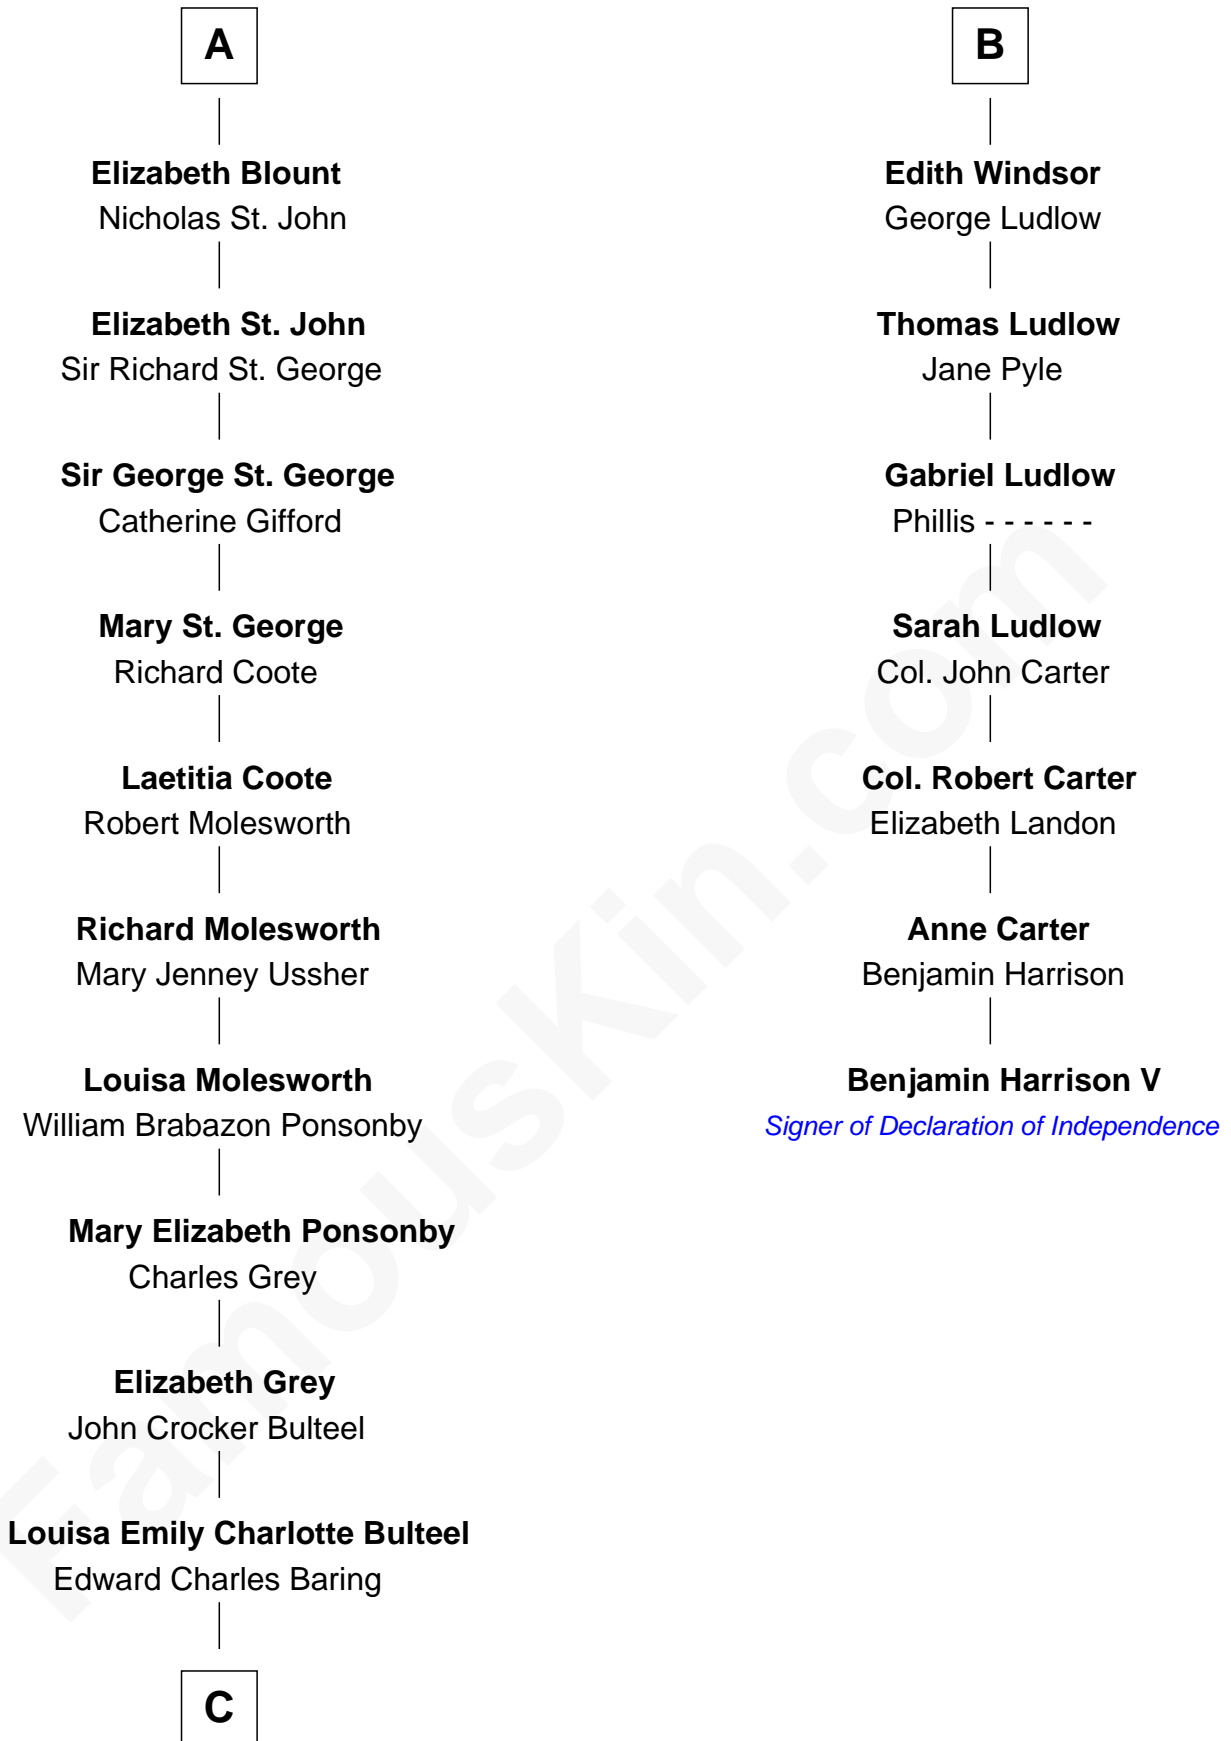

**FamousKin.com**  
**Relationship Chart of**  
**Prince William**  
*Prince of Wales*

**13th cousin 8 times removed of**  
**Benjamin Harrison V**  
*Signer of the Declaration of Independence*

**C**

—  
**Margaret Baring**

Charles Robert Spencer

—  
**Albert Edward John Spencer**

Cynthia Elinor Beatrix Hamilton

—  
**Edward John Spencer**

Frances Ruth Burke Roche

—  
**Princess Diana Frances Spencer**

Charles III, King of the United Kingdom

—  
**Prince William**

*Prince of Wales*