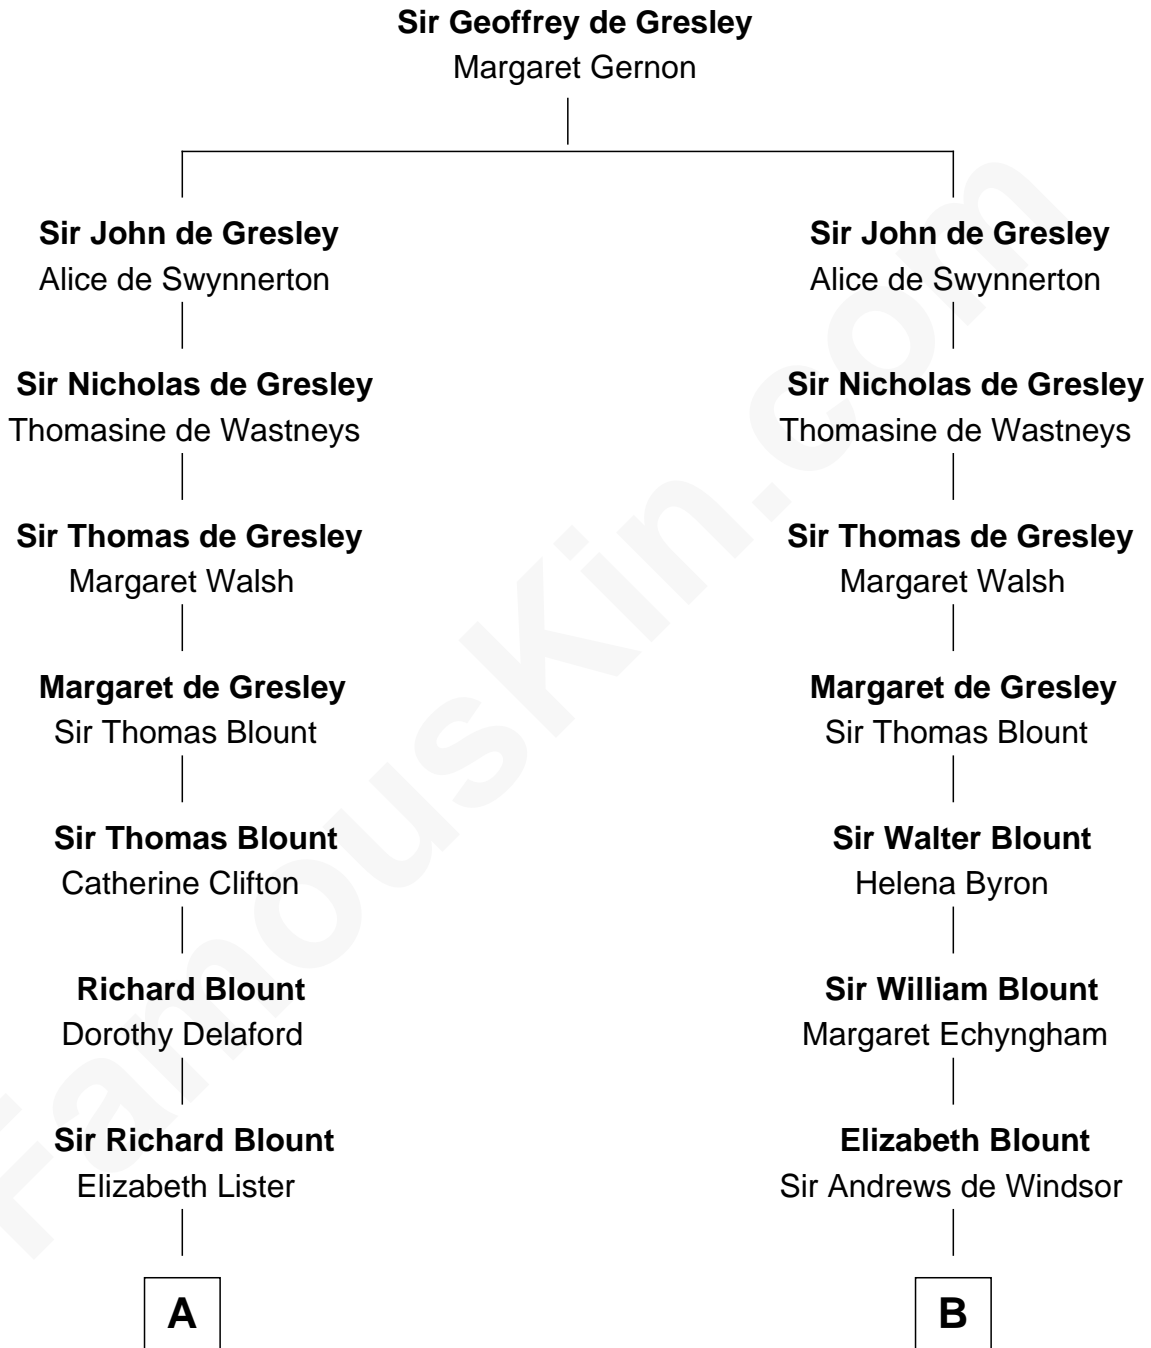

**FamousKin.com**  
**Relationship Chart of**  
**Prince William**  
*Prince of Wales*

**13th cousin 8 times removed of**  
**Benjamin Harrison V**  
*Signer of the Declaration of Independence*

**C**

—  
**Margaret Baring**

Charles Robert Spencer

—  
**Albert Edward John Spencer**

Cynthia Elinor Beatrix Hamilton

—  
**Edward John Spencer**

Frances Ruth Burke Roche

—  
**Princess Diana Frances Spencer**

Charles III, King of the United Kingdom

—  
**Prince William**

*Prince of Wales*