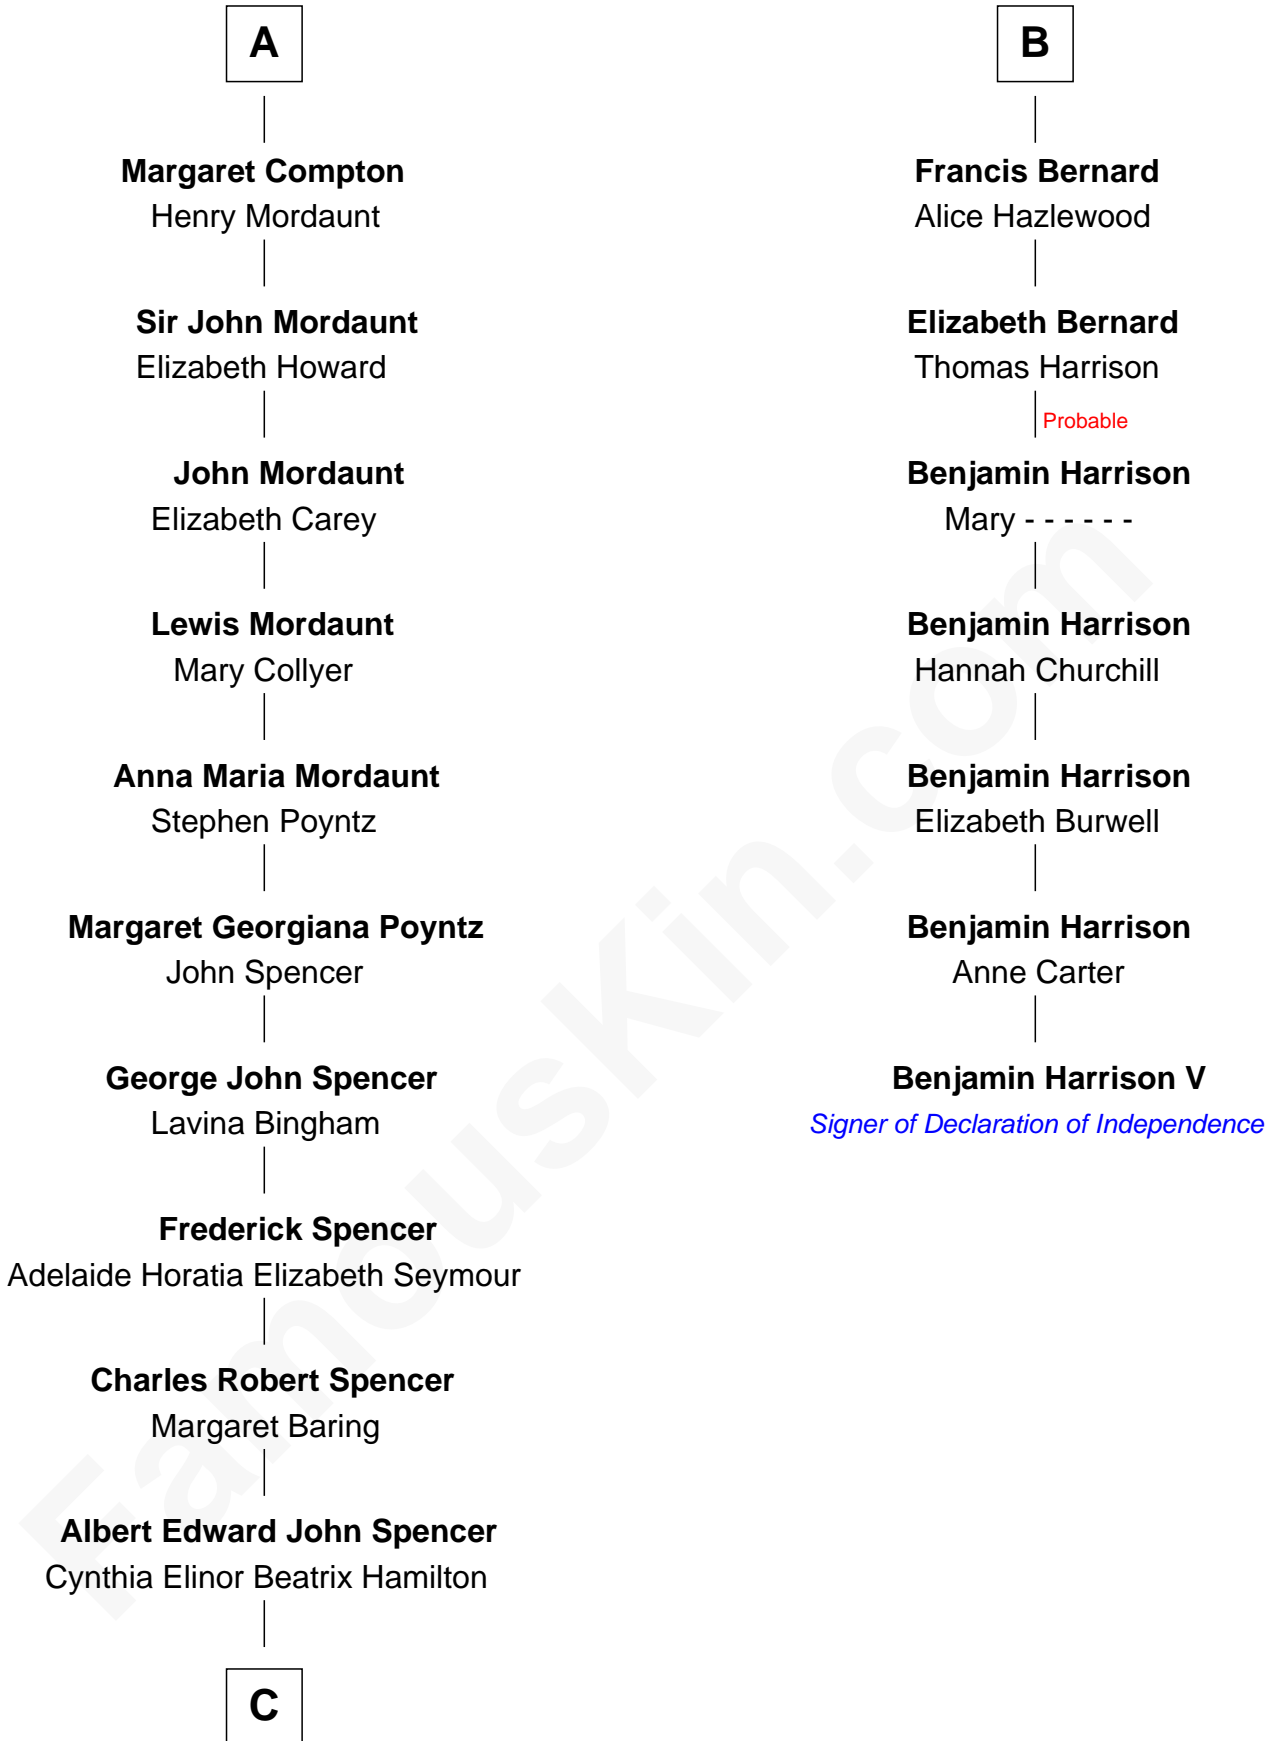

FamousKin.com

Relationship Chart of

Prince William

Prince of Wales

13th cousin 6 times removed of

Benjamin Harrison V
Signer of the Declaration of Independence

C

—
Edward John Spencer
Frances Ruth Burke Roche

—
Princess Diana Frances Spencer
Charles III, King of the United Kingdom

—
Prince William
Prince of Wales

FamousKin.com