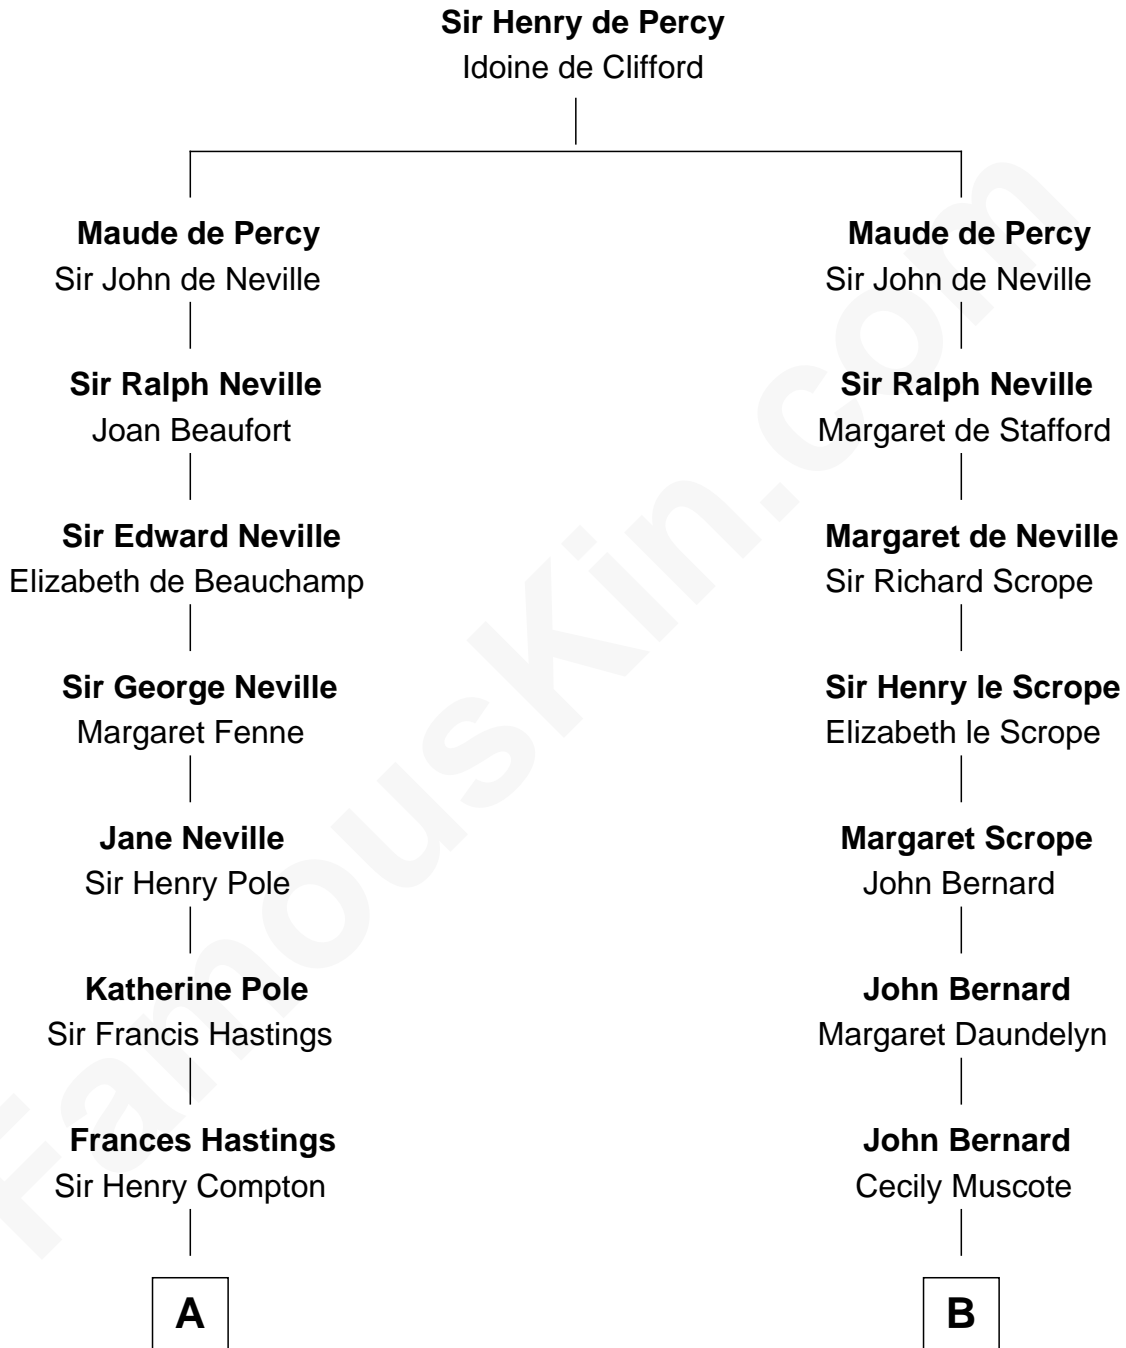

FamousKin.com

Relationship Chart of

Prince William

Prince of Wales

13th cousin 6 times removed of

Benjamin Harrison V
Signer of the Declaration of Independence

C

—
Edward John Spencer
Frances Ruth Burke Roche

—
Princess Diana Frances Spencer
Charles III, King of the United Kingdom

—
Prince William
Prince of Wales

FamousKin.com