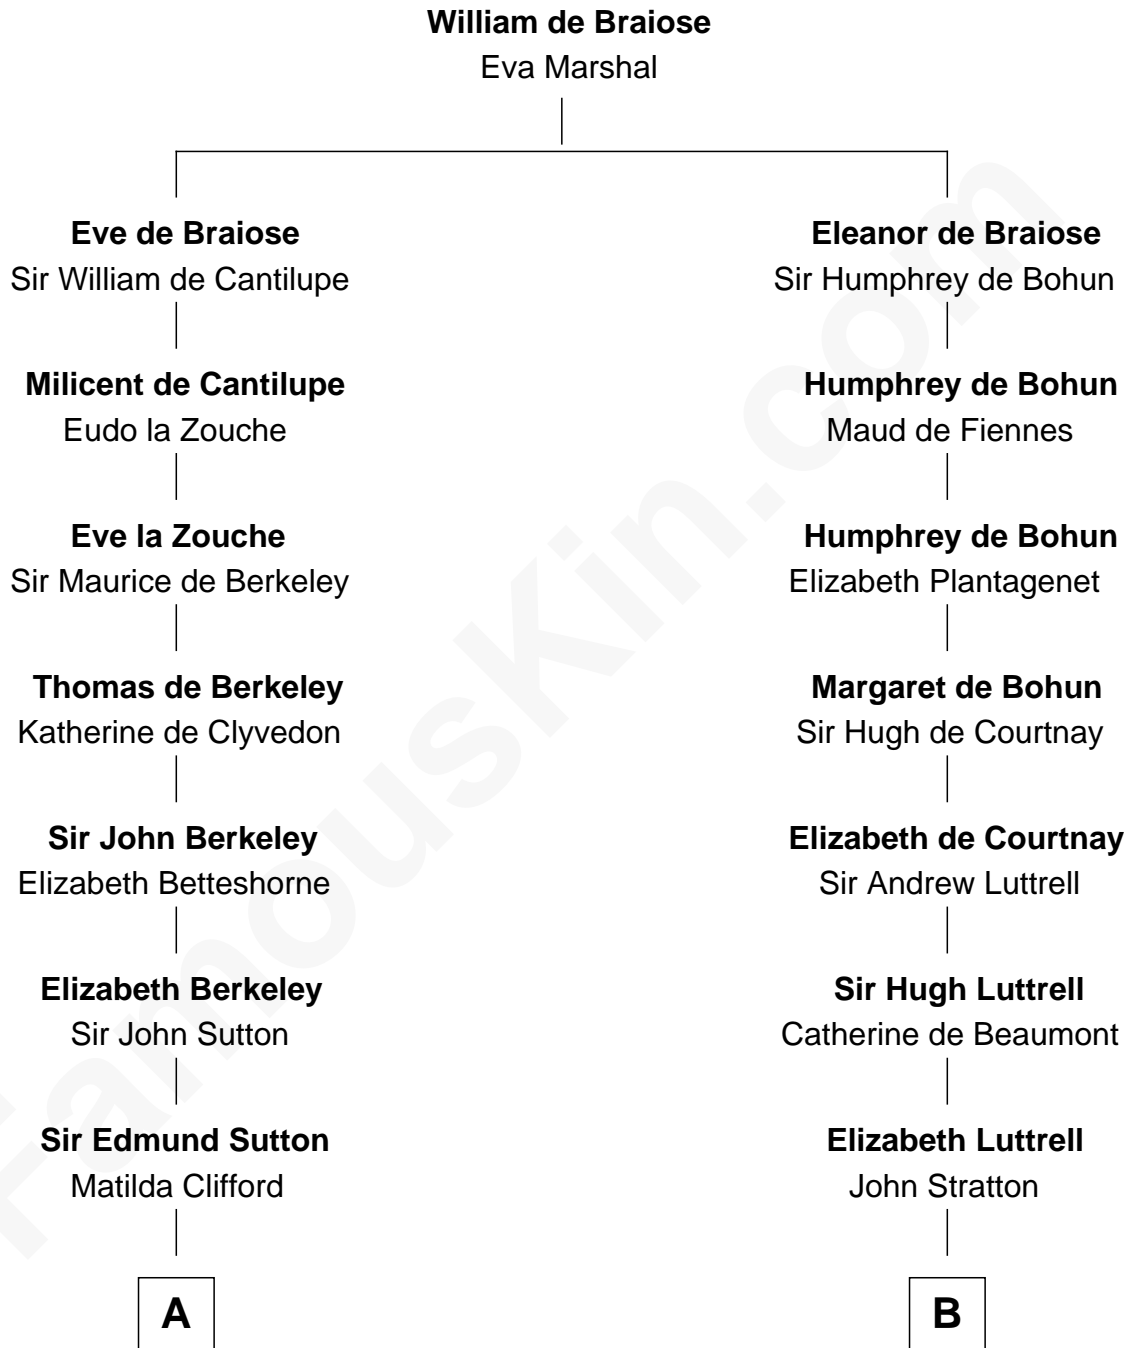

FamousKin.com
Relationship Chart of
Prince William
Prince of Wales

16th cousin 5 times removed of
Benjamin Harrison V
Signer of the Declaration of Independence

C

—
Charles Robert Spencer

Margaret Baring

—
Albert Edward John Spencer

Cynthia Elinor Beatrix Hamilton

—
Edward John Spencer

Frances Ruth Burke Roche

—
Princess Diana Frances Spencer

Charles III, King of the United Kingdom

—
Prince William

Prince of Wales