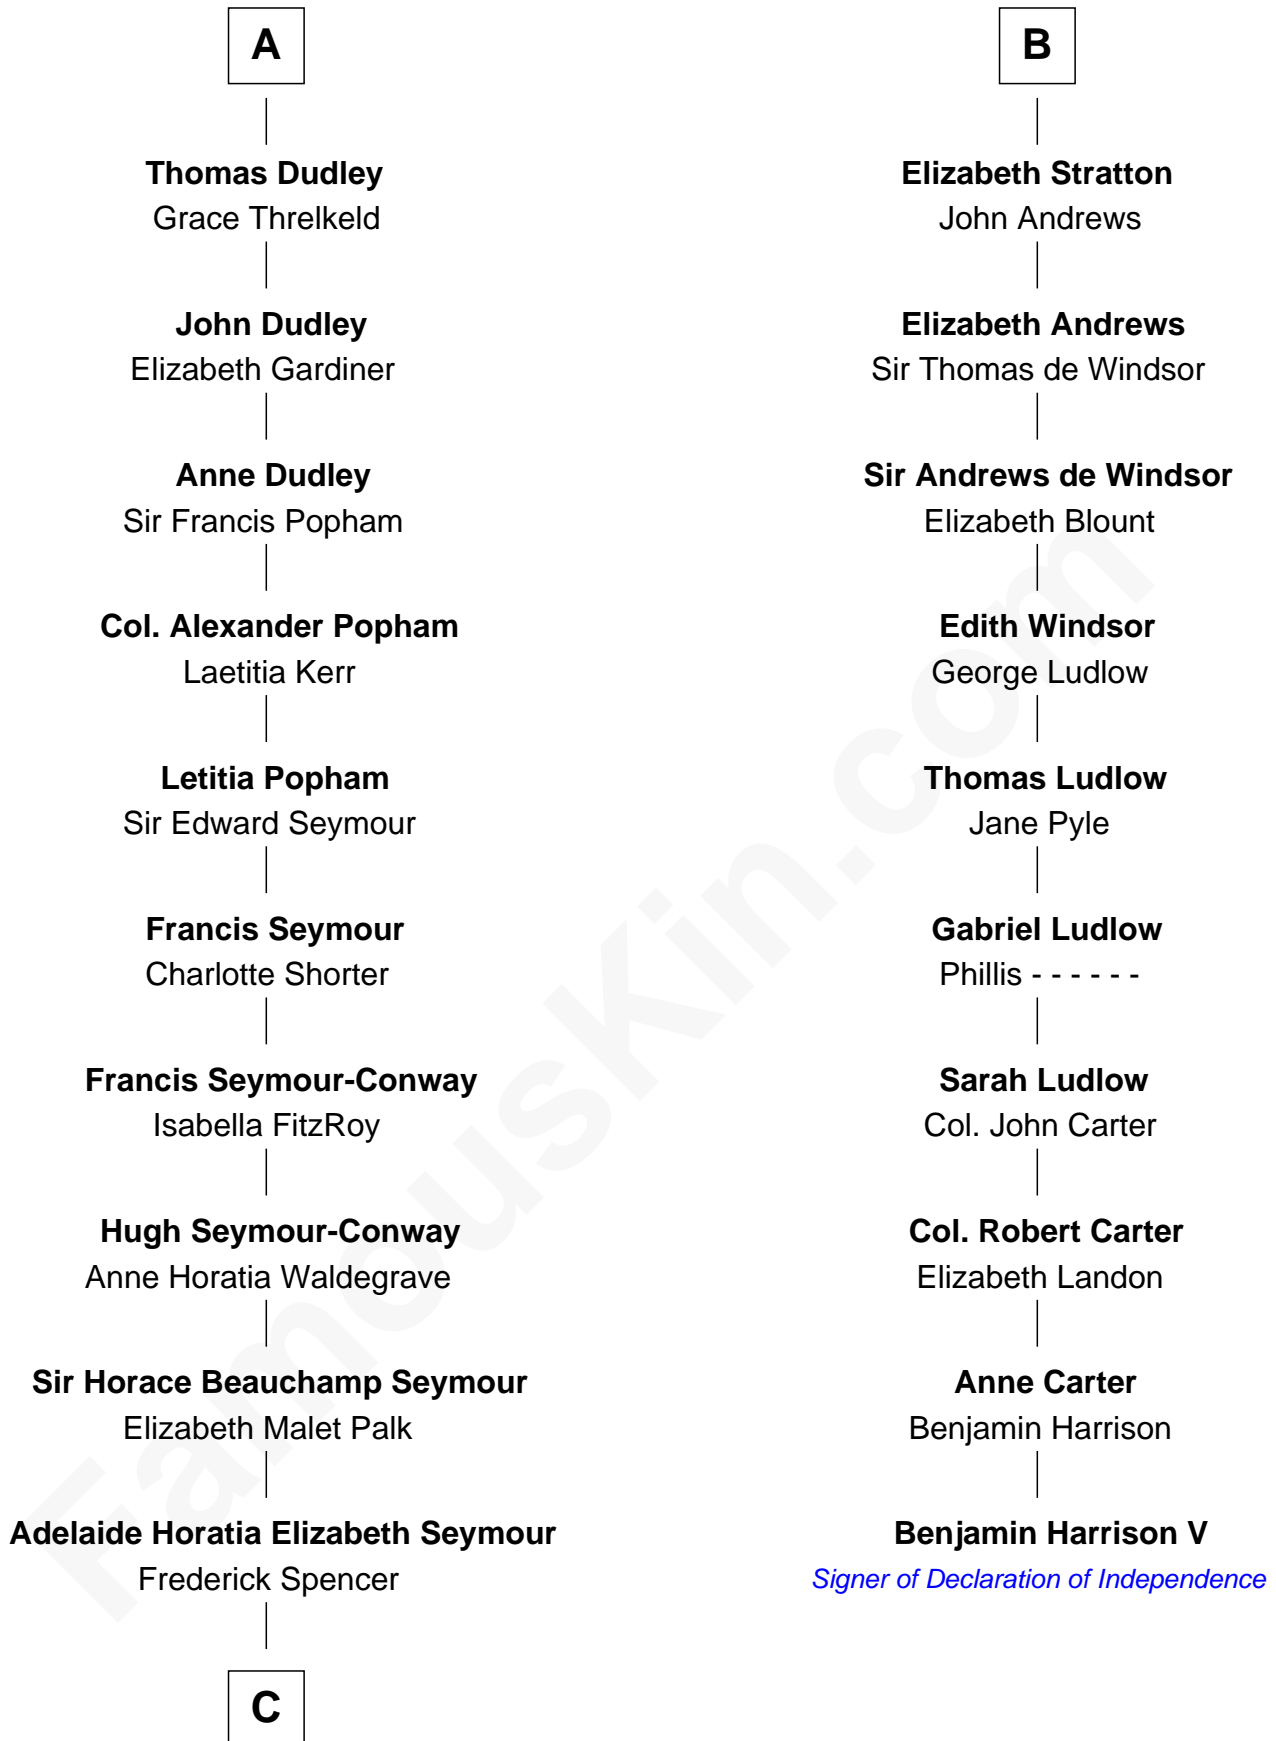

FamousKin.com
Relationship Chart of
Prince William
Prince of Wales

16th cousin 5 times removed of
Benjamin Harrison V
Signer of the Declaration of Independence

C

—
Charles Robert Spencer

Margaret Baring

—
Albert Edward John Spencer

Cynthia Elinor Beatrix Hamilton

—
Edward John Spencer

Frances Ruth Burke Roche

—
Princess Diana Frances Spencer

Charles III, King of the United Kingdom

—
Prince William

Prince of Wales