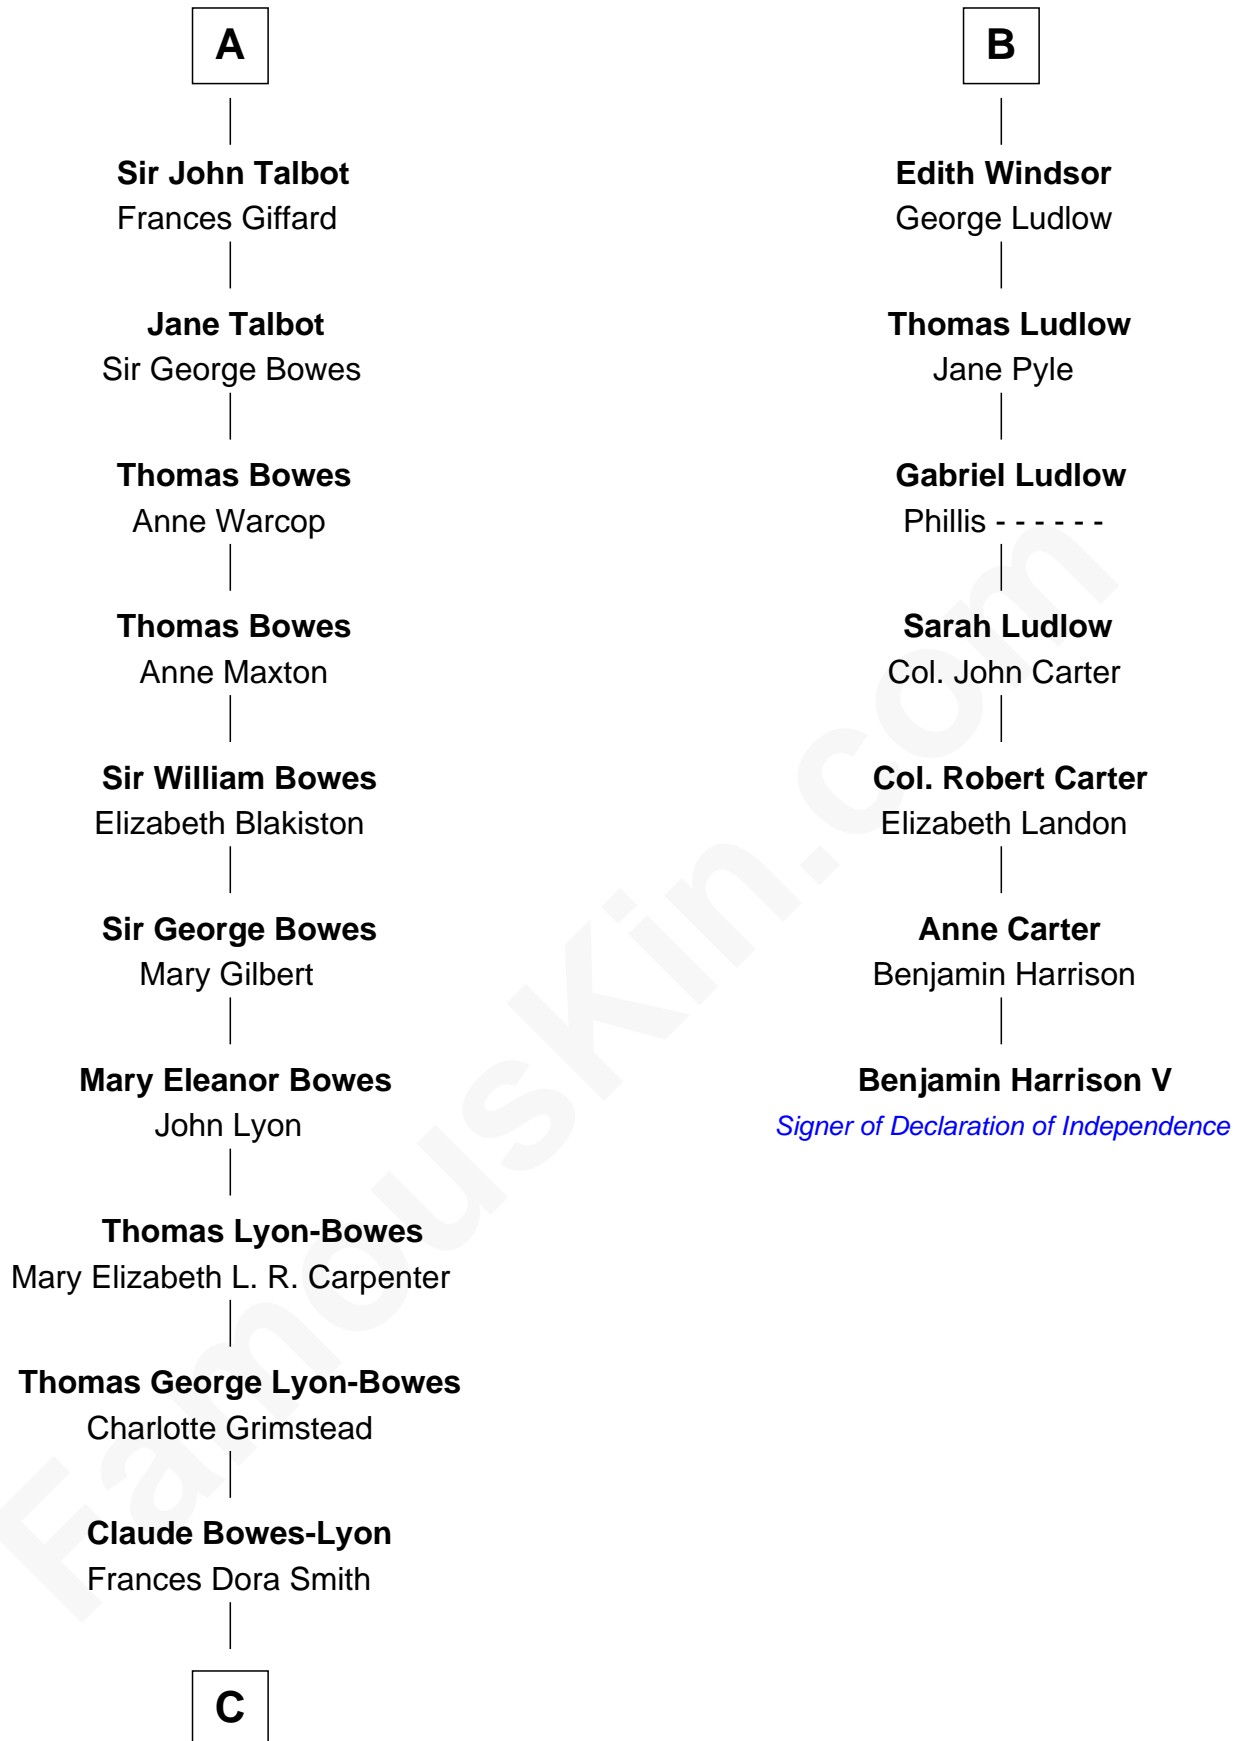

FamousKin.com

Relationship Chart of

Prince William

Prince of Wales

13th cousin 8 times removed of

Benjamin Harrison V
Signer of the Declaration of Independence

C

Claude George Bowes-Lyon
Cecilia Nina Cavendish-Bentinck

Elizabeth Bowes-Lyon
George VI, King of the United Kingdom

Elizabeth II, Queen of the United Kingdom
Prince Philip of Edinburgh

Charles III, King of the United Kingdom
Princess Diana Frances Spencer

Prince William
Prince of Wales