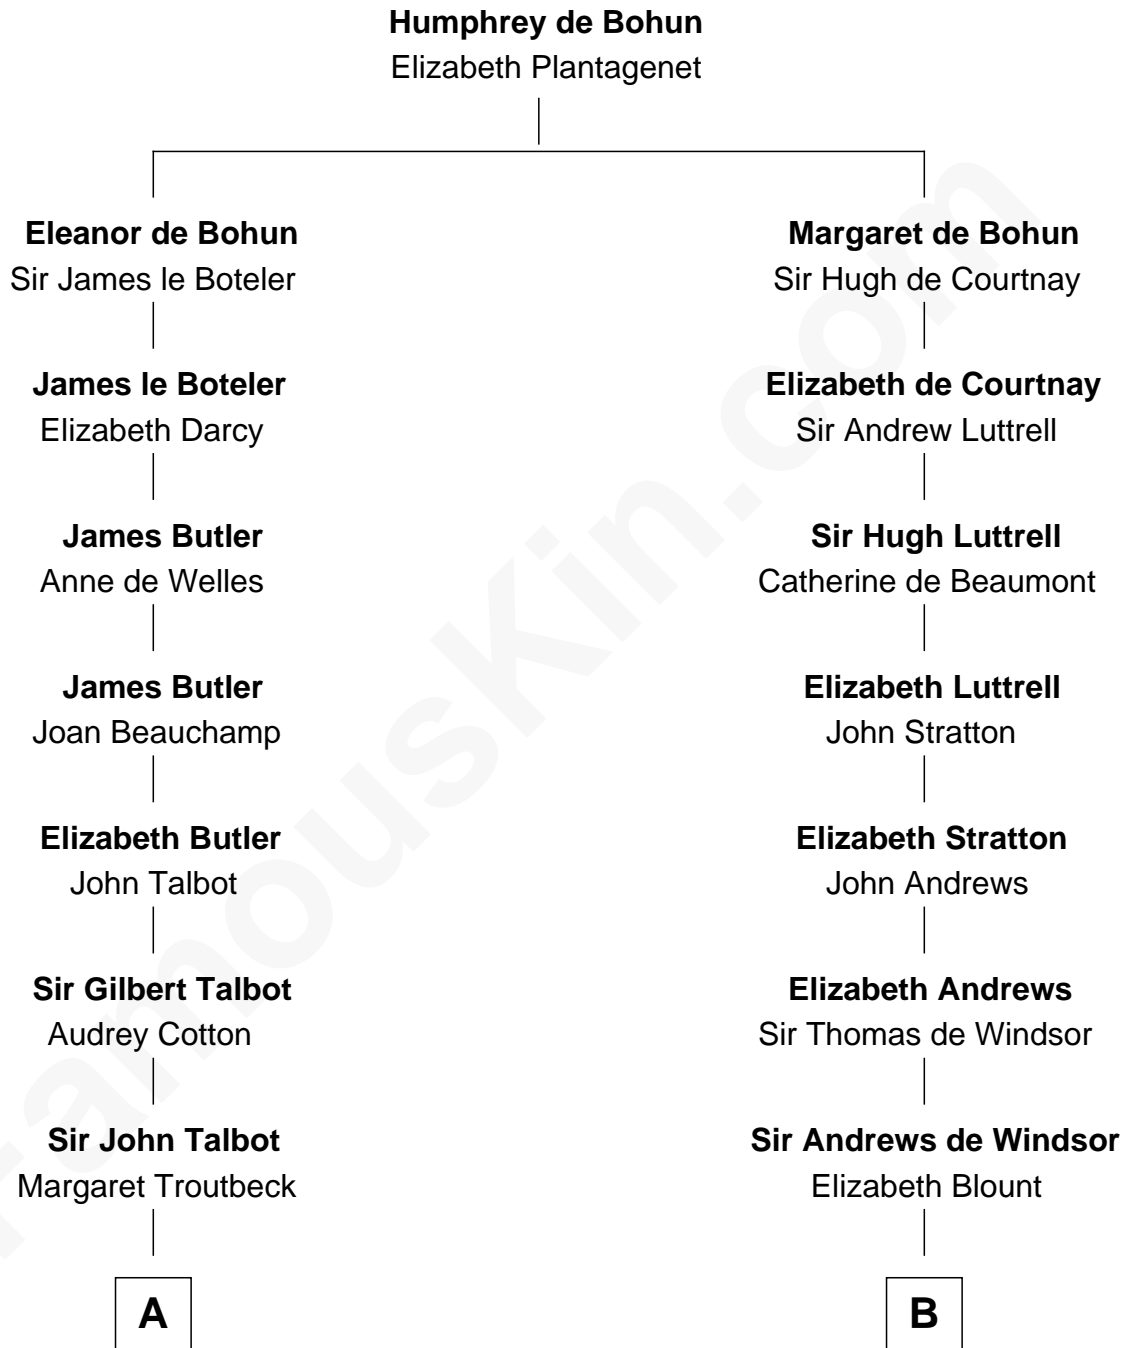

FamousKin.com

Relationship Chart of

Prince William

Prince of Wales

13th cousin 8 times removed of

Benjamin Harrison V
Signer of the Declaration of Independence

C

Claude George Bowes-Lyon
Cecilia Nina Cavendish-Bentinck

Elizabeth Bowes-Lyon
George VI, King of the United Kingdom

Elizabeth II, Queen of the United Kingdom
Prince Philip of Edinburgh

Charles III, King of the United Kingdom
Princess Diana Frances Spencer

Prince William
Prince of Wales