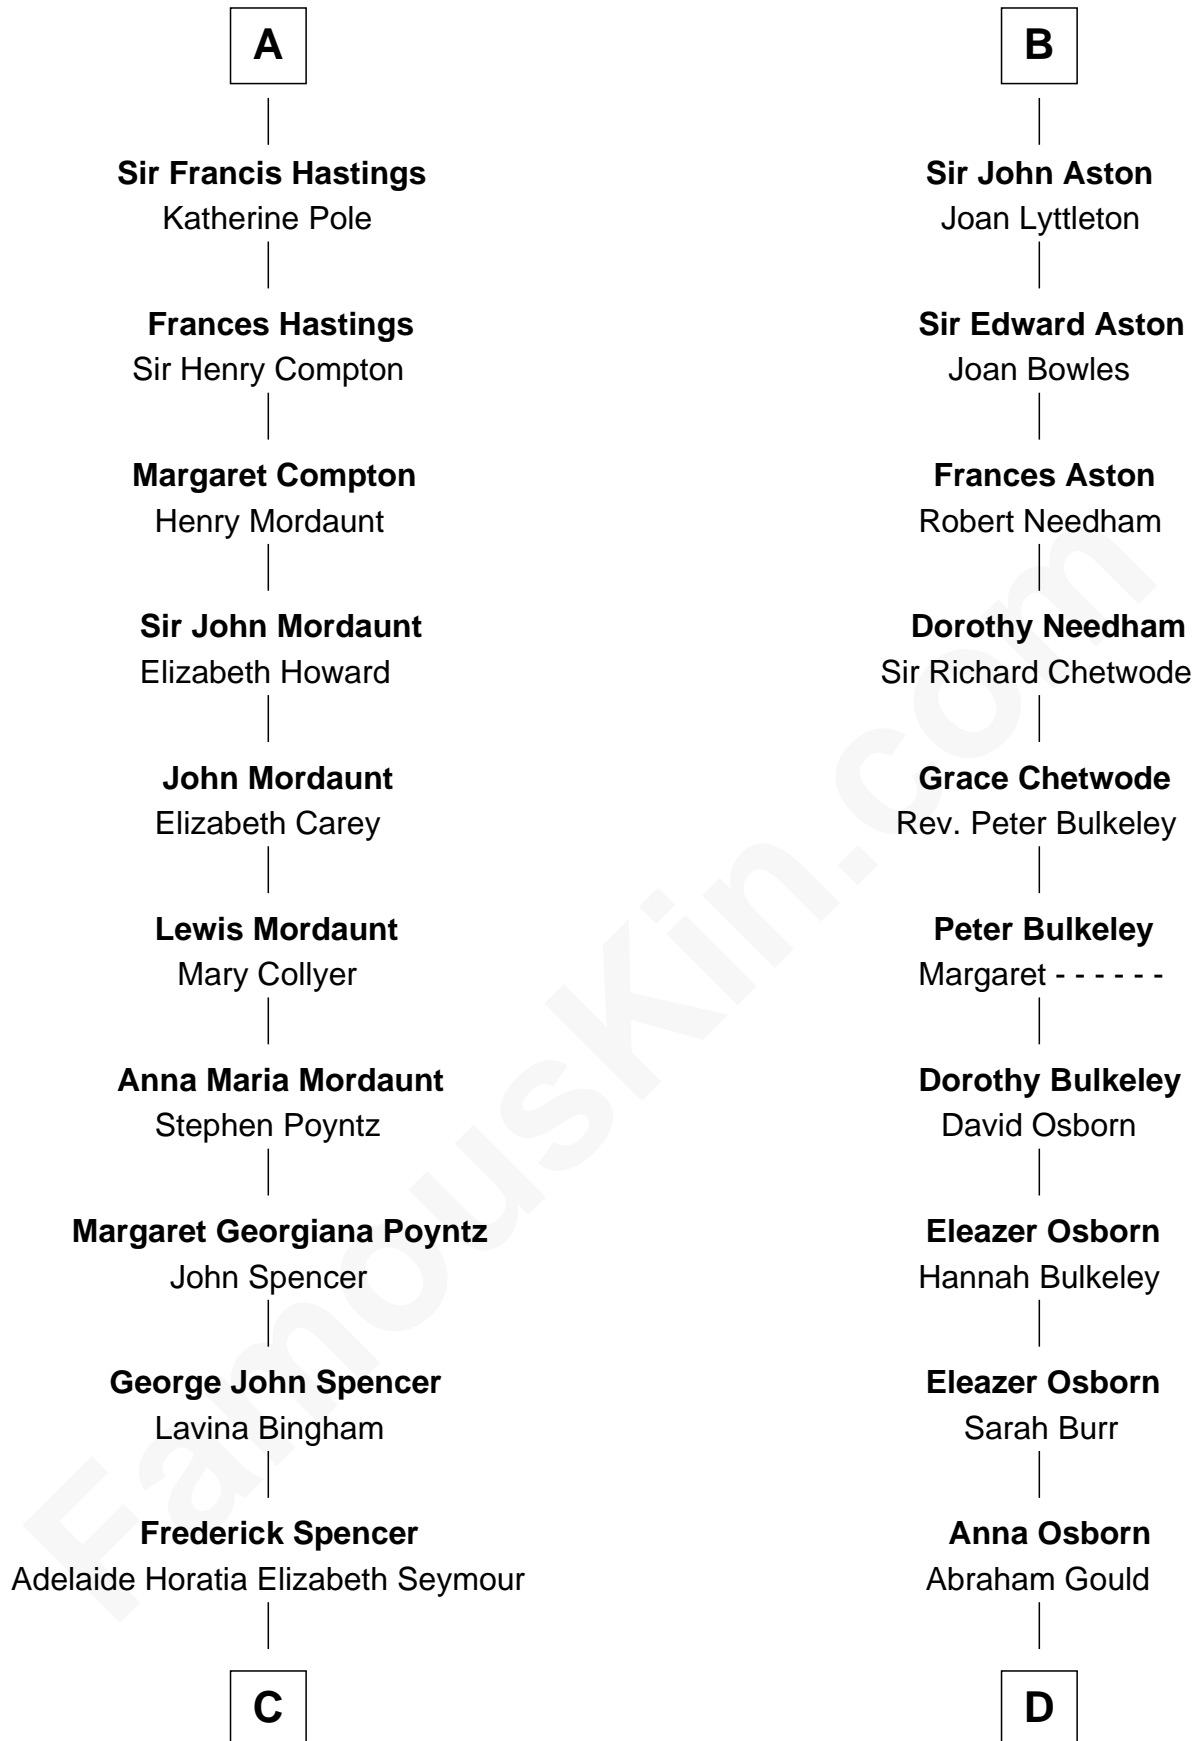

FamousKin.com Relationship Chart of

Prince William

Prince of Wales

18th cousin 3 times removed of

Jay Gould

American Railroad "Robber Baron"

John de Botetourte

Maud FitzThomas

Joan de Somery

John de Botetourte

Joyce la Zouche de Mortimer

Joyce de Botetourte

Sir Baldwin Freville

Sir Baldwin Freville

Maude le Scrope

Joyce Freville

Sir Roger Aston

Sir Robert Aston

Isabel Brereton

John Aston

Elizabeth Delves

B

C

Charles Robert Spencer

Margaret Baring

Albert Edward John Spencer

Cynthia Elinor Beatrix Hamilton

Edward John Spencer

Frances Ruth Burke Roche

Princess Diana Frances Spencer

Charles III, King of the United Kingdom

Prince William