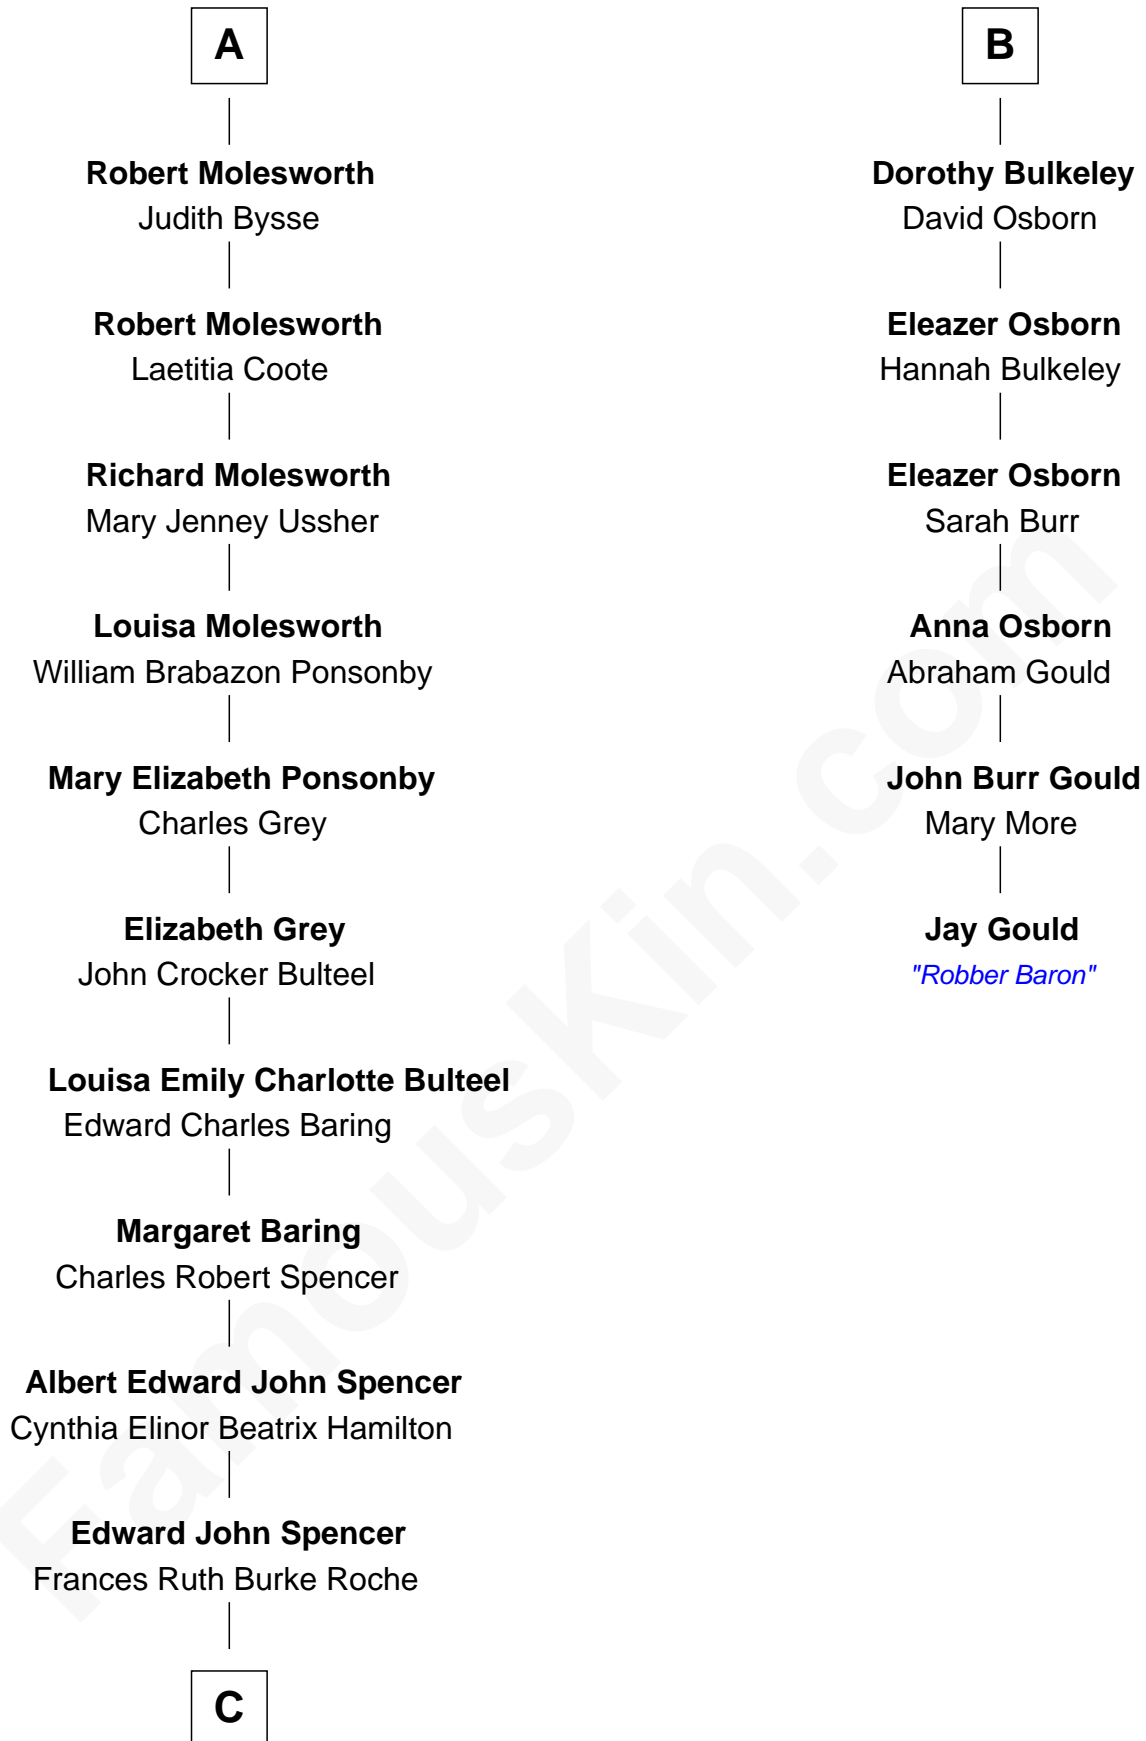

# FamousKin.com Relationship Chart of

**Prince William**

*Prince of Wales*

12th cousin 6 times removed of

**Jay Gould**

*American Railroad "Robber Baron"*

**Sir Robert Corbet**

Margaret - - - - -

**Margaret Corbet**

Sir Francis Palmes

**Sir Francis Palmes**

Mary Hadnall

**Mary Palmes**

William Molesworth

**A**

**Mary Corbet**

Olive Irby

**Rev. Peter Bulkeley**

Grace Chetwode

**Peter Bulkeley**

Margaret - - - - -

**B**

**C**

**Princess Diana Frances Spencer**  
Charles III, King of the United Kingdom

**Prince William**  
*Prince of Wales*

FamousKin.com