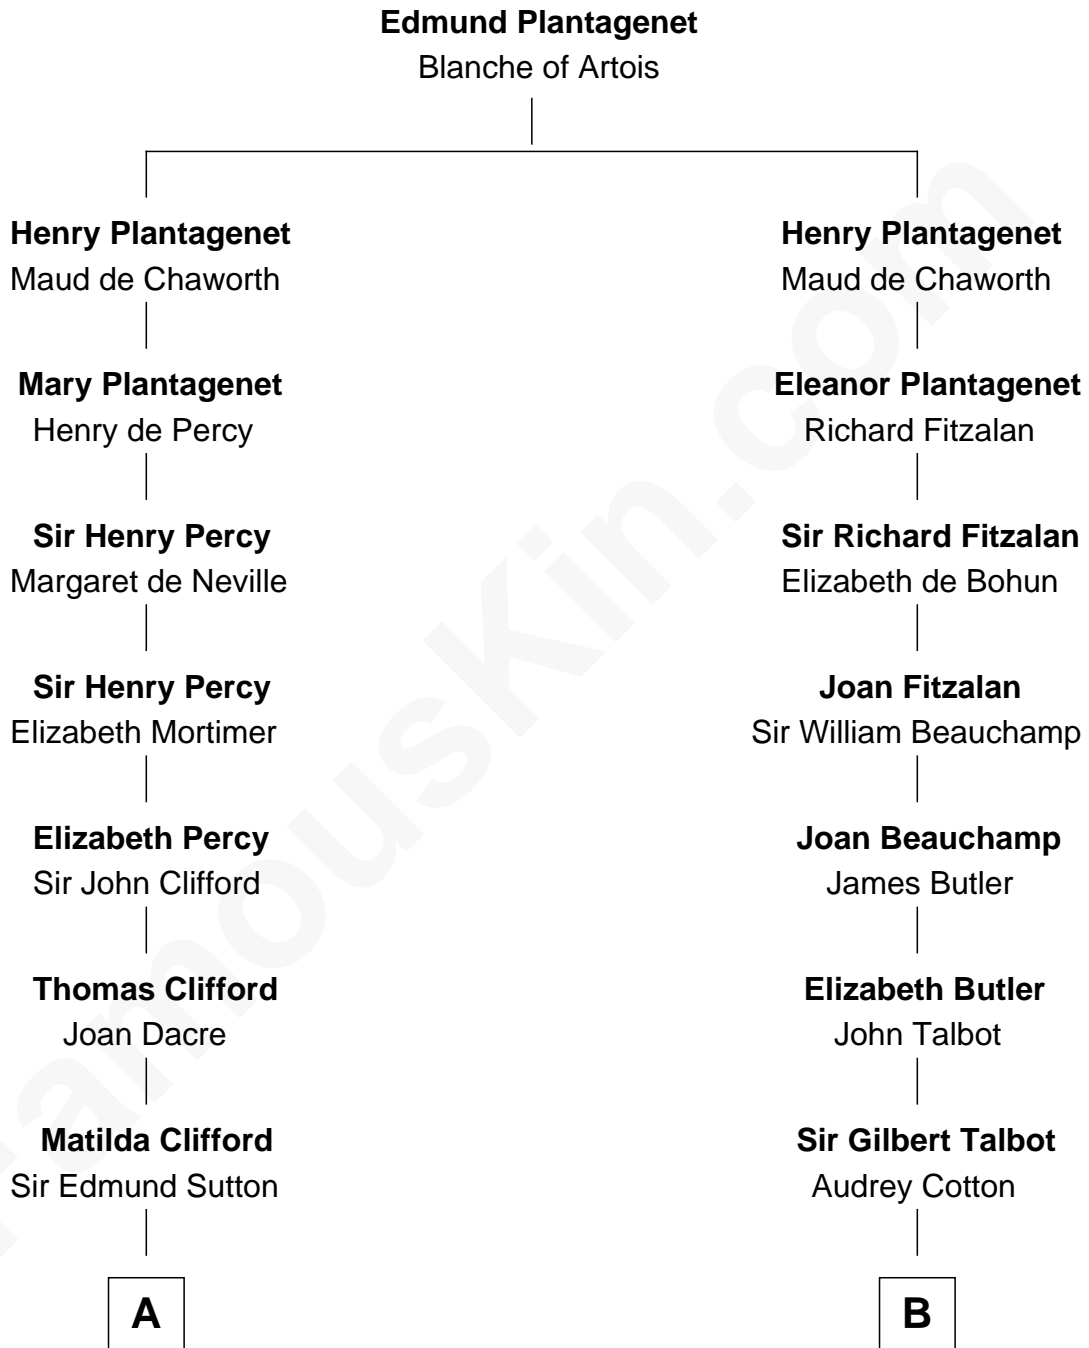

## Relationship Chart of

### Prince William

*Prince of Wales*

18th cousin 3 times removed of

### Jay Gould

*American Railroad "Robber Baron"*

**C**

**Charles Robert Spencer**

Margaret Baring

**Albert Edward John Spencer**

Cynthia Elinor Beatrix Hamilton

**Edward John Spencer**

Frances Ruth Burke Roche

**Princess Diana Frances Spencer**

Charles III, King of the United Kingdom

**Prince William**

*Prince of Wales*

**D**

**John Burr Gould**

Mary More