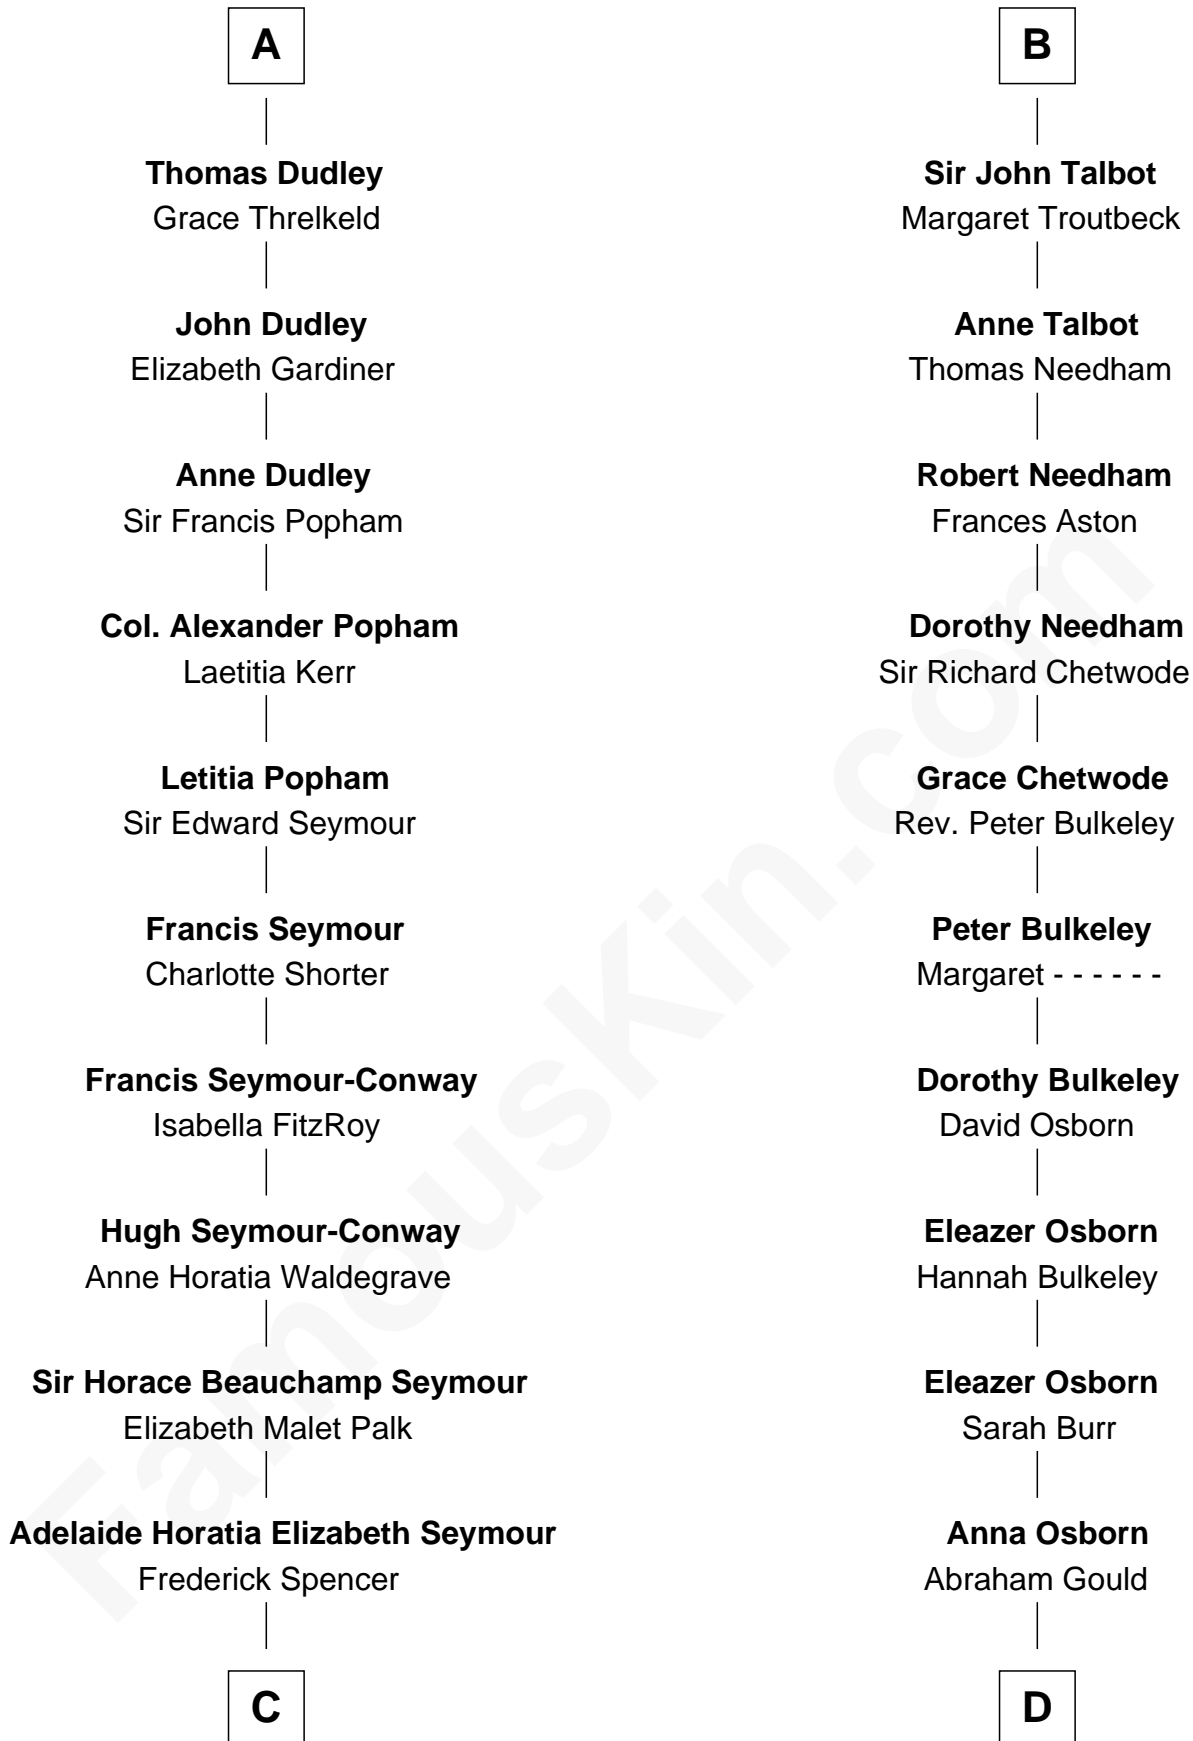

## Relationship Chart of

### Prince William

*Prince of Wales*

18th cousin 3 times removed of

### Jay Gould

*American Railroad "Robber Baron"*

**C**

**Charles Robert Spencer**

Margaret Baring

**Albert Edward John Spencer**

Cynthia Elinor Beatrix Hamilton

**Edward John Spencer**

Frances Ruth Burke Roche

**Princess Diana Frances Spencer**

Charles III, King of the United Kingdom

**Prince William**

*Prince of Wales*

**D**

**John Burr Gould**

Mary More