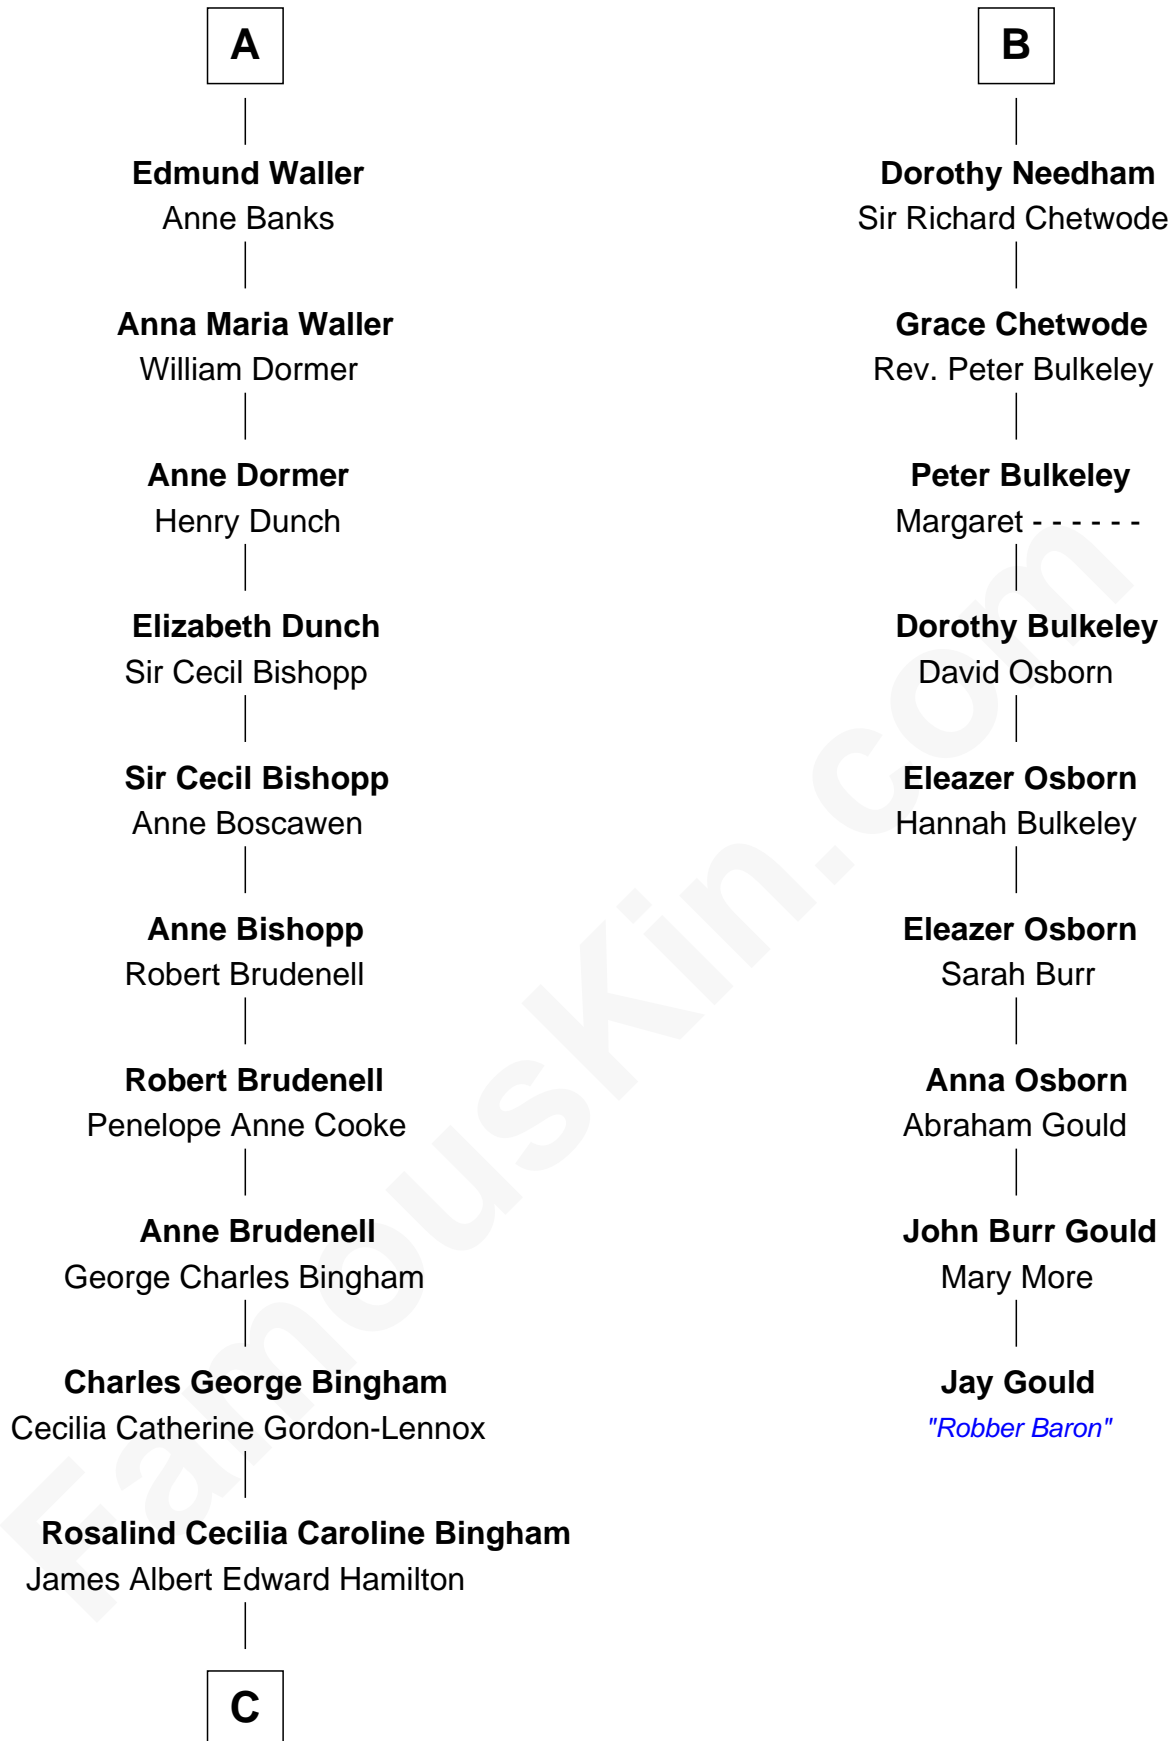

# FamousKin.com Relationship Chart of

**Prince William**

*Prince of Wales*

15th cousin 5 times removed of

**Jay Gould**

*American Railroad "Robber Baron"*

**Sir Baldwin Freville**

Joyce de Botetourte

Maude le Scrope

**Joyce Freville**

Sir Roger Aston

**Sir Robert Aston**

Isabel Brereton

**John Aston**

Elizabeth Delves

**Sir John Aston**

Joan Lyttleton

**Sir Edward Aston**

Joan Bowles

**Frances Aston**

Robert Needham

**B**

**C**

**Cynthia Elinor Beatrix Hamilton**

Albert Edward John Spencer

**Edward John Spencer**

Frances Ruth Burke Roche

**Princess Diana Frances Spencer**

Charles III, King of the United Kingdom

**Prince William**

*Prince of Wales*

FamousKin.com