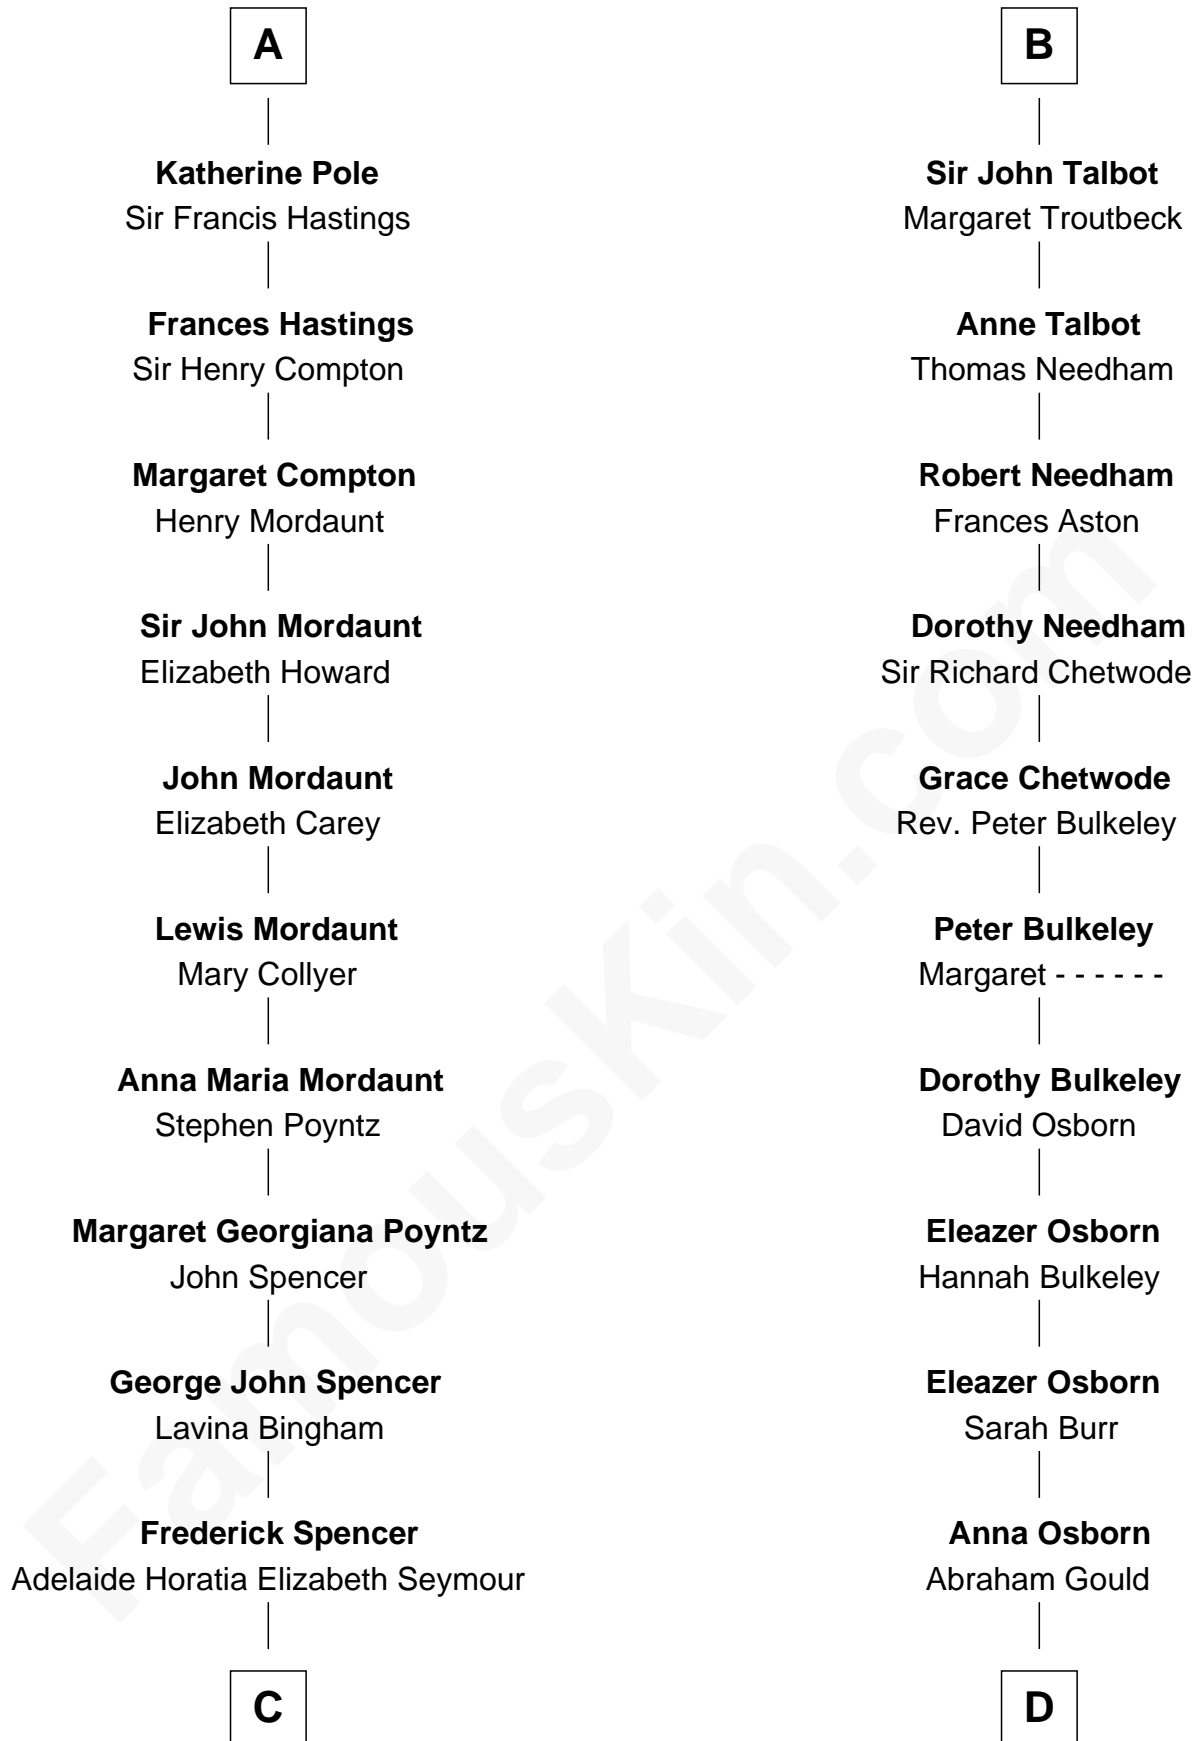

FamousKin.com

Relationship Chart of

Prince William

Prince of Wales

18th cousin 3 times removed of

Jay Gould

American Railroad "Robber Baron"

C

Charles Robert Spencer

Margaret Baring

Albert Edward John Spencer

Cynthia Elinor Beatrix Hamilton

Edward John Spencer

Frances Ruth Burke Roche

Princess Diana Frances Spencer

Charles III, King of the United Kingdom

Prince William

Prince of Wales

D

John Burr Gould

Mary More

Jay Gould

"Robber Baron"

FamousKin.com