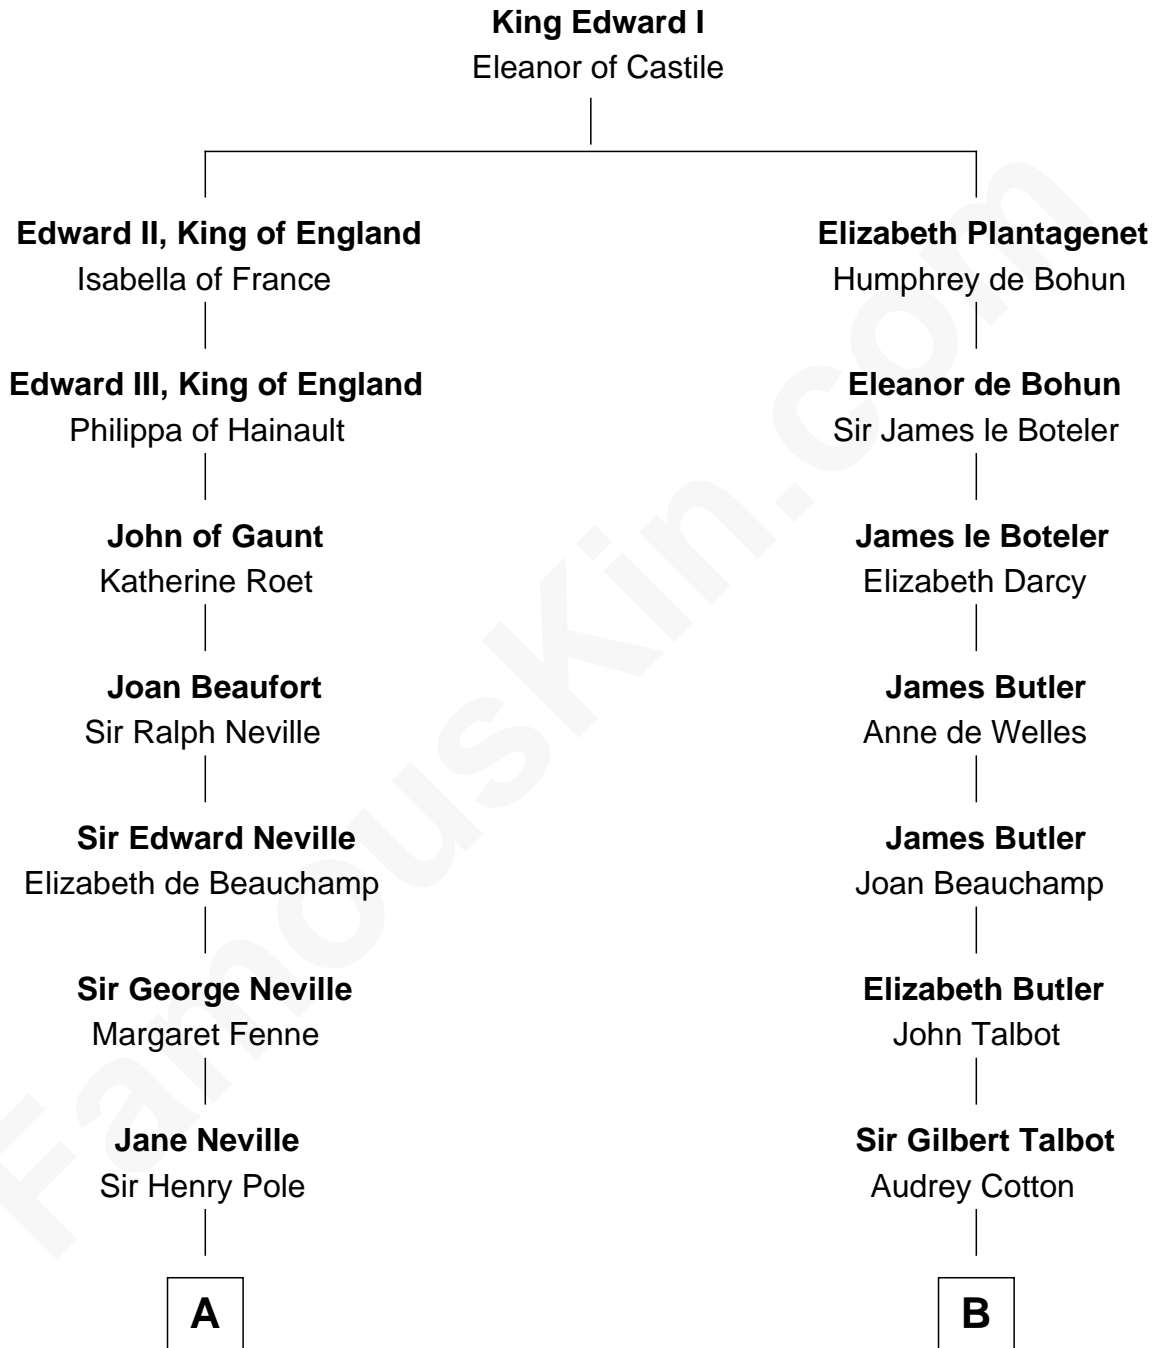

FamousKin.com

Relationship Chart of

Prince William

Prince of Wales

18th cousin 3 times removed of

Jay Gould

American Railroad "Robber Baron"

C

Charles Robert Spencer

Margaret Baring

Albert Edward John Spencer

Cynthia Elinor Beatrix Hamilton

Edward John Spencer

Frances Ruth Burke Roche

Princess Diana Frances Spencer

Charles III, King of the United Kingdom

Prince William

Prince of Wales

D

John Burr Gould

Mary More

Jay Gould

"Robber Baron"

FamousKin.com