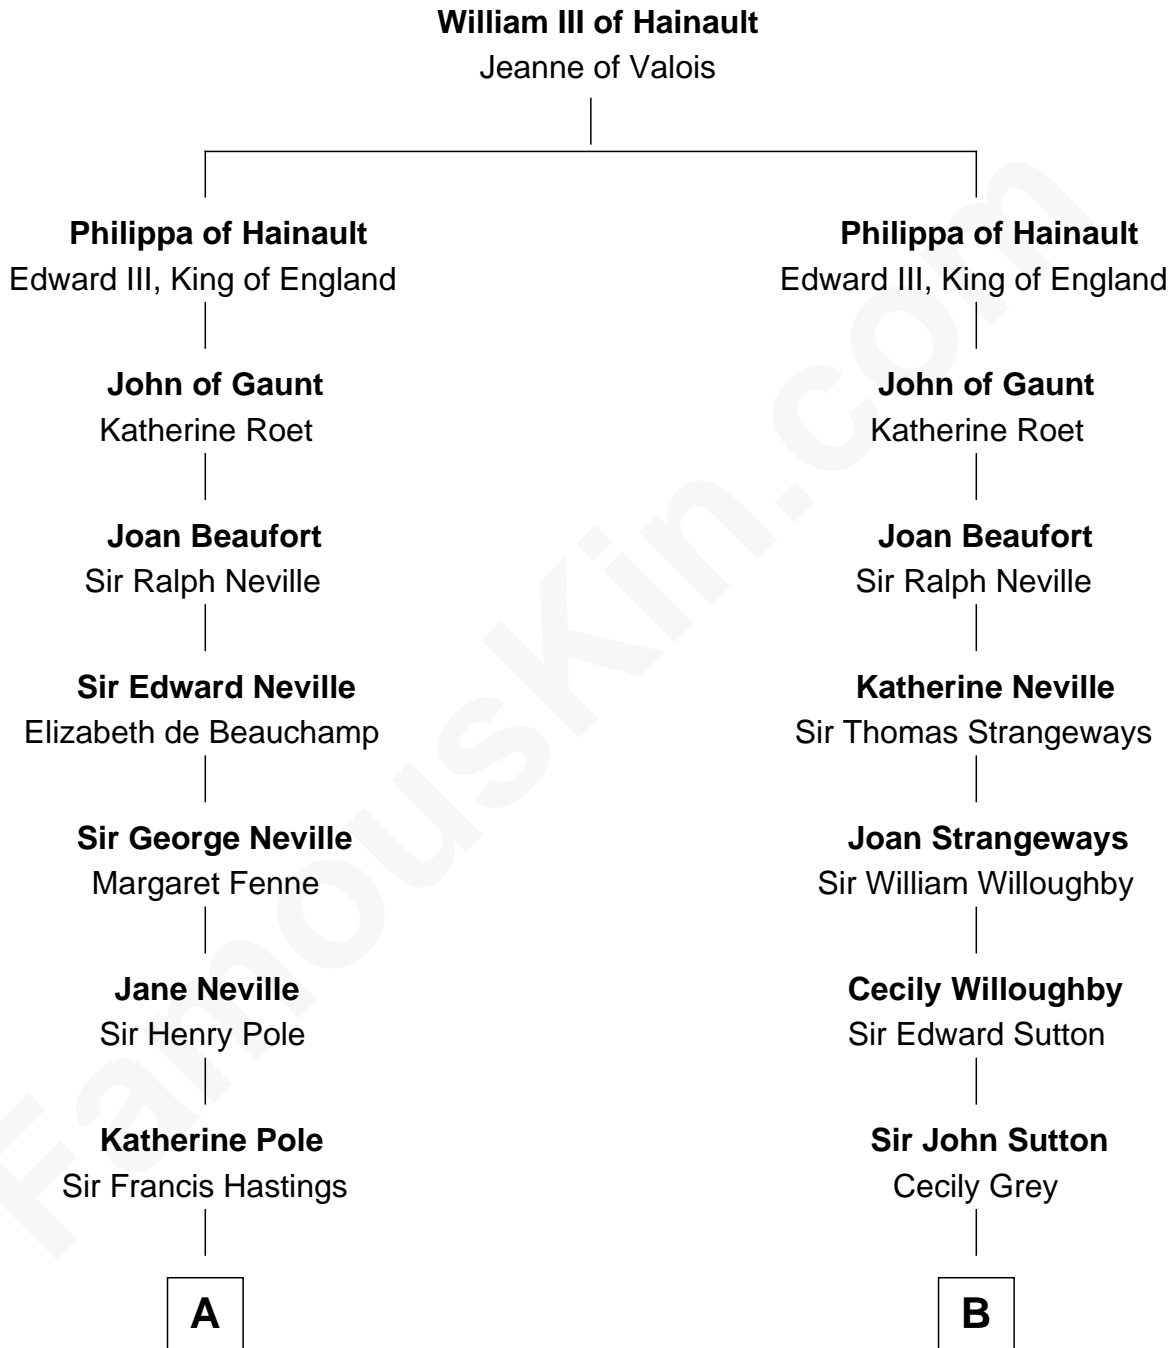

FamousKin.com
Relationship Chart of
Prince William
Prince of Wales

17th cousin 3 times removed of

William Marsh Rice
Founder of Rice University

C

—
Albert Edward John Spencer

Cynthia Elinor Beatrix Hamilton

—
Edward John Spencer

Frances Ruth Burke Roche

—
Princess Diana Frances Spencer

Charles III, King of the United Kingdom

—
Prince William

Prince of Wales