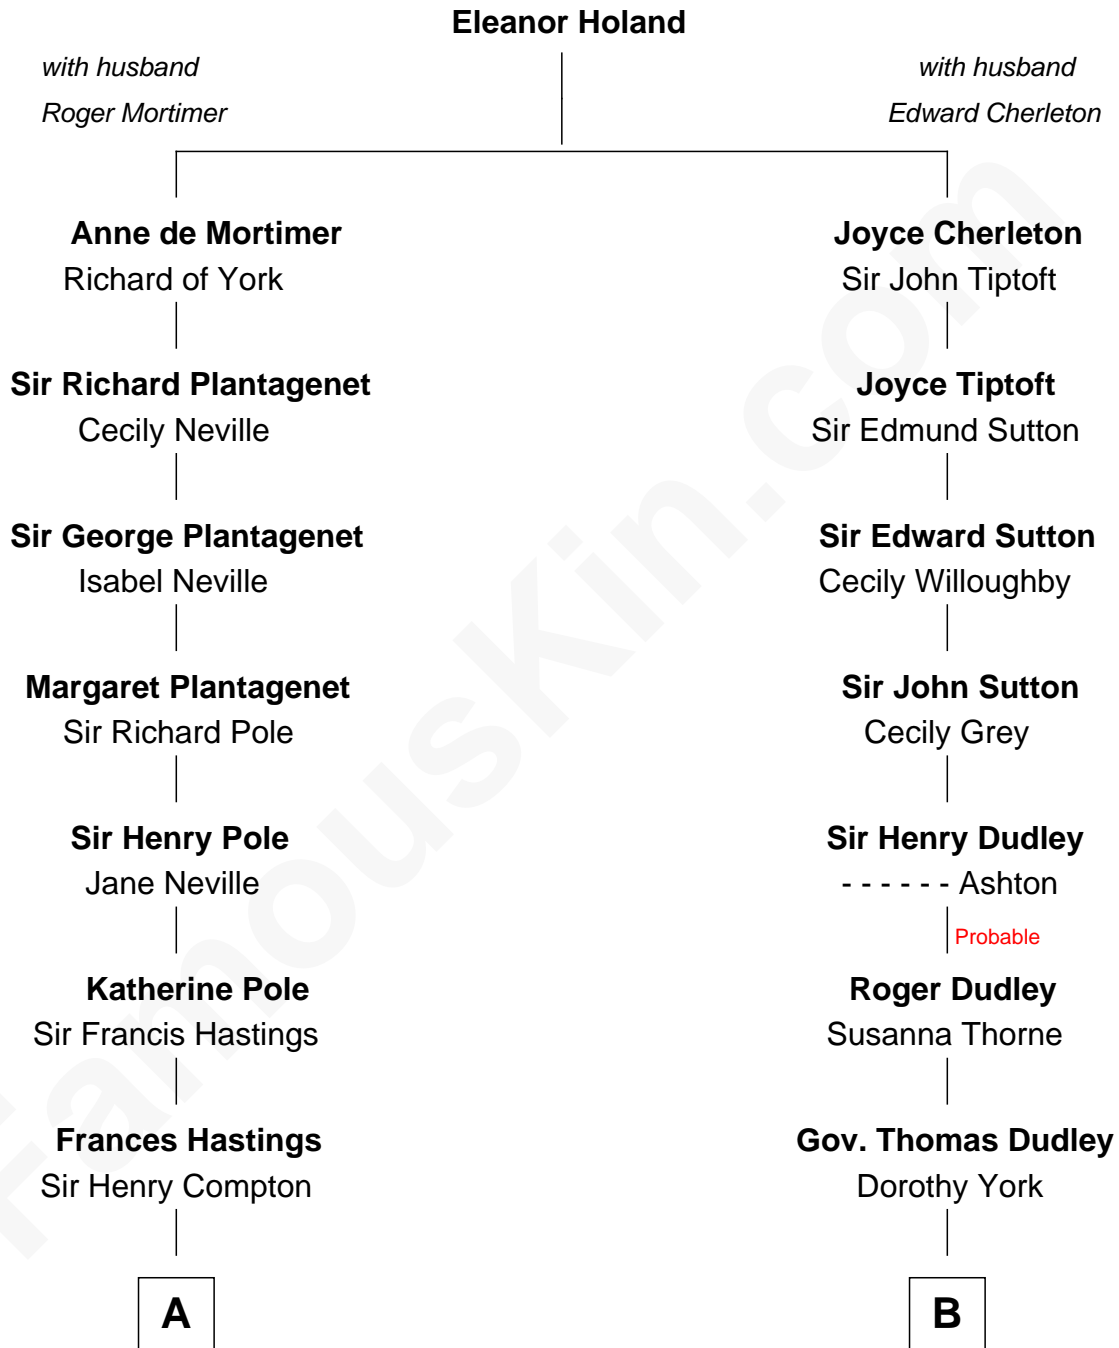

FamousKin.com

Relationship Chart of

Prince William

Prince of Wales

14th cousin 5 times removed of

William Marsh Rice
Founder of Rice University

C

Edward John Spencer
Frances Ruth Burke Roche

Princess Diana Frances Spencer
Charles III, King of the United Kingdom

Prince William
Prince of Wales

FamousKin.com