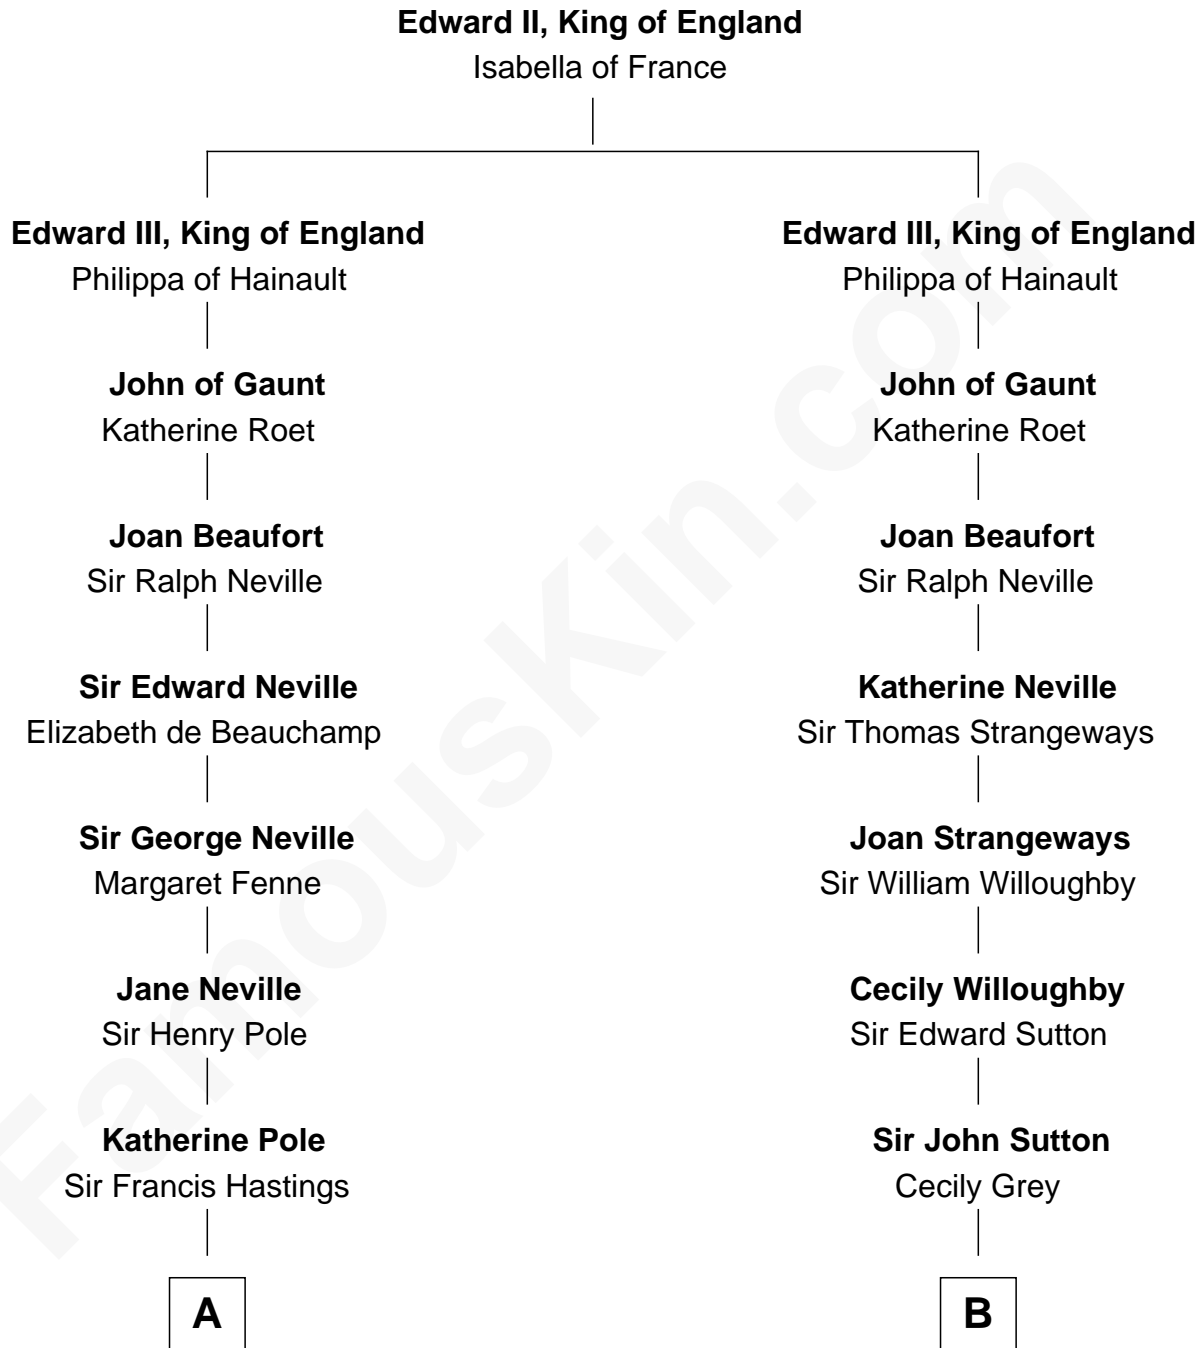

**FamousKin.com**  
**Relationship Chart of**  
**Prince William**  
*Prince of Wales*

17th cousin 3 times removed of  
**William Marsh Rice**  
*Founder of Rice University*

**C**

—  
**Albert Edward John Spencer**

Cynthia Elinor Beatrix Hamilton

—  
**Edward John Spencer**

Frances Ruth Burke Roche

—  
**Princess Diana Frances Spencer**

Charles III, King of the United Kingdom

—  
**Prince William**

*Prince of Wales*