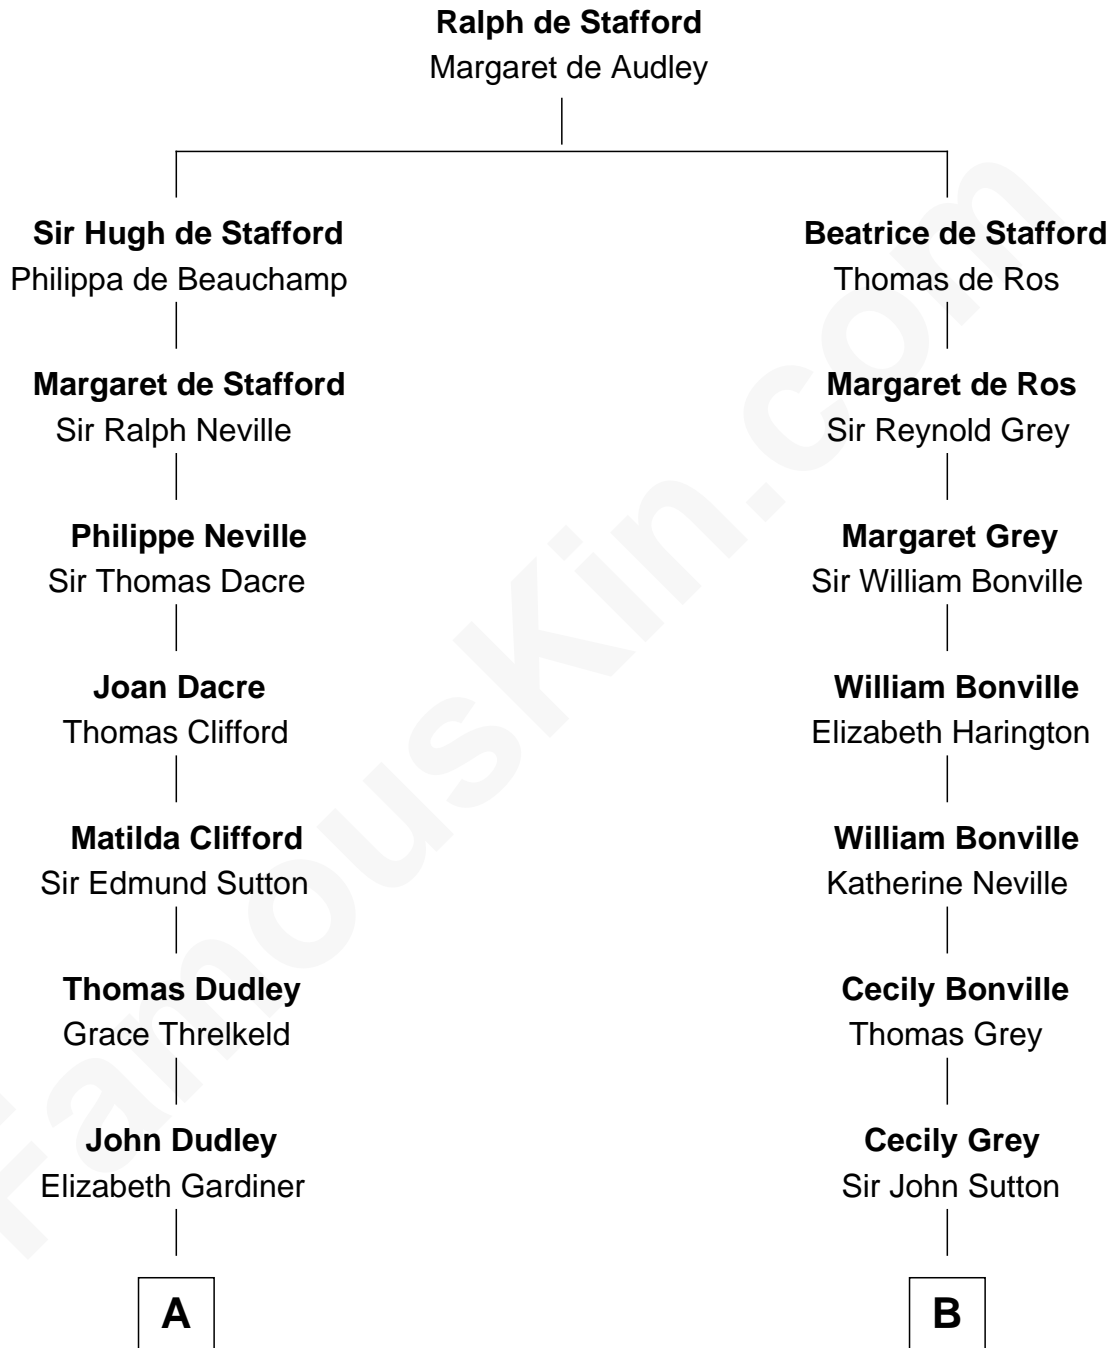

FamousKin.com
Relationship Chart of
Prince William
Prince of Wales

17th cousin 2 times removed of

William Marsh Rice
Founder of Rice University

C

Edward John Spencer
Frances Ruth Burke Roche

Princess Diana Frances Spencer
Charles III, King of the United Kingdom

Prince William
Prince of Wales

FamousKin.com