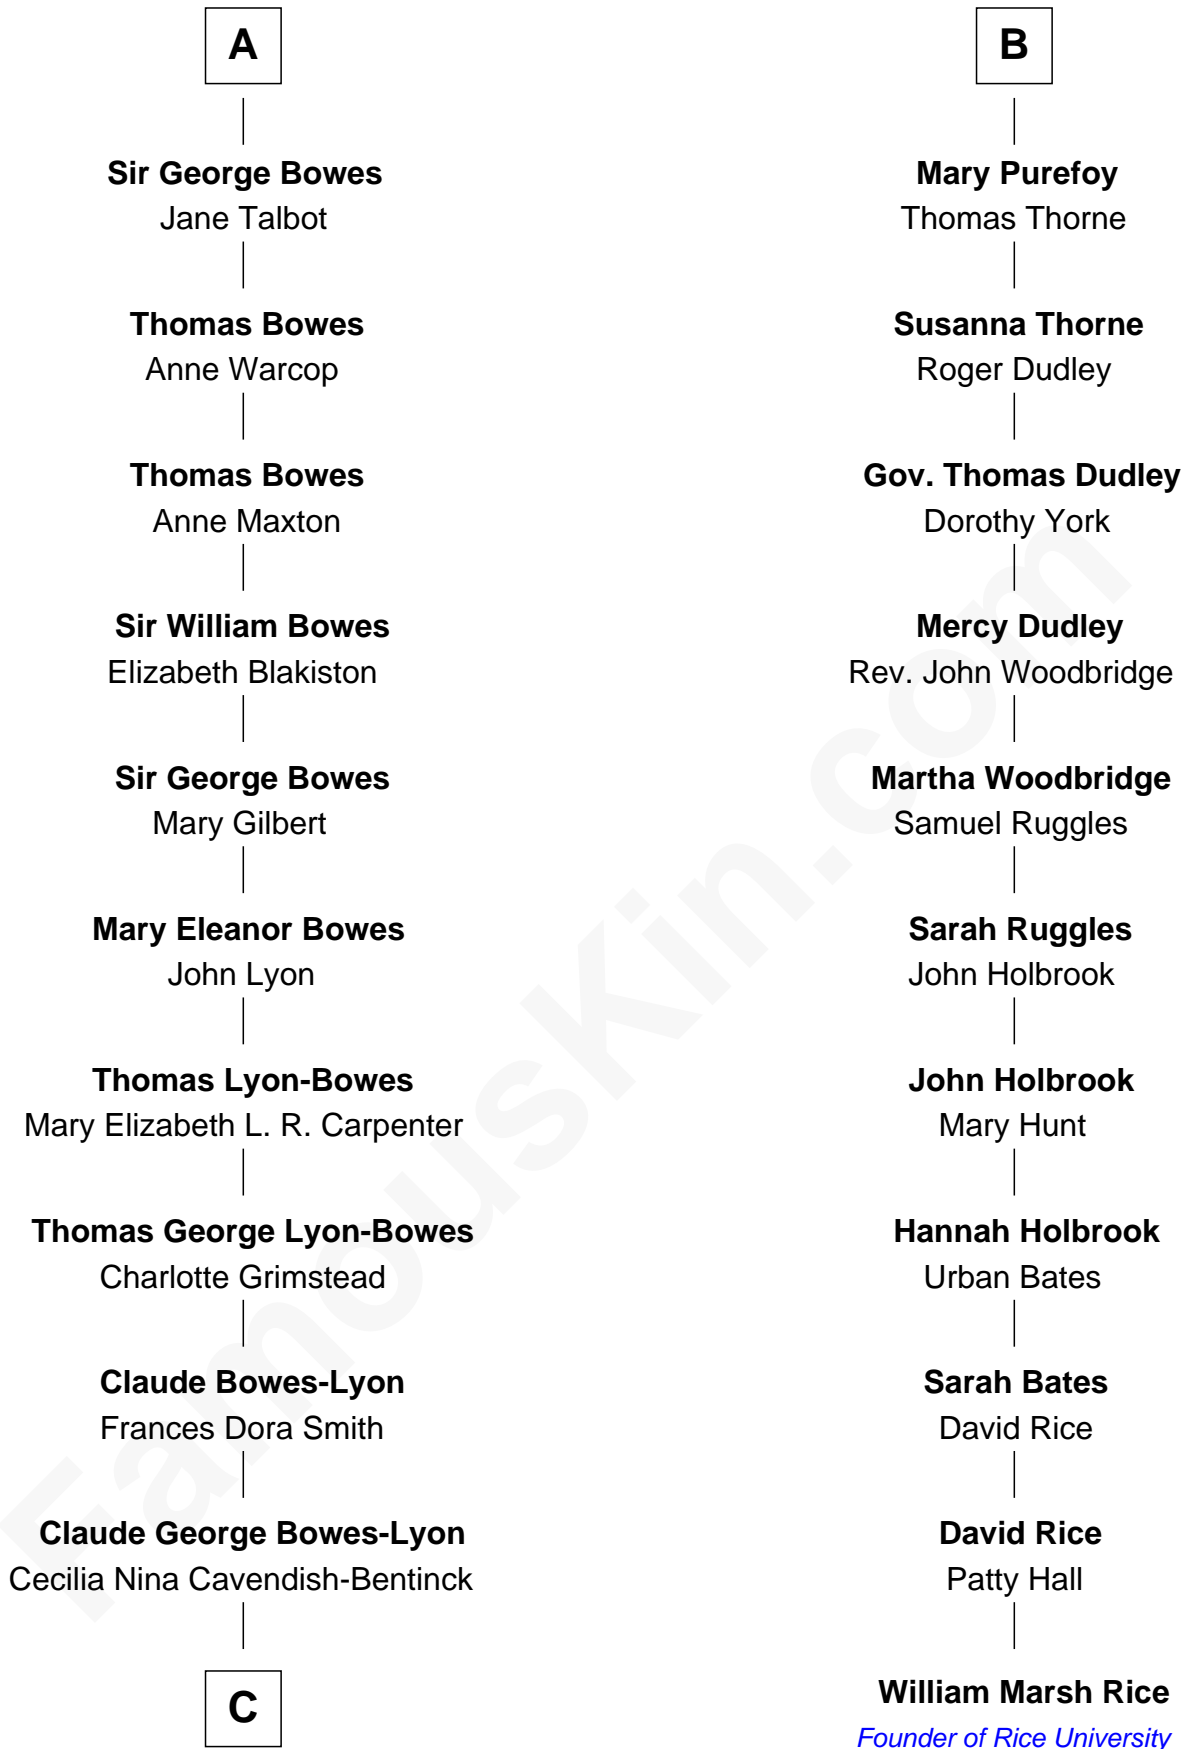

## Relationship Chart of

### Prince William

*Prince of Wales*

17th cousin 3 times removed of

**William Marsh Rice**  
*Founder of Rice University*

**Sir John Marmion**  
Maud de Furnival

**C**

**Elizabeth Bowes-Lyon**

George VI, King of the United Kingdom

**Elizabeth II, Queen of the United Kingdom**

Prince Philip of Edinburgh

**Charles III, King of the United Kingdom**

Princess Diana Frances Spencer

**Prince William**

*Prince of Wales*