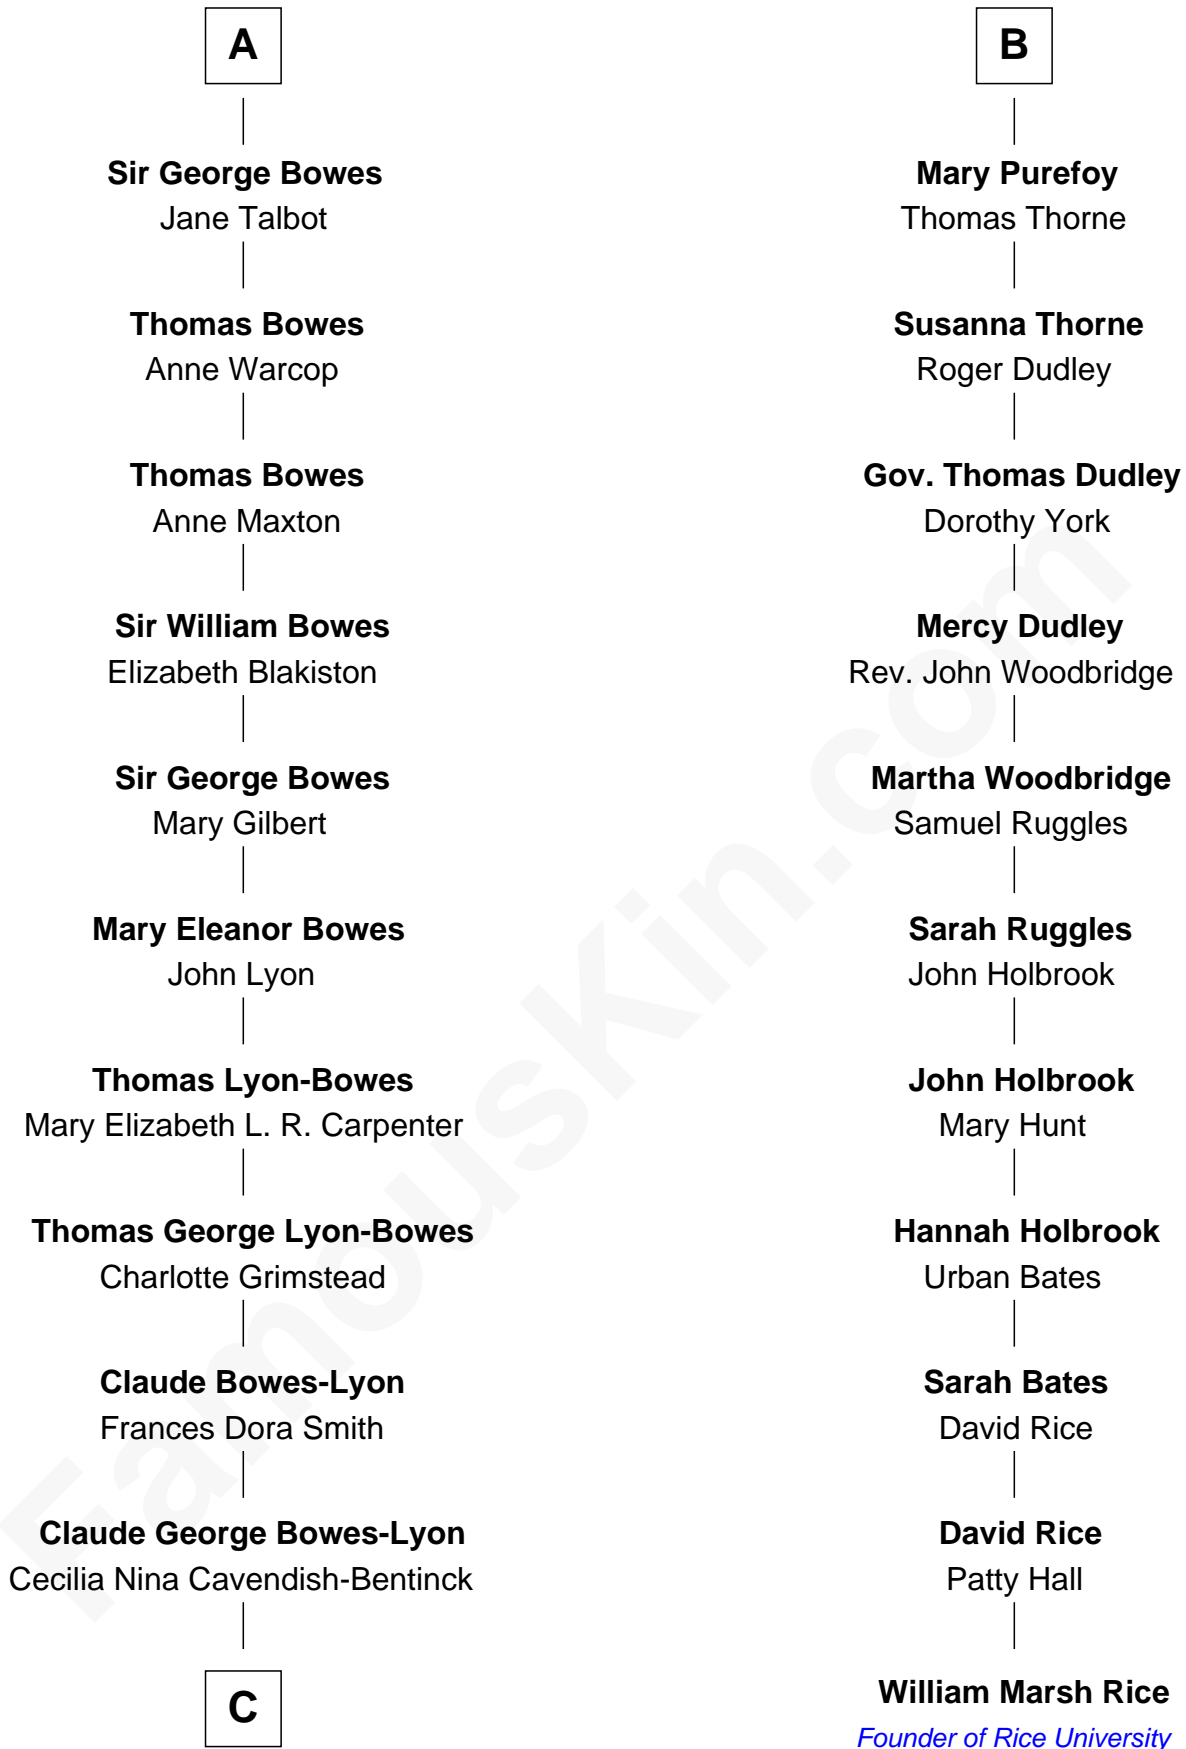

FamousKin.com
Relationship Chart of
Prince William
Prince of Wales

17th cousin 3 times removed of

William Marsh Rice
Founder of Rice University

Sir John de Grey
 Margaret de Oddingseles

C

Elizabeth Bowes-Lyon

George VI, King of the United Kingdom

Elizabeth II, Queen of the United Kingdom

Prince Philip of Edinburgh

Charles III, King of the United Kingdom

Princess Diana Frances Spencer

Prince William

Prince of Wales