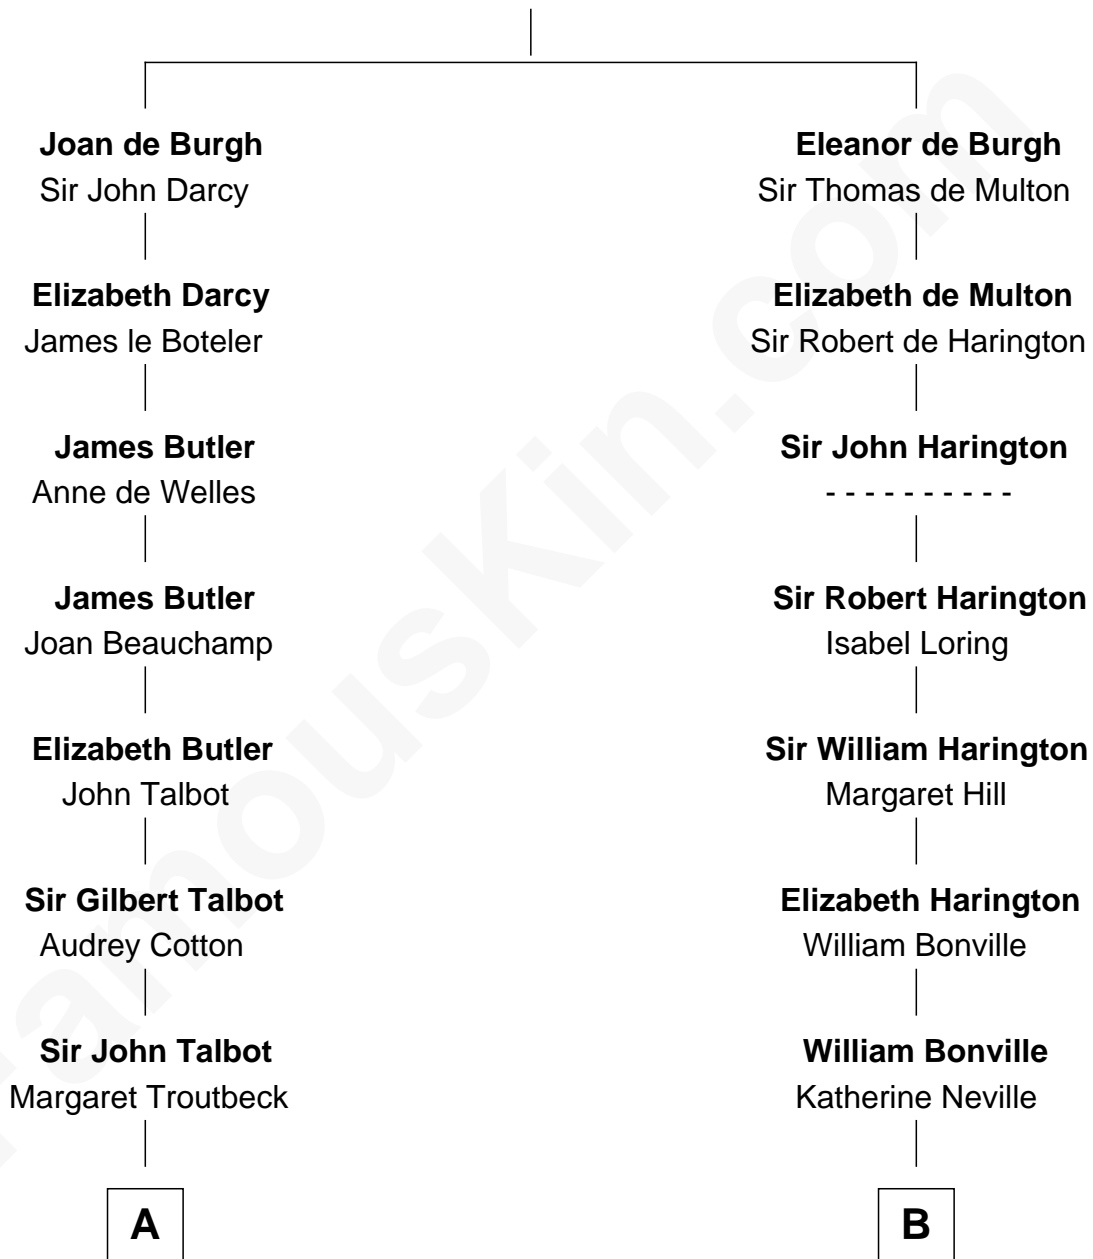

FamousKin.com
Relationship Chart of
Prince William
Prince of Wales

19th cousin 2 times removed of

William Marsh Rice
Founder of Rice University

Sir Richard de Burgh
 Margaret - - - - -

C

Claude George Bowes-Lyon
Cecilia Nina Cavendish-Bentinck

Elizabeth Bowes-Lyon
George VI, King of the United Kingdom

Elizabeth II, Queen of the United Kingdom
Prince Philip of Edinburgh

Charles III, King of the United Kingdom
Princess Diana Frances Spencer

Prince William
Prince of Wales