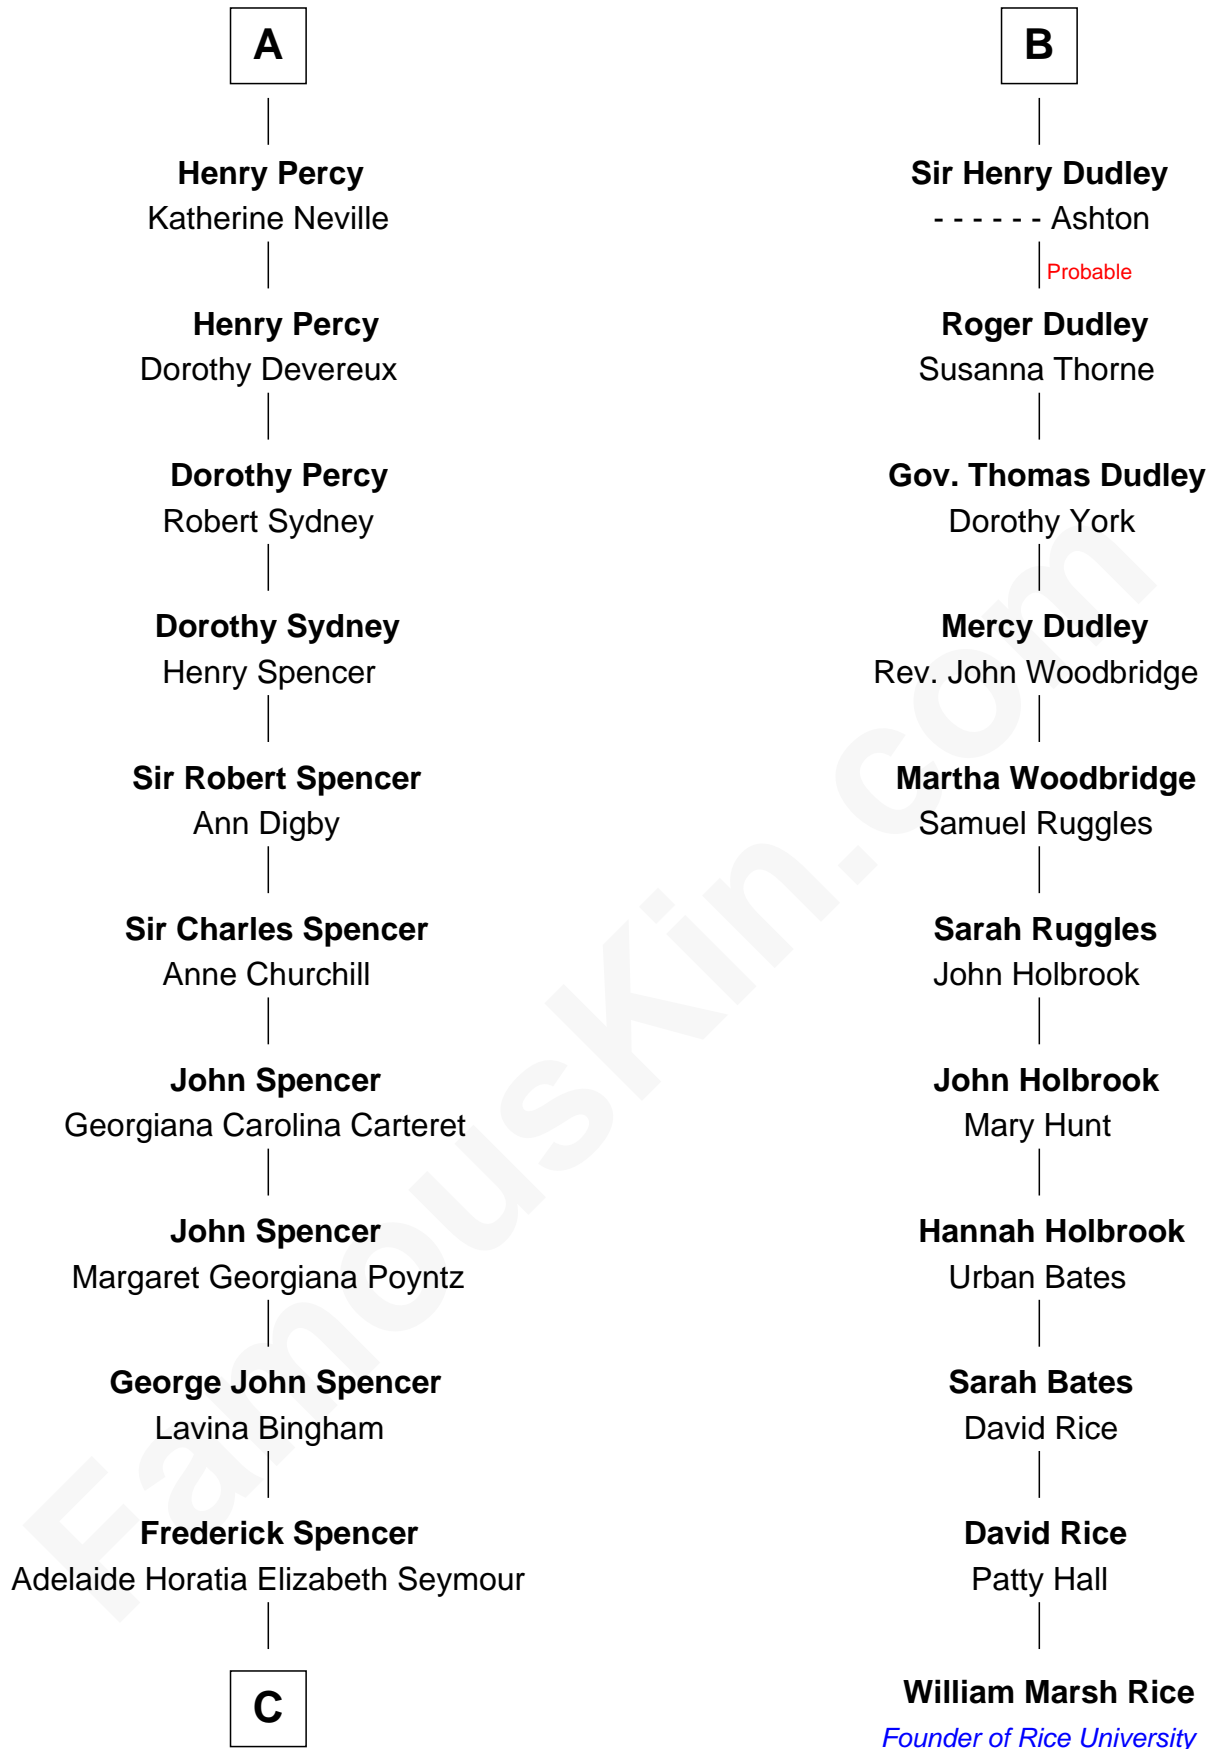

**FamousKin.com**  
**Relationship Chart of**  
**Prince William**  
*Prince of Wales*

17th cousin 4 times removed of

**William Marsh Rice**  
*Founder of Rice University*

**C**

—  
**Charles Robert Spencer**

Margaret Baring

—  
**Albert Edward John Spencer**

Cynthia Elinor Beatrix Hamilton

—  
**Edward John Spencer**

Frances Ruth Burke Roche

—  
**Princess Diana Frances Spencer**

Charles III, King of the United Kingdom