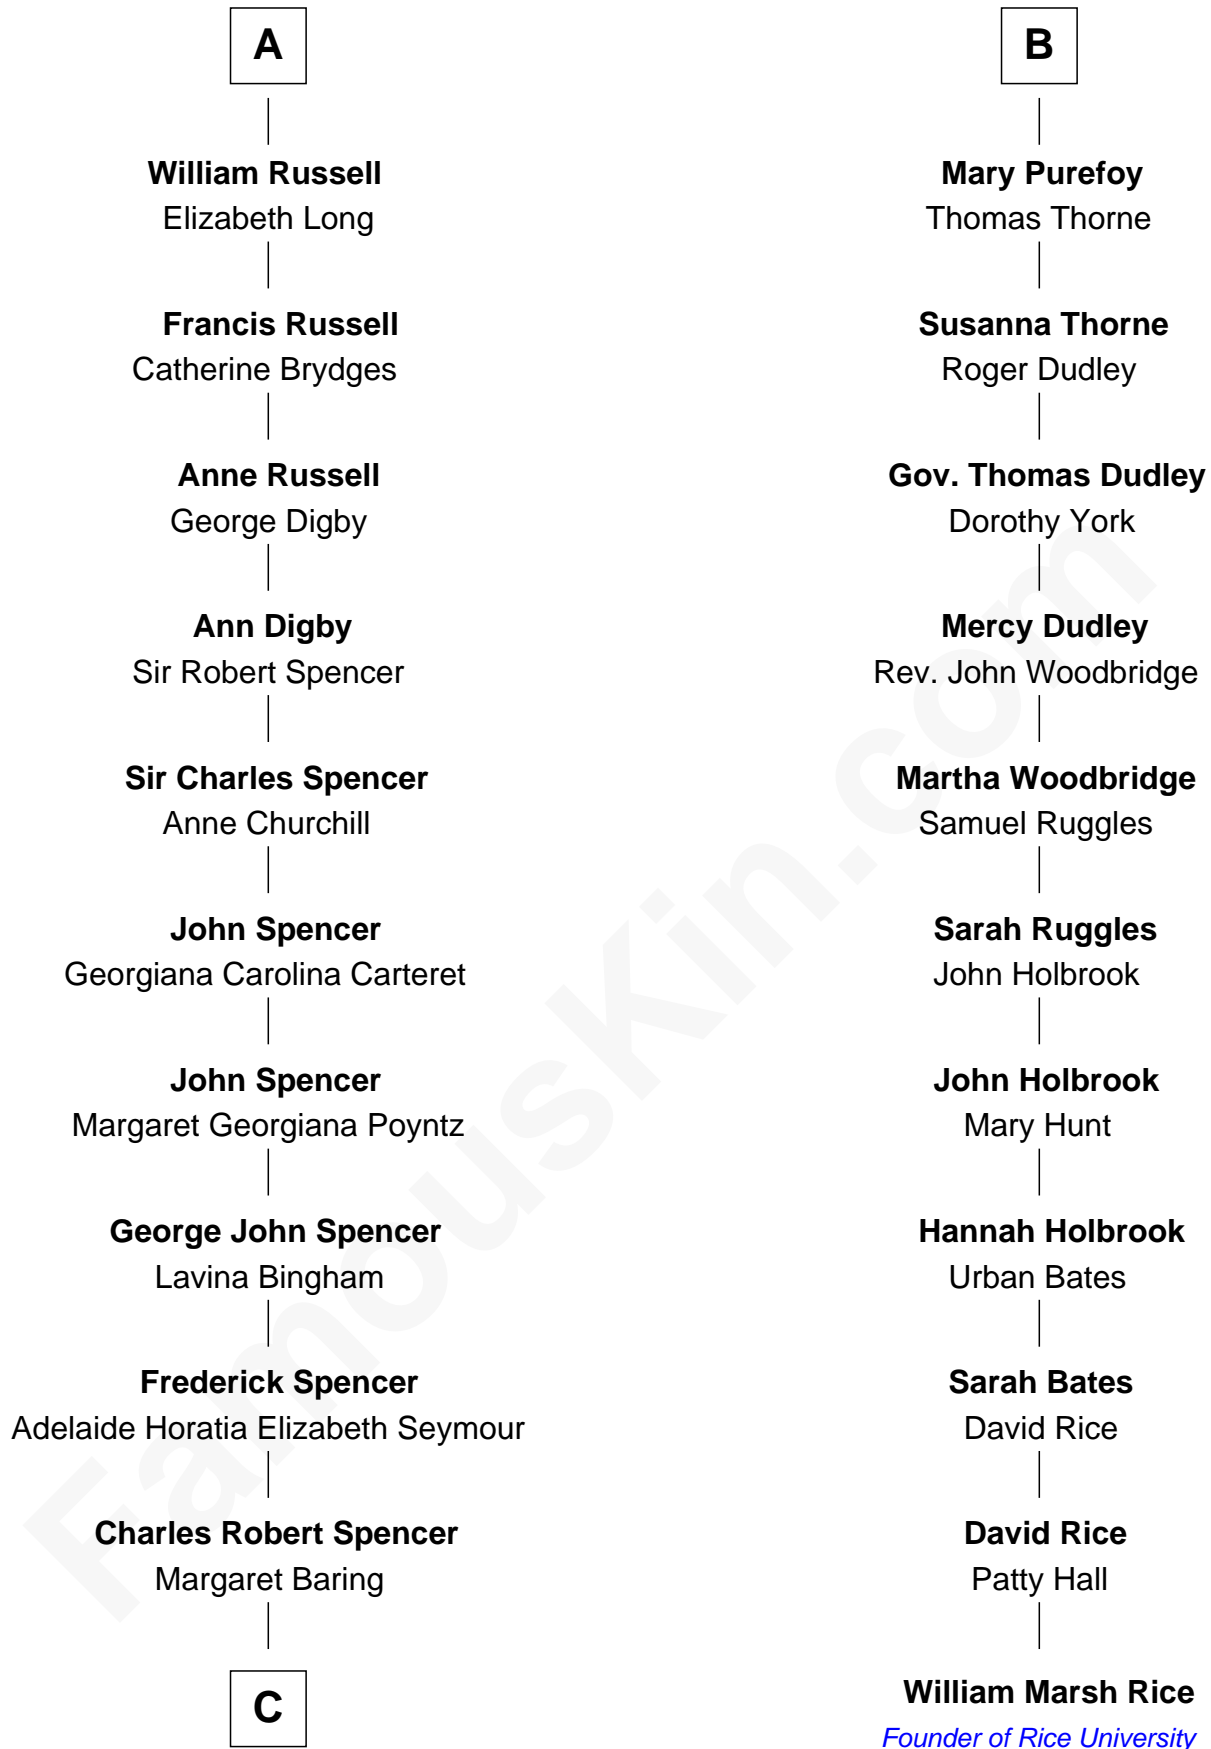

FamousKin.com Relationship Chart of

Prince William

Prince of Wales

17th cousin 3 times removed of

William Marsh Rice

Founder of Rice University

Sir John Howard

Alice de Bois

Sir Robert Howard

Margaret de Scales

Sir John Howard

Alice Tendring

Henry Howard

Mary Hussey

Elizabeth Howard

Henry Wentworth

John Denton

Alice Denton

Nicholas Purefoy

Edward Purefoy

Anne Fettiplace

B

C

—
Albert Edward John Spencer