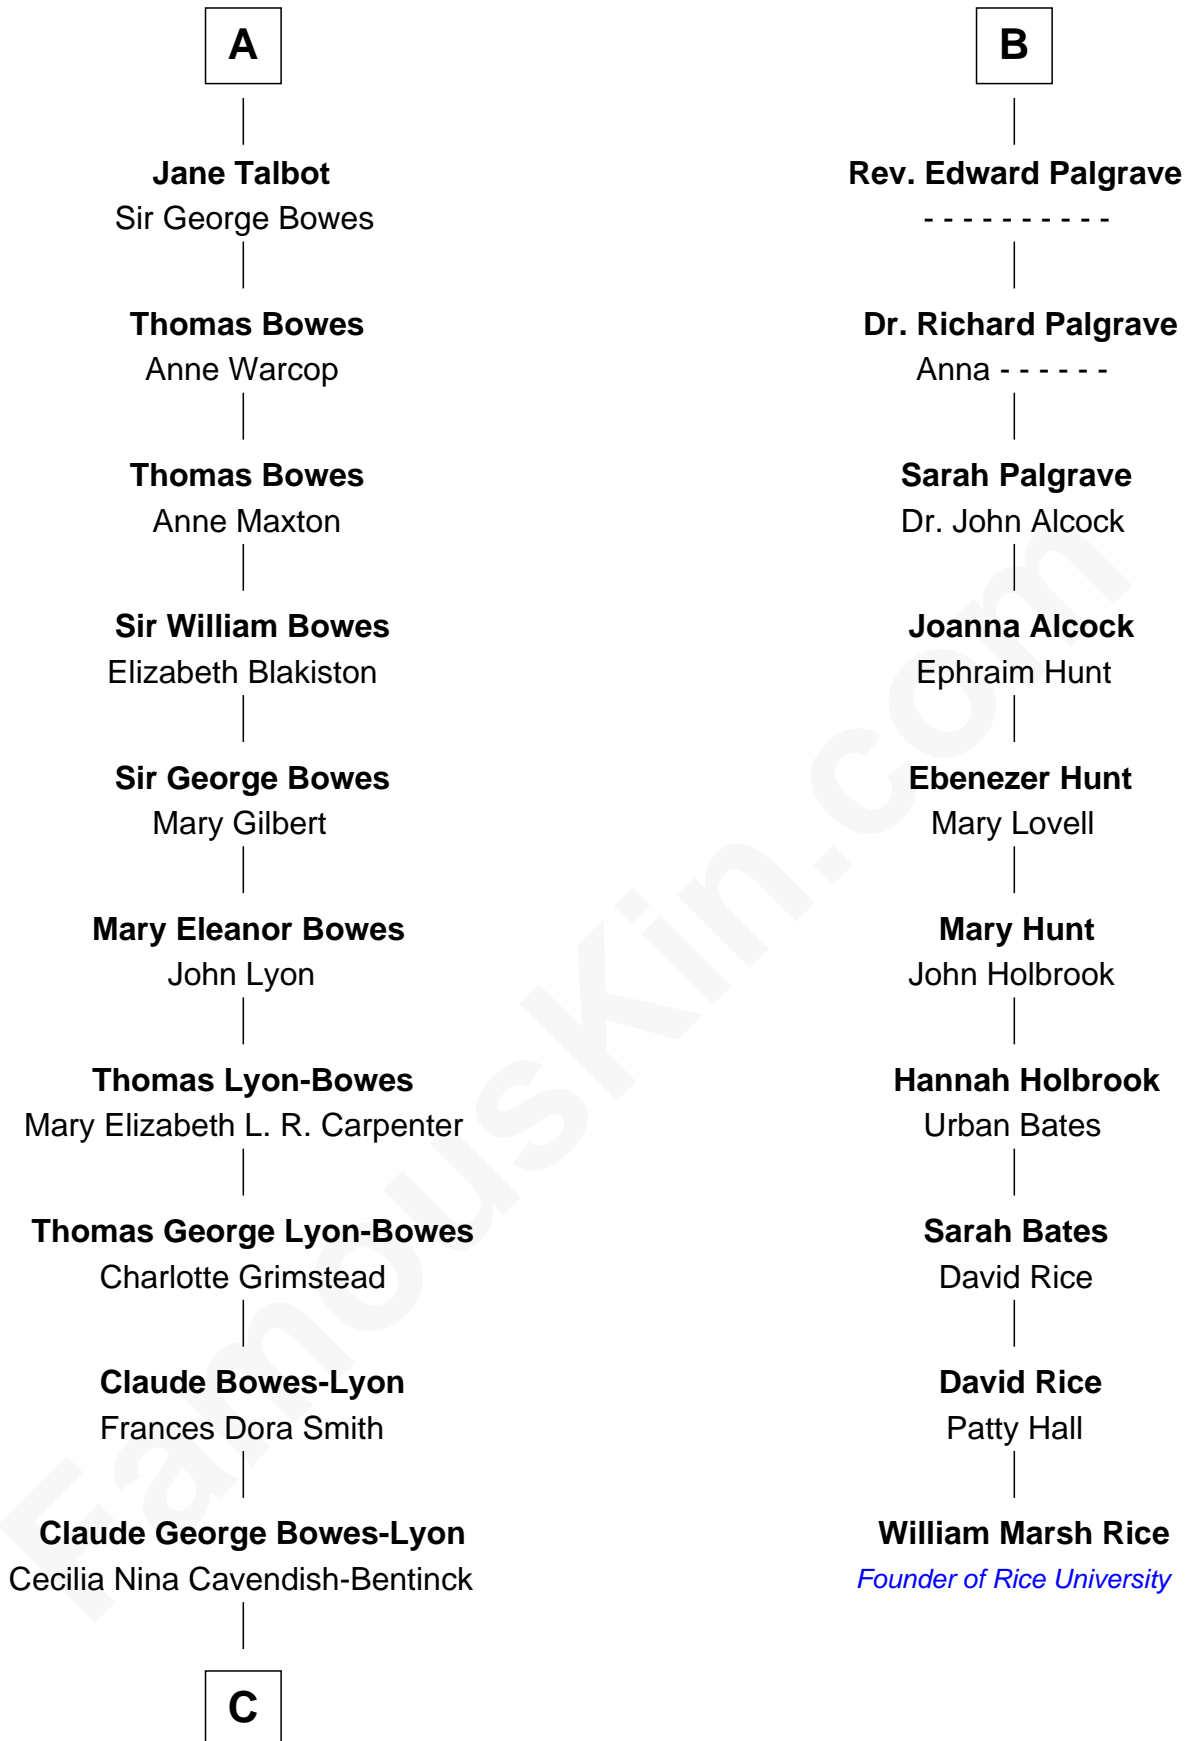

## Relationship Chart of

### Prince William

*Prince of Wales*

16th cousin 4 times removed of

**William Marsh Rice**  
*Founder of Rice University*

**Sir William de Bohun**  
Elizabeth de Badlesmere

**C**

**Elizabeth Bowes-Lyon**

George VI, King of the United Kingdom

**Elizabeth II, Queen of the United Kingdom**

Prince Philip of Edinburgh

**Charles III, King of the United Kingdom**

Princess Diana Frances Spencer

**Prince William**

*Prince of Wales*