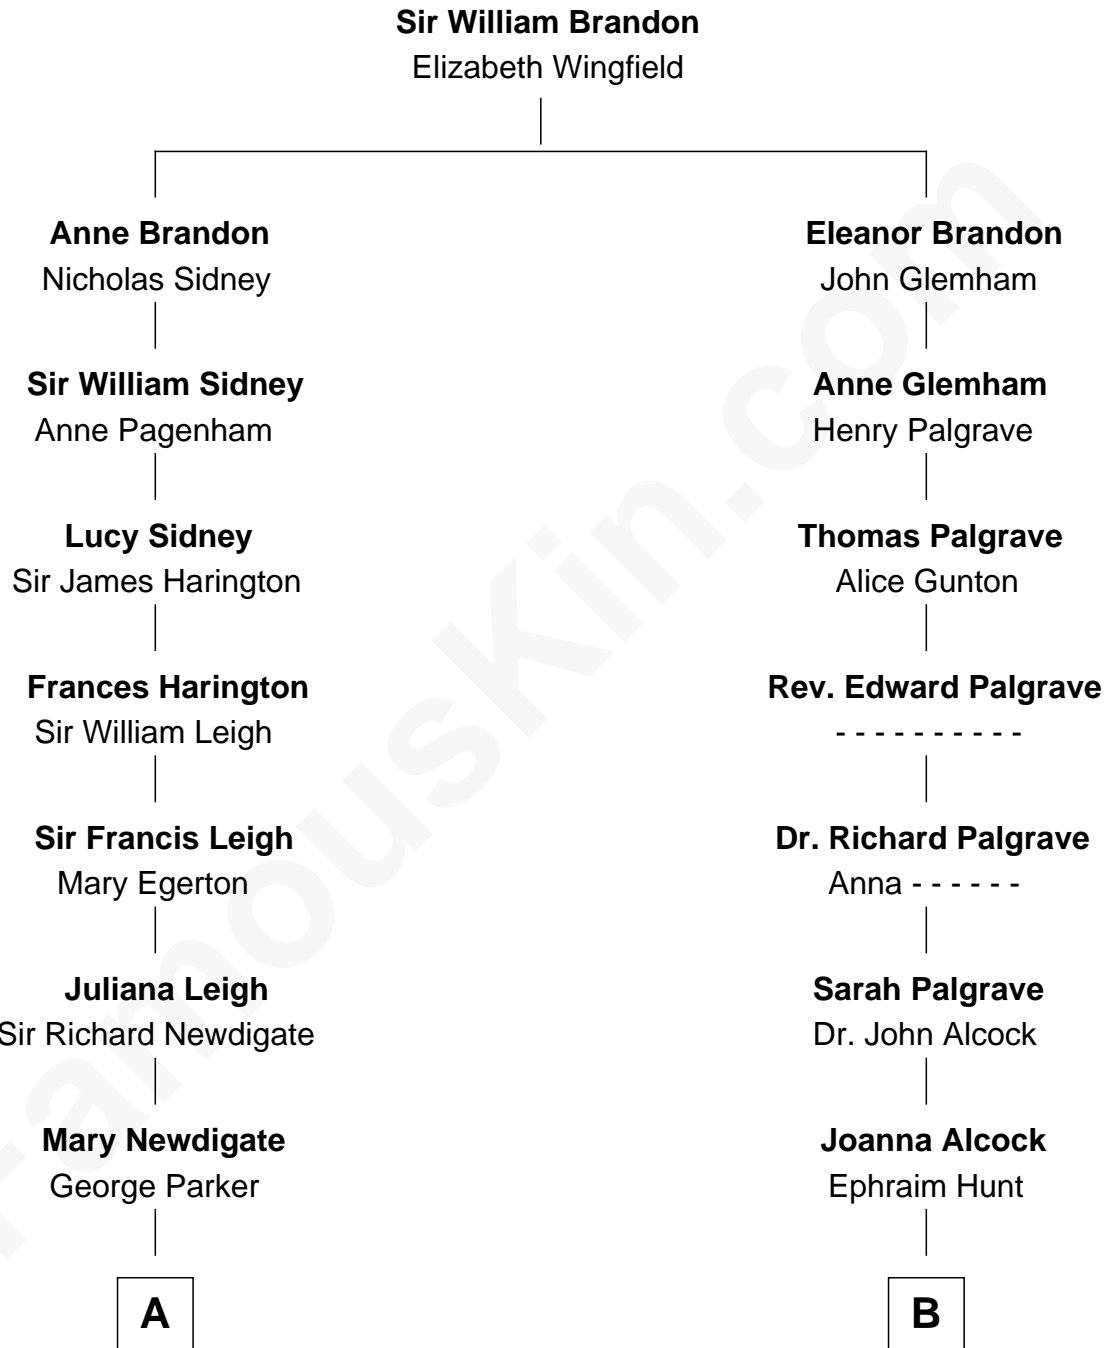

FamousKin.com
Relationship Chart of
Prince William
Prince of Wales

12th cousin 6 times removed of

William Marsh Rice
Founder of Rice University

C

Princess Diana Frances Spencer
Charles III, King of the United Kingdom

Prince William
Prince of Wales

FamousKin.com