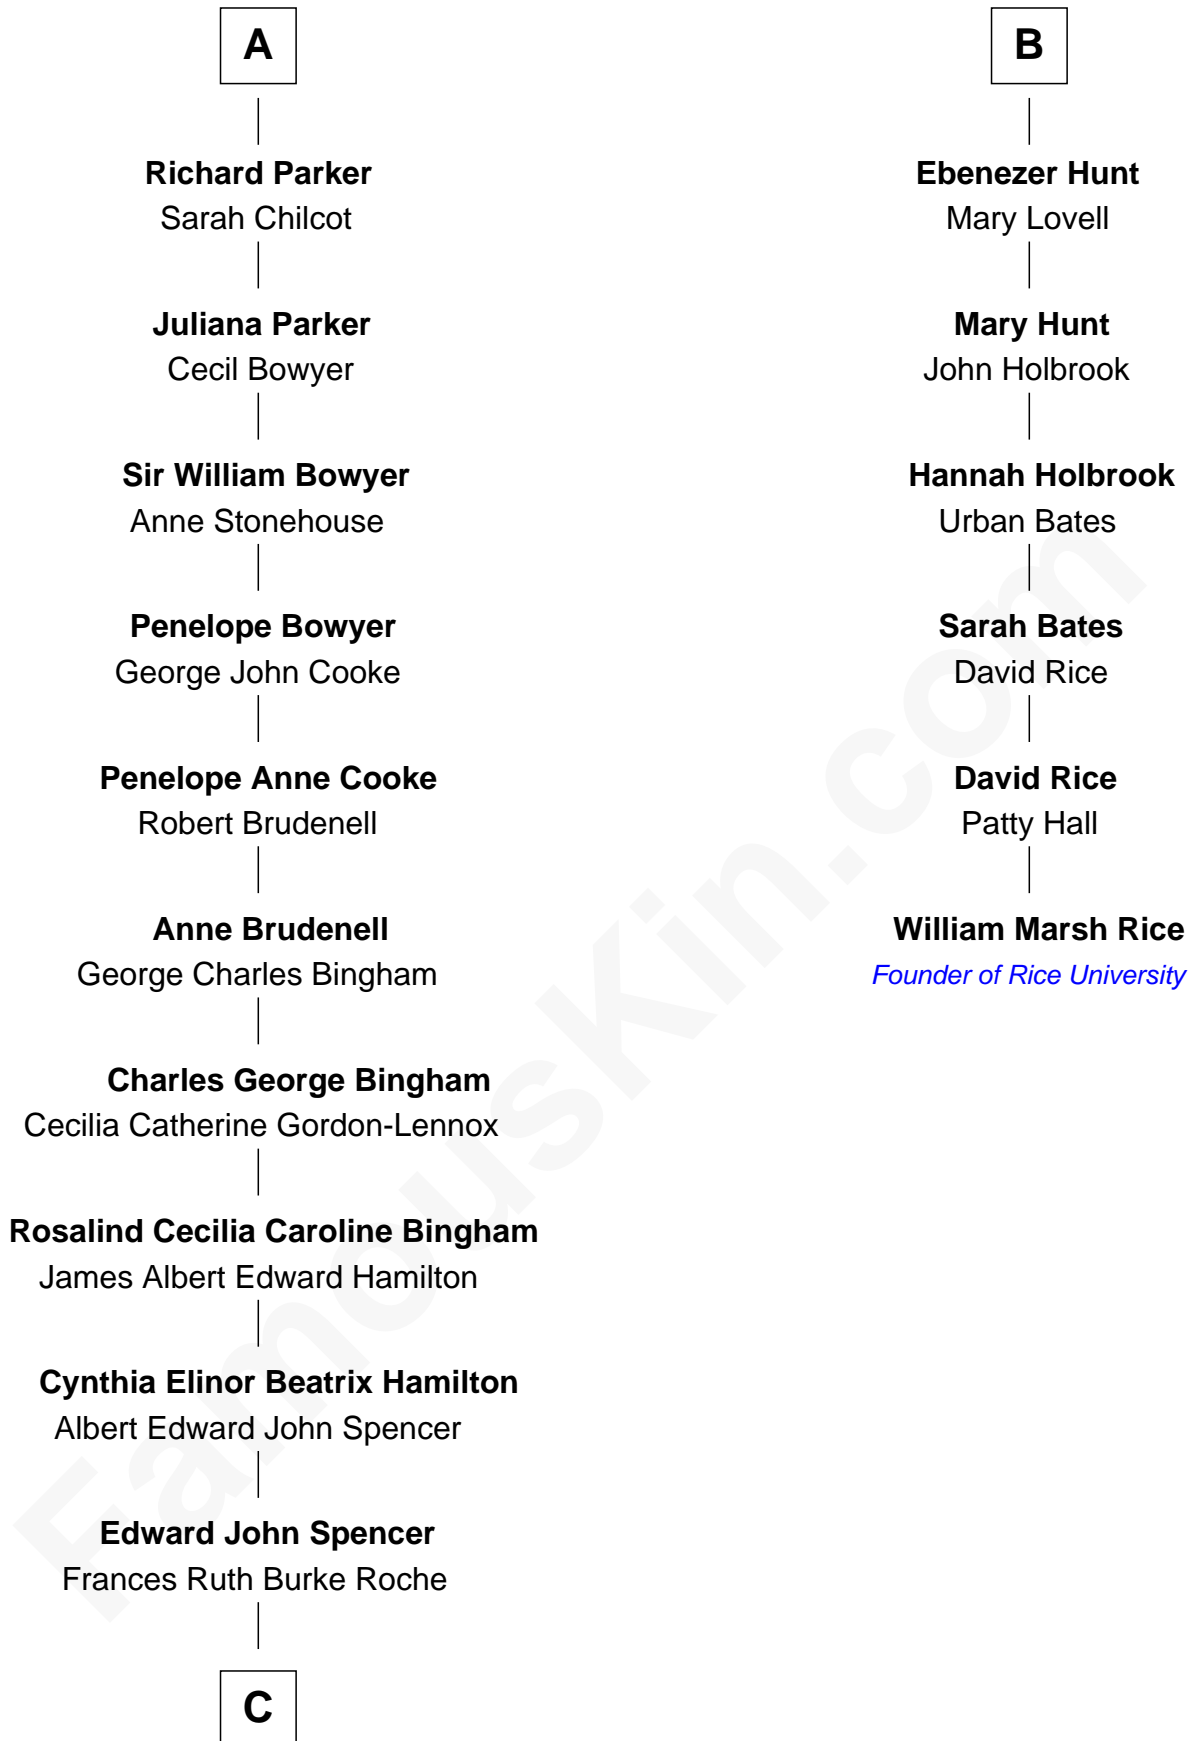

FamousKin.com
Relationship Chart of
Prince William
Prince of Wales

12th cousin 6 times removed of

William Marsh Rice
Founder of Rice University

C

Princess Diana Frances Spencer
Charles III, King of the United Kingdom