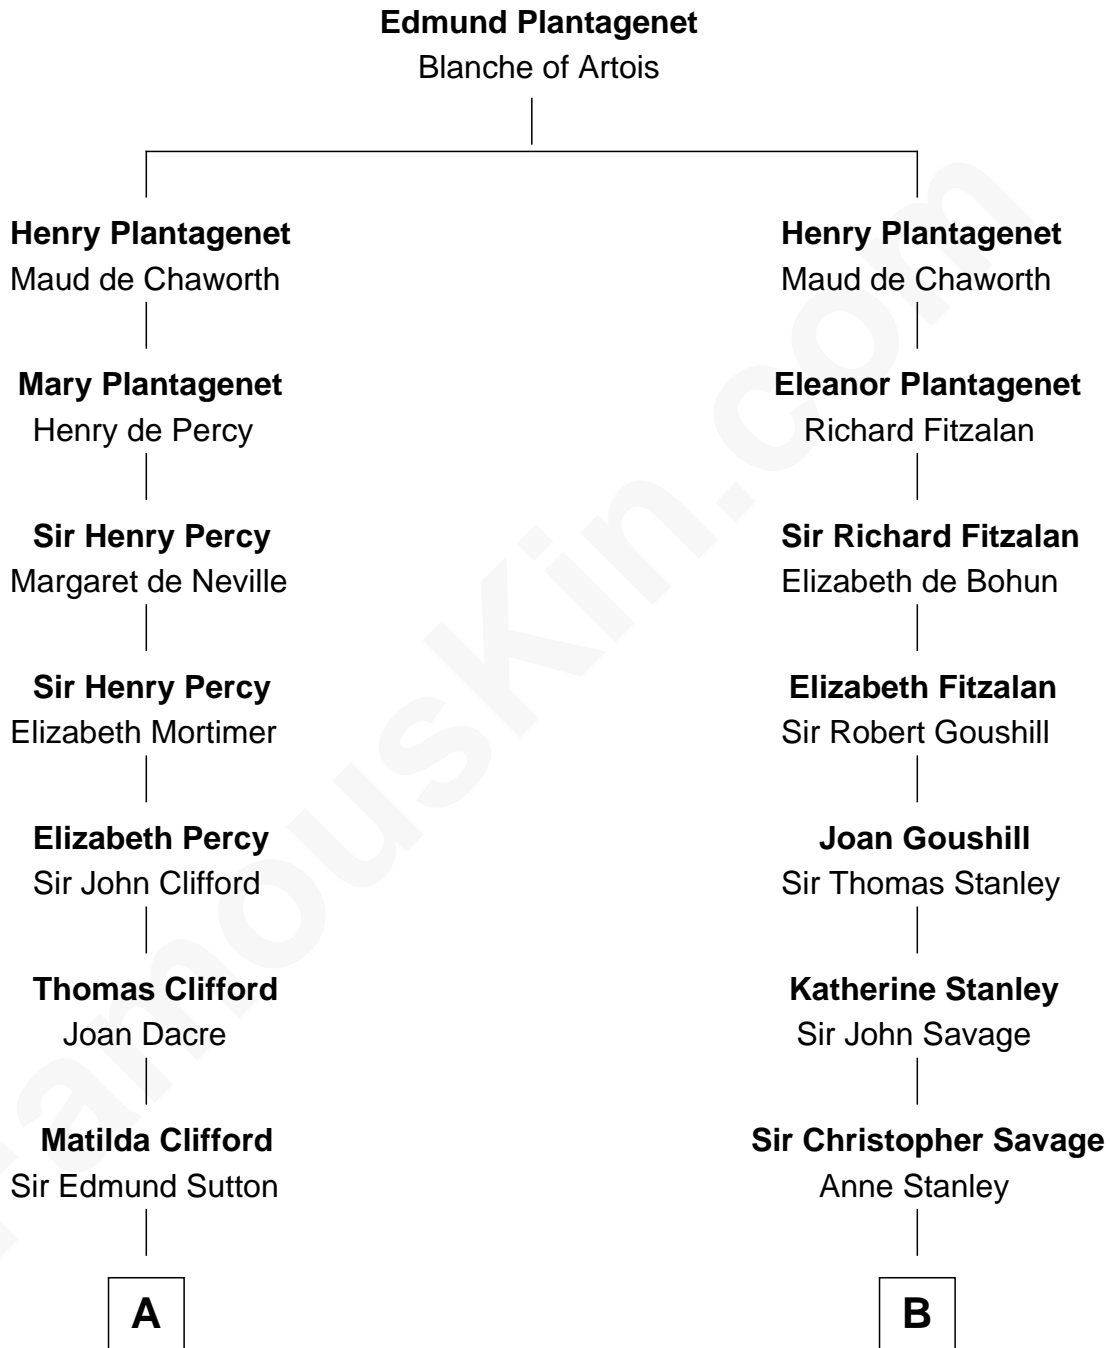

FamousKin.com
Relationship Chart of
Prince William
Prince of Wales

20th cousin 1 time removed of
General George C. Marshall
Author of "The Marshall Plan"

C

Charles Robert Spencer

Margaret Baring

Albert Edward John Spencer

Cynthia Elinor Beatrix Hamilton

Edward John Spencer

Frances Ruth Burke Roche

Princess Diana Frances Spencer

Charles III, King of the United Kingdom

Prince William

Prince of Wales

D