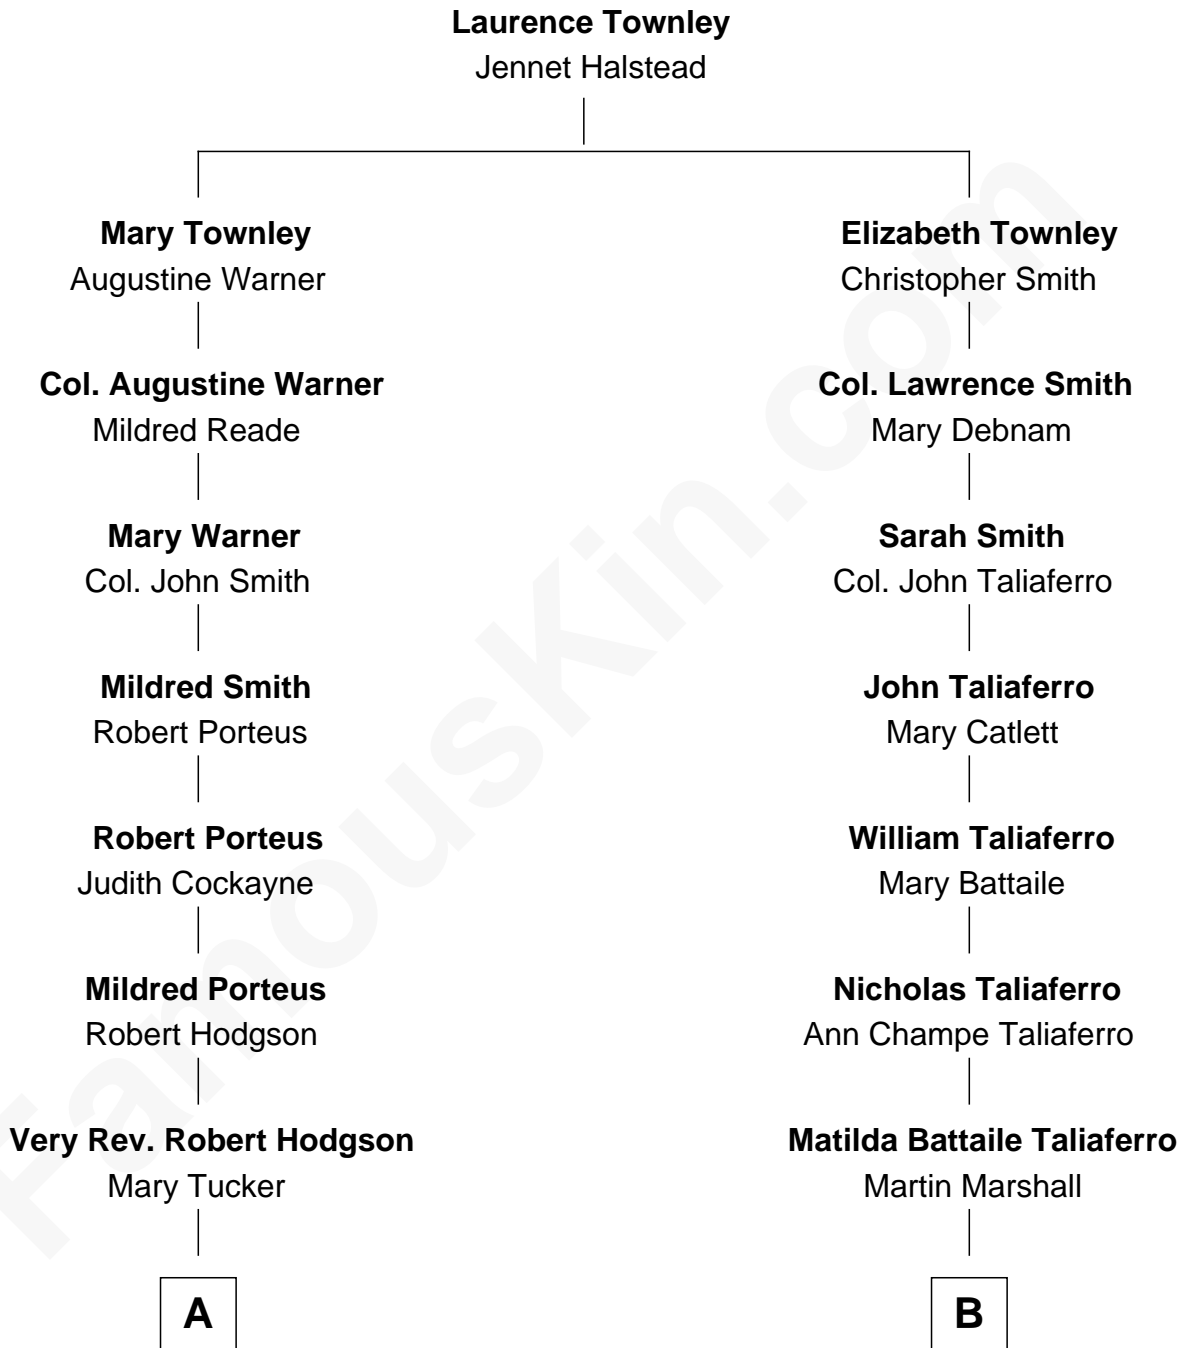

**FamousKin.com**  
**Relationship Chart of**  
**Prince William**  
*Prince of Wales*

9th cousin 4 times removed of  
**General George C. Marshall**  
*Author of "The Marshall Plan"*

**A**

**Henrietta Mildred Hodgson**

Oswald Smith

**Frances Dora Smith**

Claude Bowes-Lyon

**Claude George Bowes-Lyon**

Cecilia Nina Cavendish-Bentinck

**Elizabeth Bowes-Lyon**

George VI, King of the United Kingdom

**Elizabeth II, Queen of the United Kingdom**

Prince Philip of Edinburgh

**Charles III, King of the United Kingdom**

Princess Diana Frances Spencer

**Prince William**

*Prince of Wales*

**B**

**William Champe Marshall**

Susan Myers