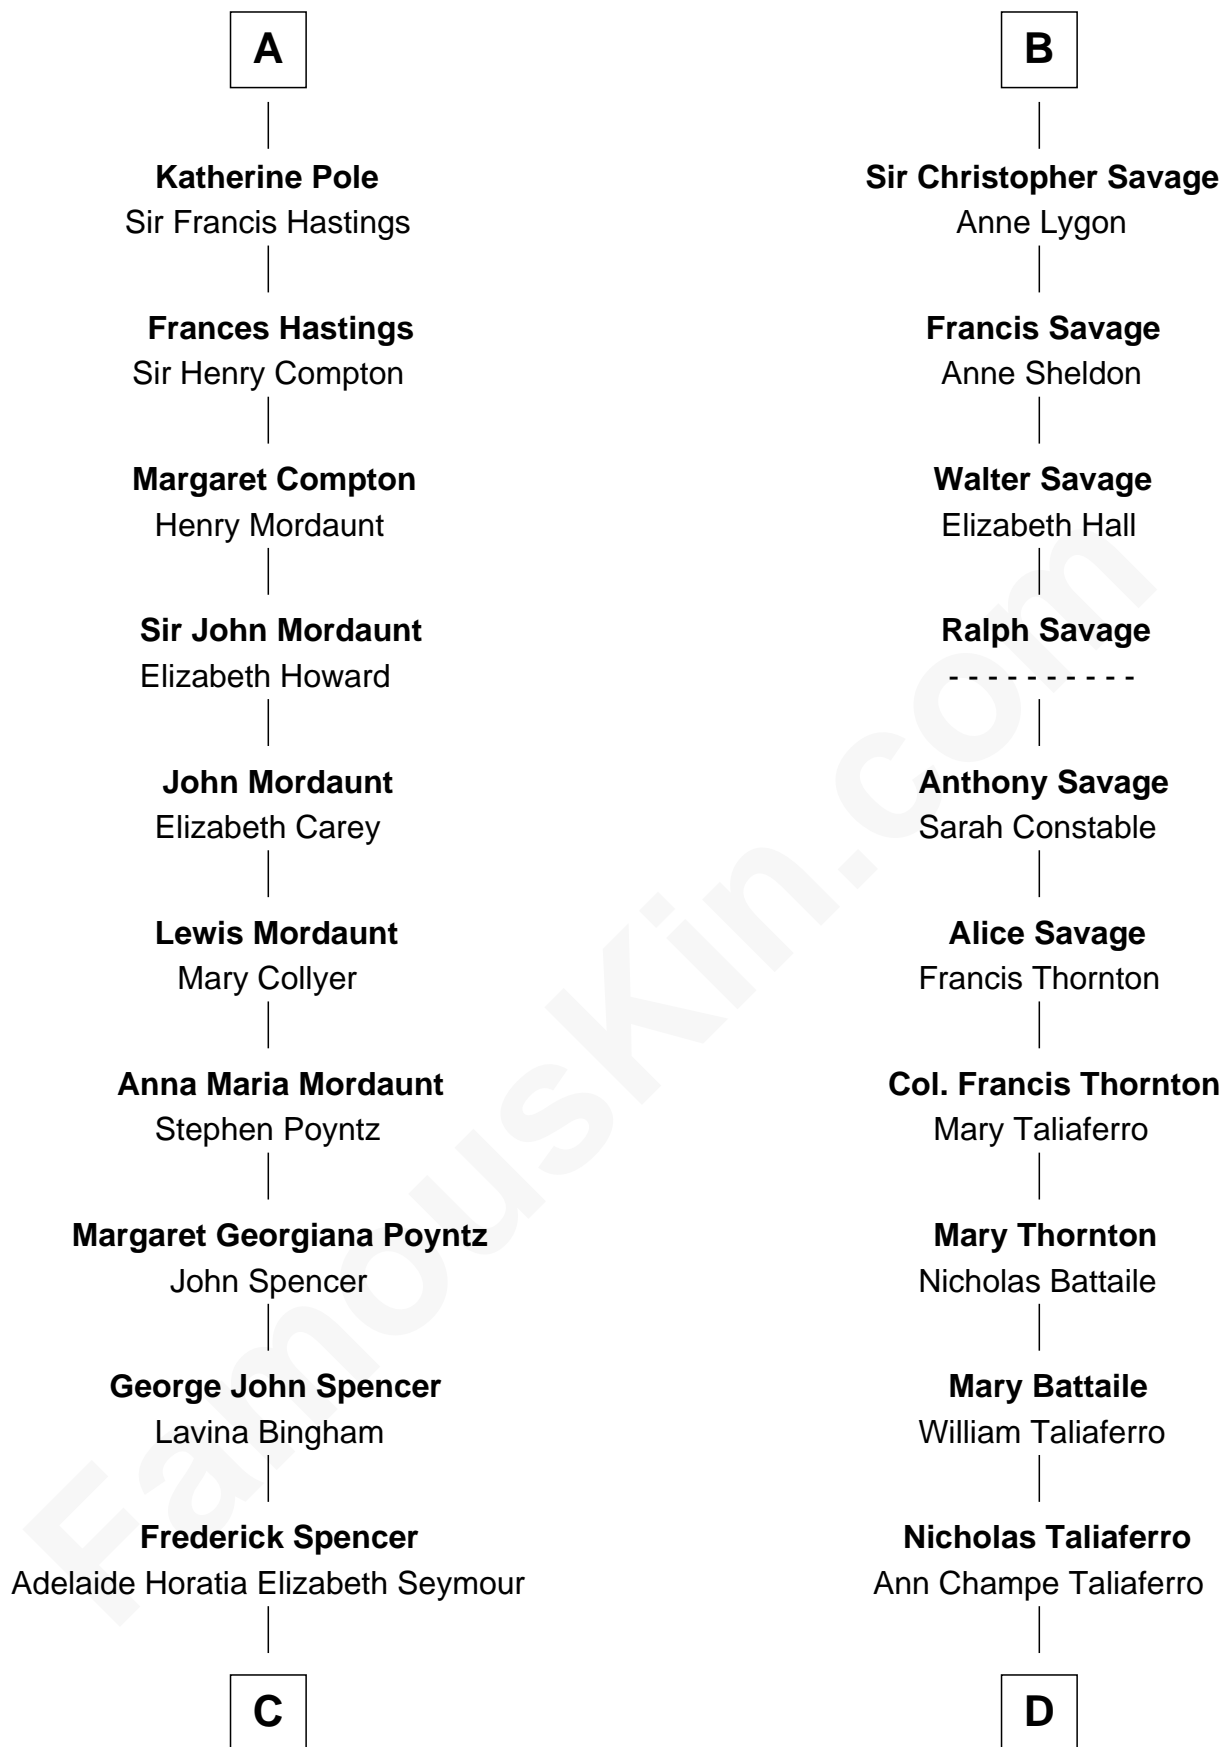

FamousKin.com Relationship Chart of

Prince William

Prince of Wales

20th cousin 1 time removed of

General George C. Marshall

Author of "The Marshall Plan"

C

Charles Robert Spencer

Margaret Baring

Albert Edward John Spencer

Cynthia Elinor Beatrix Hamilton

Edward John Spencer

Frances Ruth Burke Roche

Princess Diana Frances Spencer

Charles III, King of the United Kingdom

Prince William