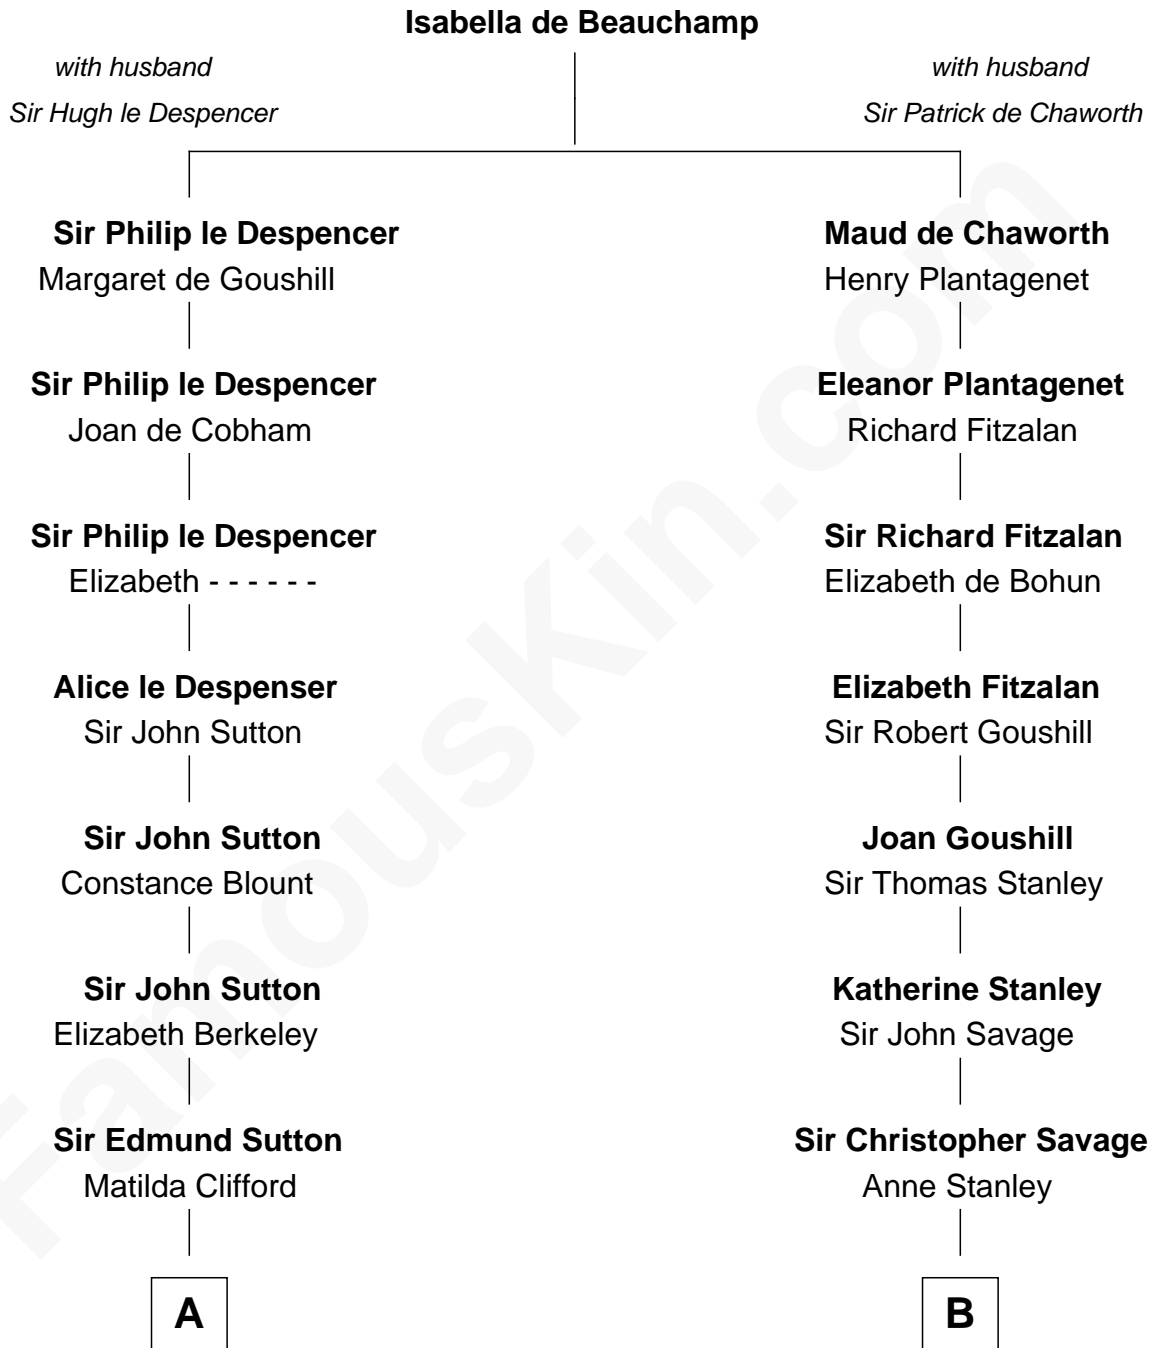

## Relationship Chart of

### Prince William

*Prince of Wales*

20th cousin 1 time removed of

### General George C. Marshall

*Author of "The Marshall Plan"*

**C**

**Charles Robert Spencer**

Margaret Baring

**Albert Edward John Spencer**

Cynthia Elinor Beatrix Hamilton

**Edward John Spencer**

Frances Ruth Burke Roche

**Princess Diana Frances Spencer**

Charles III, King of the United Kingdom

**Prince William**

*Prince of Wales*

**D**

**Matilda Battaile Taliaferro**

Martin Marshall