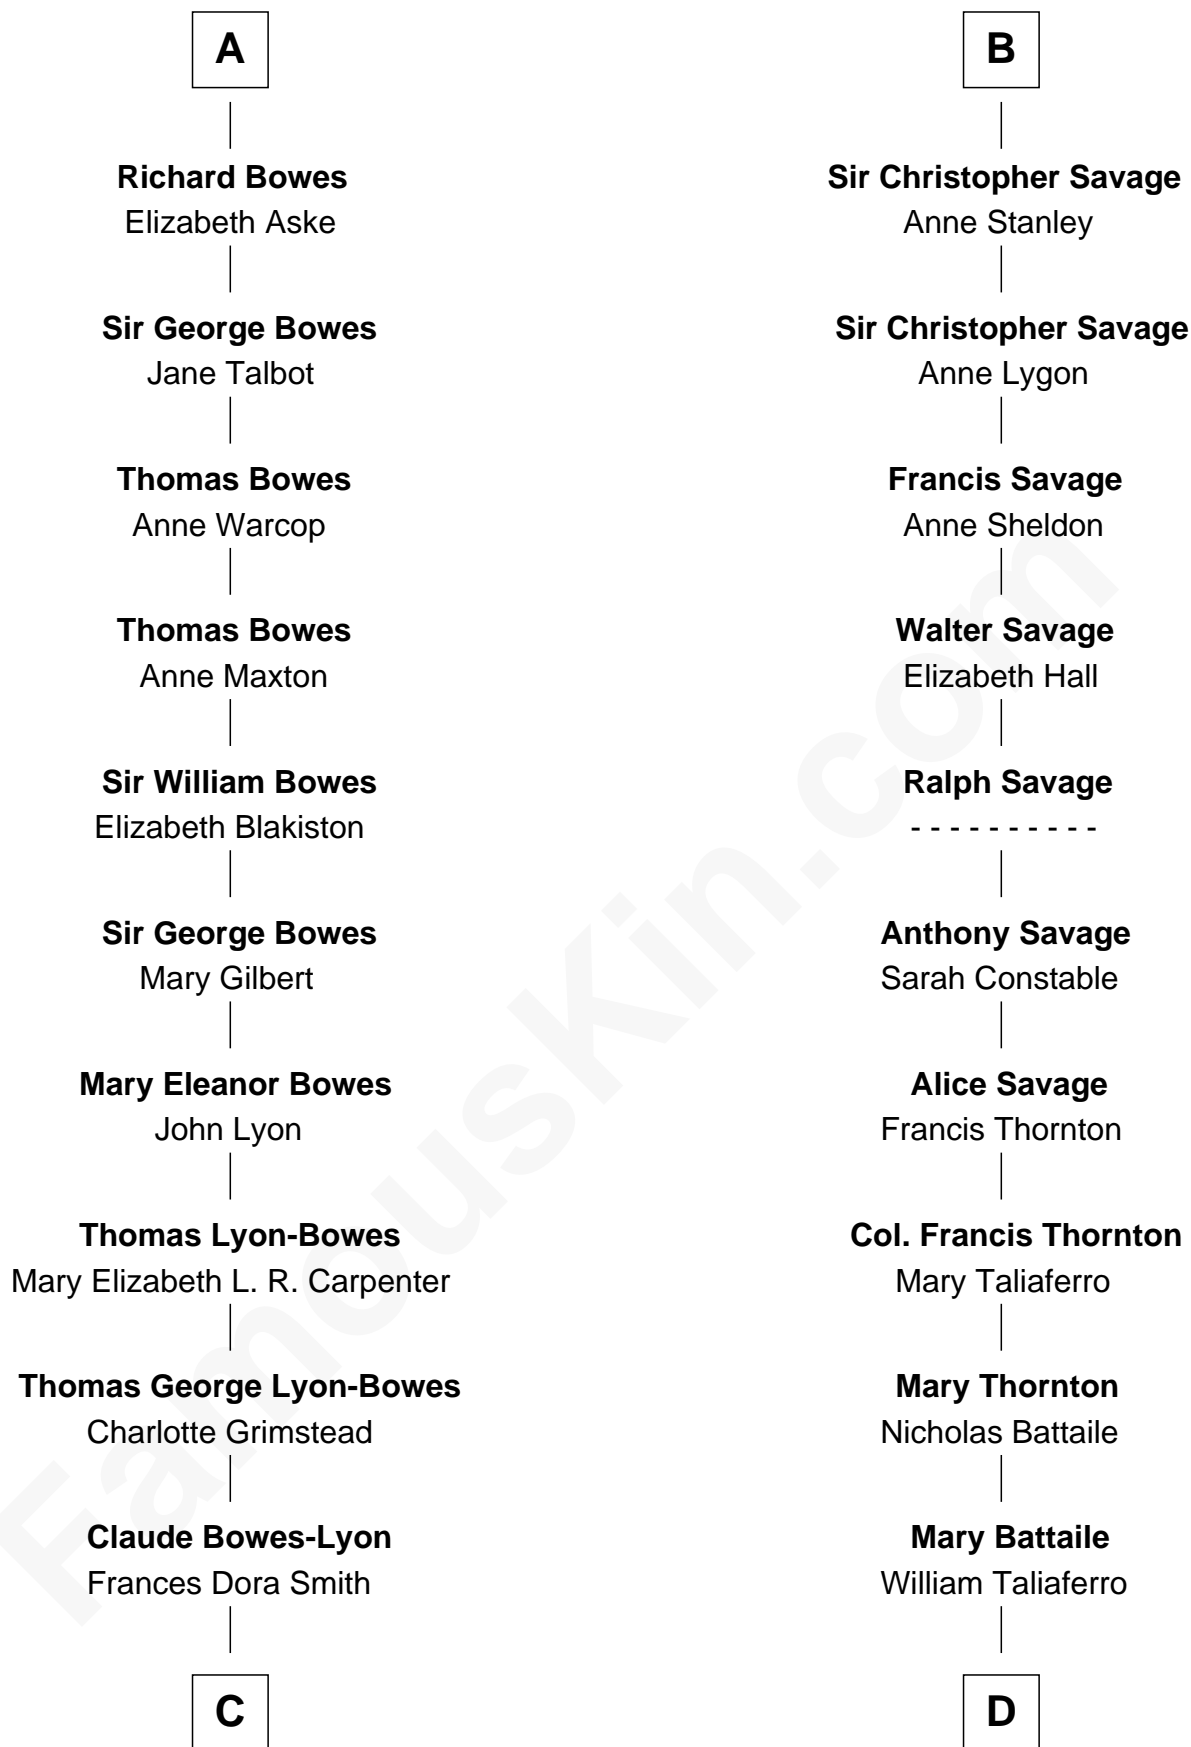

## Relationship Chart of

**Prince William**

*Prince of Wales*

21st cousin of

**General George C. Marshall**

*Author of "The Marshall Plan"*

**C**

**Claude George Bowes-Lyon**  
Cecilia Nina Cavendish-Bentinck

**Elizabeth Bowes-Lyon**  
George VI, King of the United Kingdom

**Elizabeth II, Queen of the United Kingdom**  
Prince Philip of Edinburgh

**Charles III, King of the United Kingdom**  
Princess Diana Frances Spencer

**Prince William**  
*Prince of Wales*

**D**

**Nicholas Taliaferro**  
Ann Champe Taliaferro

**Matilda Battaile Taliaferro**  
Martin Marshall

**William Champe Marshall**  
Susan Myers

**George Catlett Marshall**  
Laura Emily Bradford