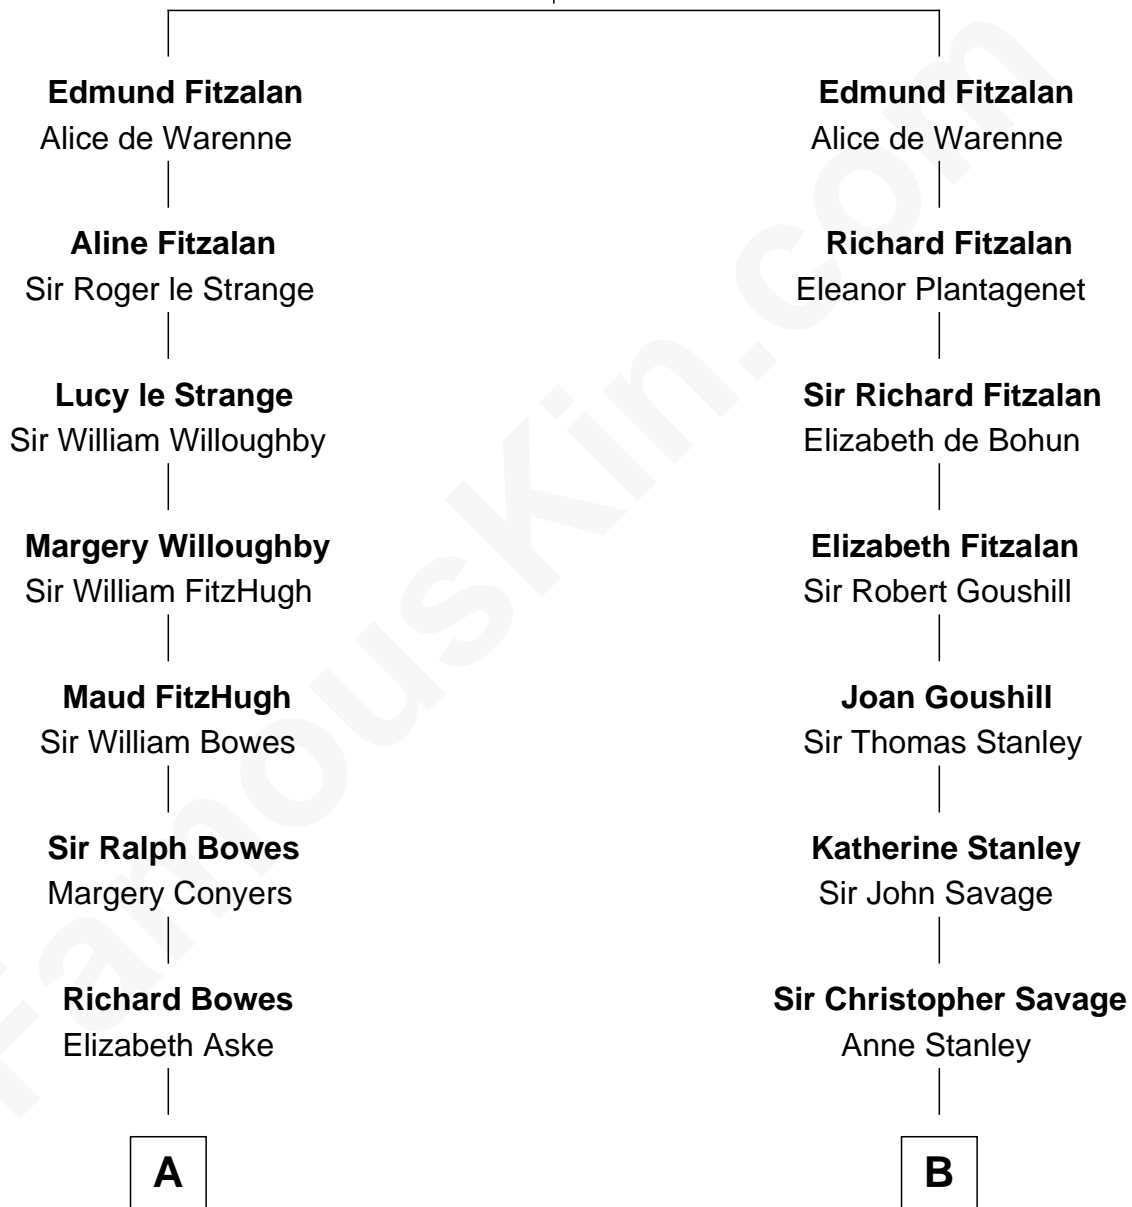

FamousKin.com Relationship Chart of

Prince William

Prince of Wales

20th cousin of

General George C. Marshall

Author of "The Marshall Plan"

Richard Fitzalan

Alice de Saluzzo

C

Elizabeth Bowes-Lyon

George VI, King of the United Kingdom

Elizabeth II, Queen of the United Kingdom

Prince Philip of Edinburgh

Charles III, King of the United Kingdom

Princess Diana Frances Spencer

Prince William

Prince of Wales

D

Matilda Battaile Taliaferro

Martin Marshall

William Champe Marshall

Susan Myers

George Catlett Marshall

Laura Emily Bradford