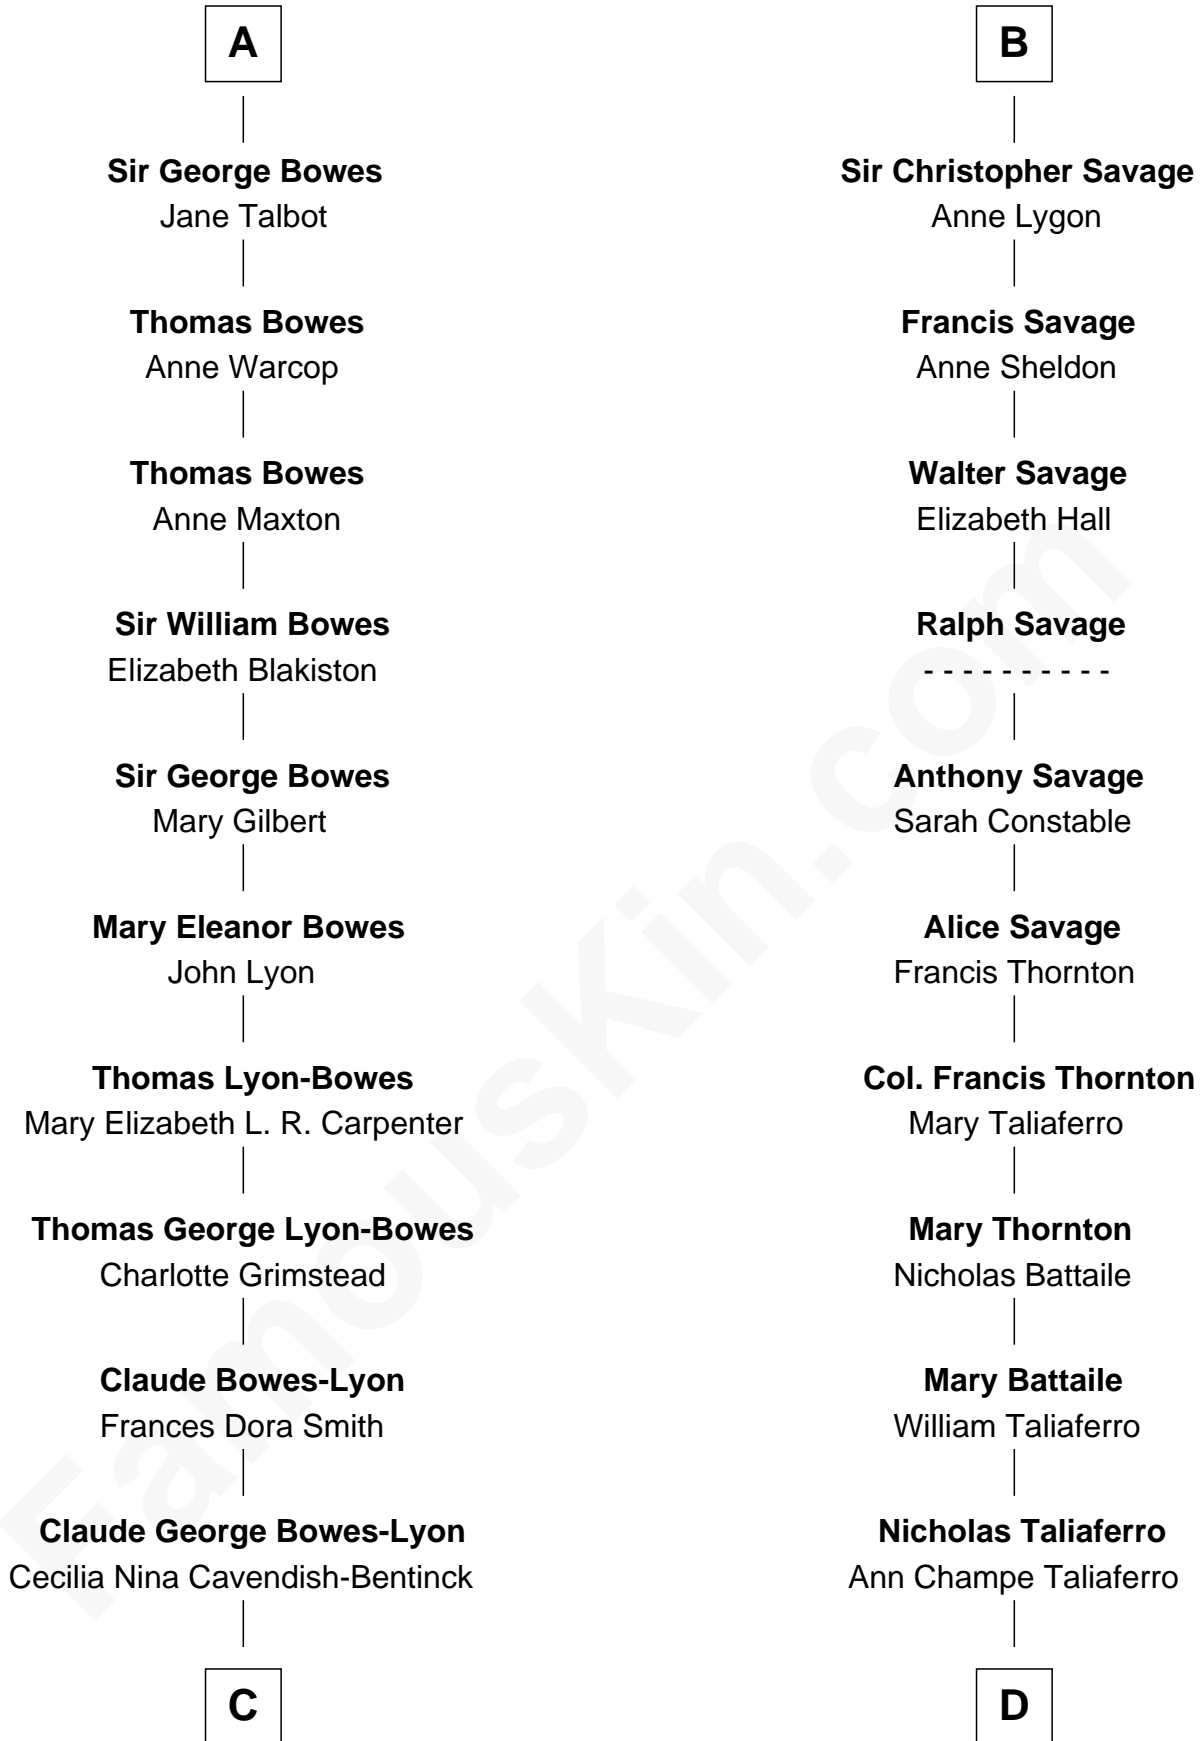

FamousKin.com Relationship Chart of

Prince William

Prince of Wales

20th cousin of

General George C. Marshall

Author of "The Marshall Plan"

Richard Fitzalan

Alice de Saluzzo

C

Elizabeth Bowes-Lyon

George VI, King of the United Kingdom

Elizabeth II, Queen of the United Kingdom

Prince Philip of Edinburgh

Charles III, King of the United Kingdom

Princess Diana Frances Spencer

Prince William