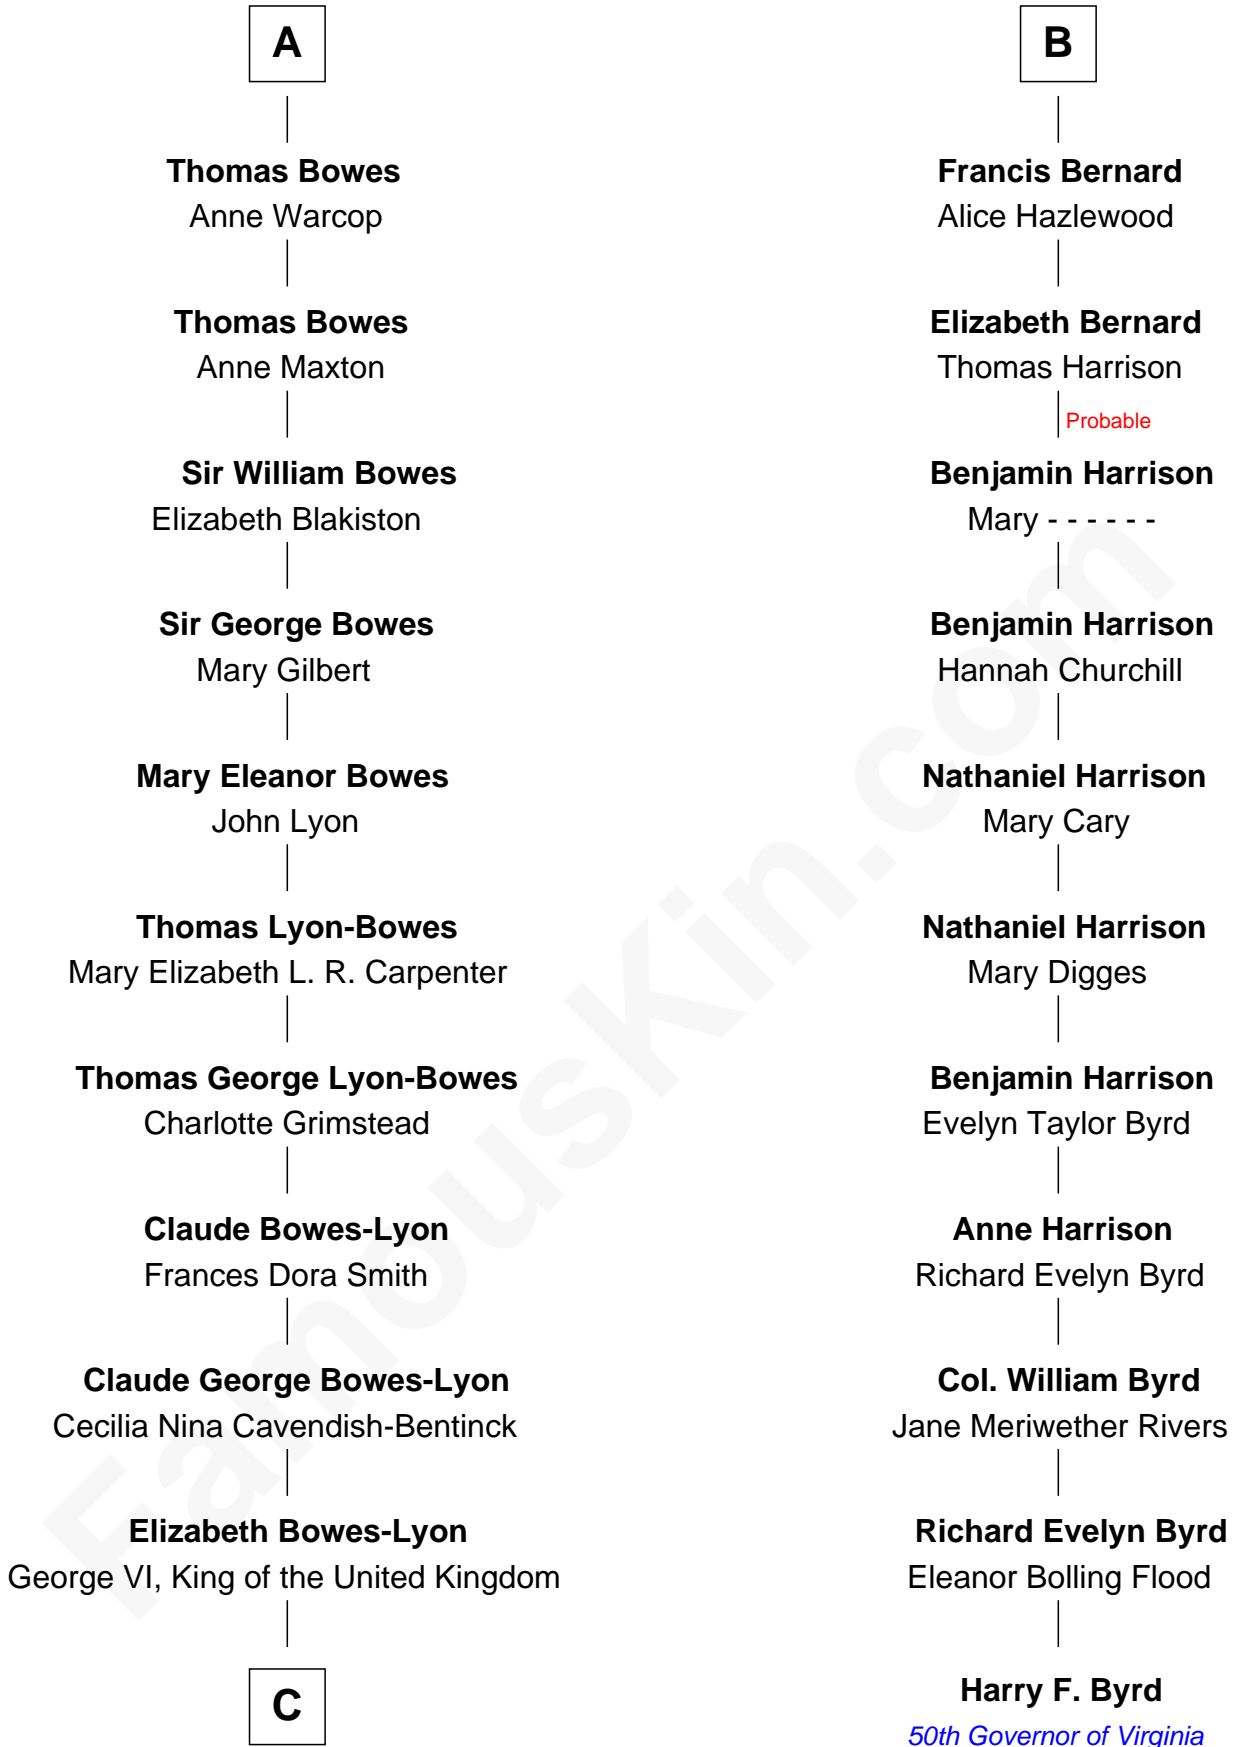

FamousKin.com Relationship Chart of

Prince William

Prince of Wales

17th cousin 2 times removed of

Harry F. Byrd

50th Governor of Virginia

Sir Thomas de Beauchamp

Katherine de Mortimer

C

Elizabeth II, Queen of the United Kingdom

Prince Philip of Edinburgh

Charles III, King of the United Kingdom

Princess Diana Frances Spencer

Prince William

Prince of Wales

FamousKin.com