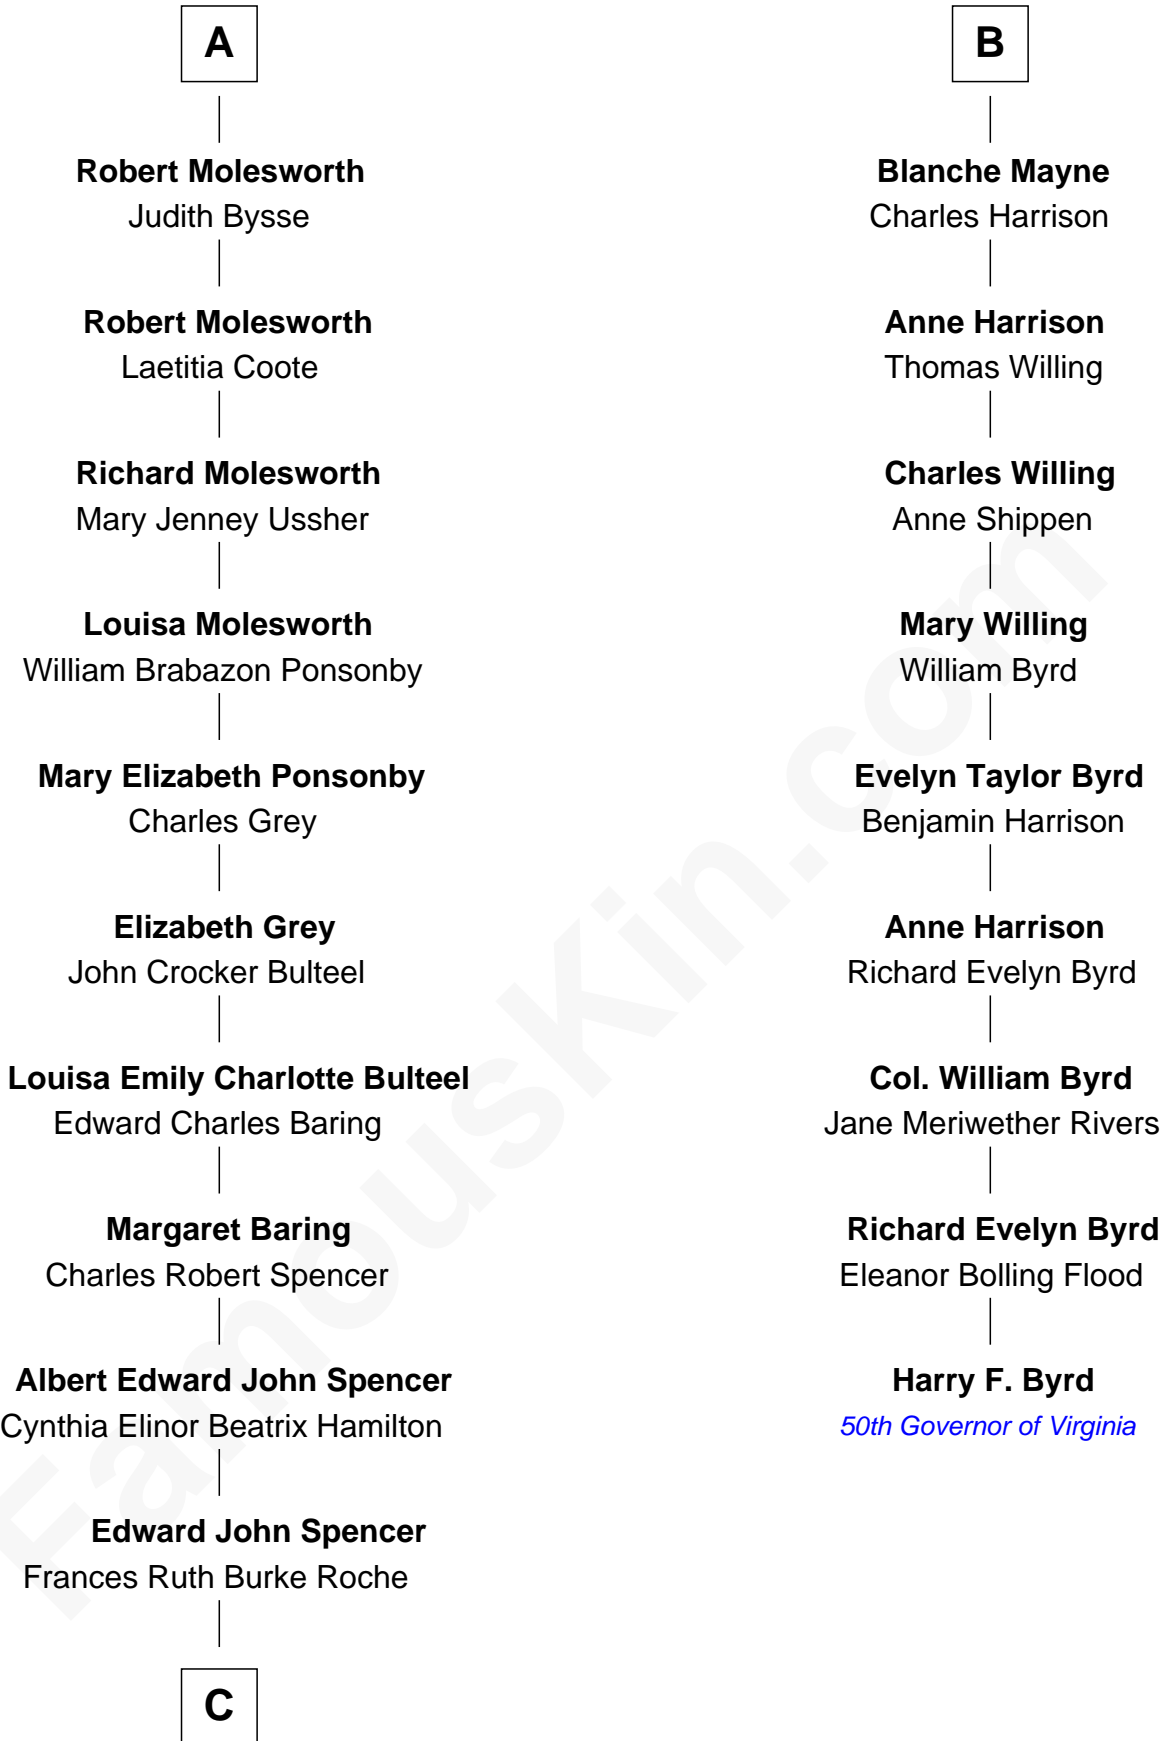

FamousKin.com Relationship Chart of

Prince William

Prince of Wales

15th cousin 3 times removed of

Harry F. Byrd

50th Governor of Virginia

Sir Robert Corbet

Margaret - - - - -

Sir John Sandford

Richard Sandford

Jane Bromley

Hugh Sandford

Jane Dodd

Elizabeth Sandford

John Barker

George Barker

- - - - - Steventon

Margaret Barker

Richard Griffith

Dorothy Griffith

John Mayne

B

C

Princess Diana Frances Spencer
Charles III, King of the United Kingdom