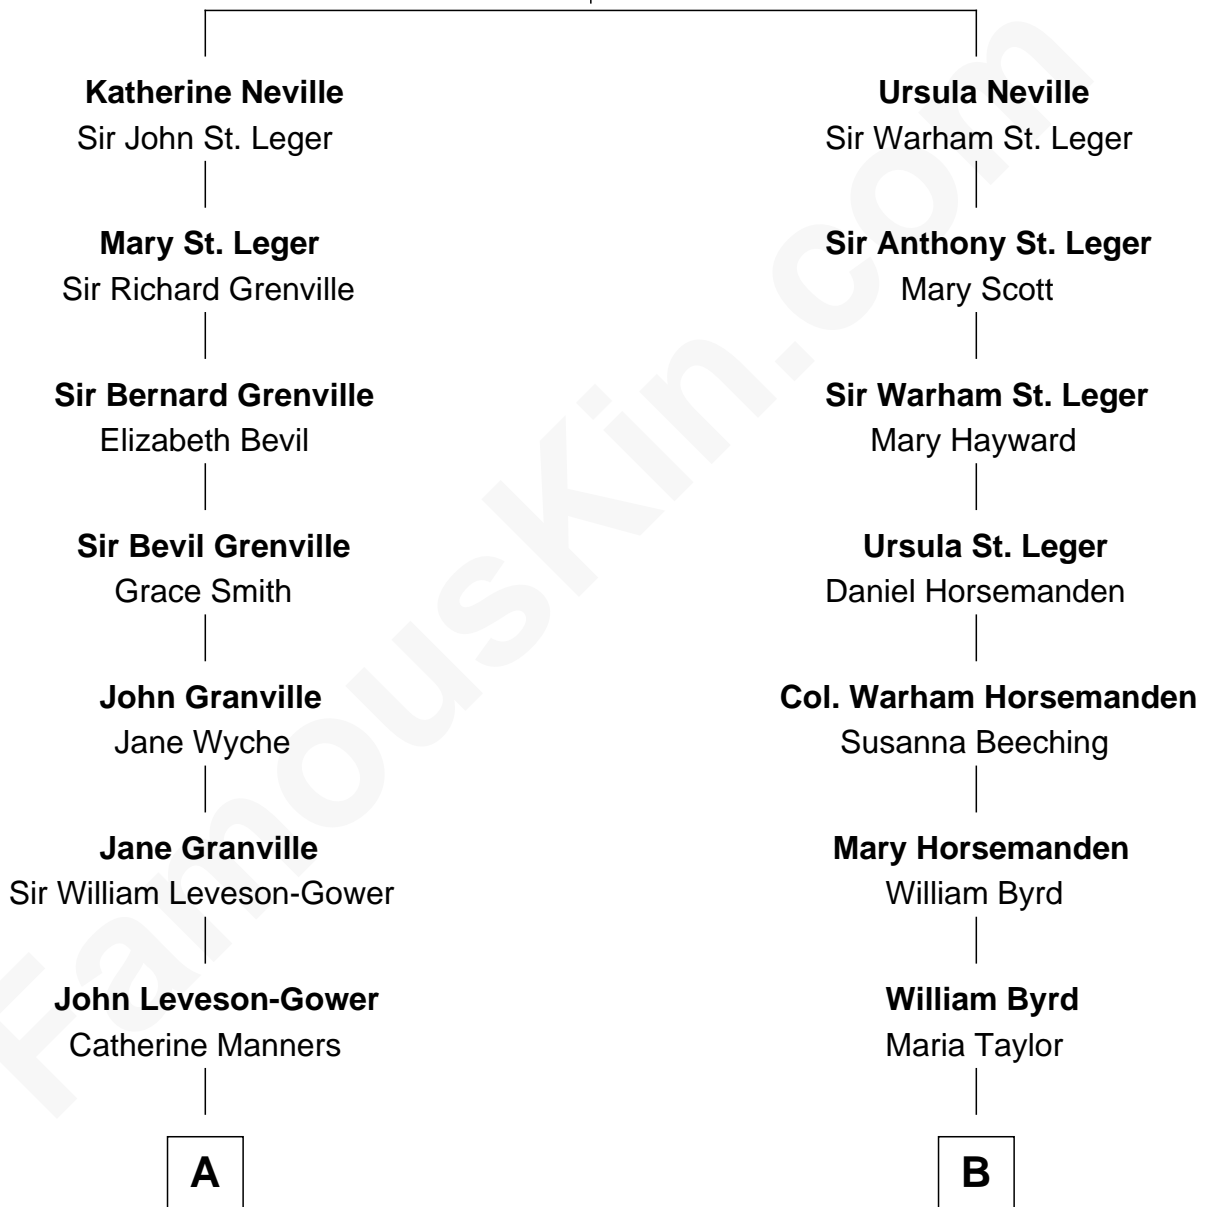

# FamousKin.com Relationship Chart of

**Prince William**

*Prince of Wales*

12th cousin 5 times removed of

**Harry F. Byrd**

*50th Governor of Virginia*

**George Neville**

Mary Stafford

**A**

**John Leveson-Gower**

Evelyn Pierrepont

**Gertrude Leveson-Gower**

John Russell

**Francis Russell**

Elizabeth Keppel

**Sir John Russell**

Georgiana Gordon

**Louisa Jane Russell**

James Hamilton

**James Hamilton**

Mary Anna Curzon-Howe

**James Albert Edward Hamilton**

Rosalind Cecilia Caroline Bingham

**Cynthia Elinor Beatrix Hamilton**

Albert Edward John Spencer

**Edward John Spencer**

Frances Ruth Burke Roche

**Princess Diana Frances Spencer**

Charles III, King of the United Kingdom

**Prince William**

*Prince of Wales*

**B**