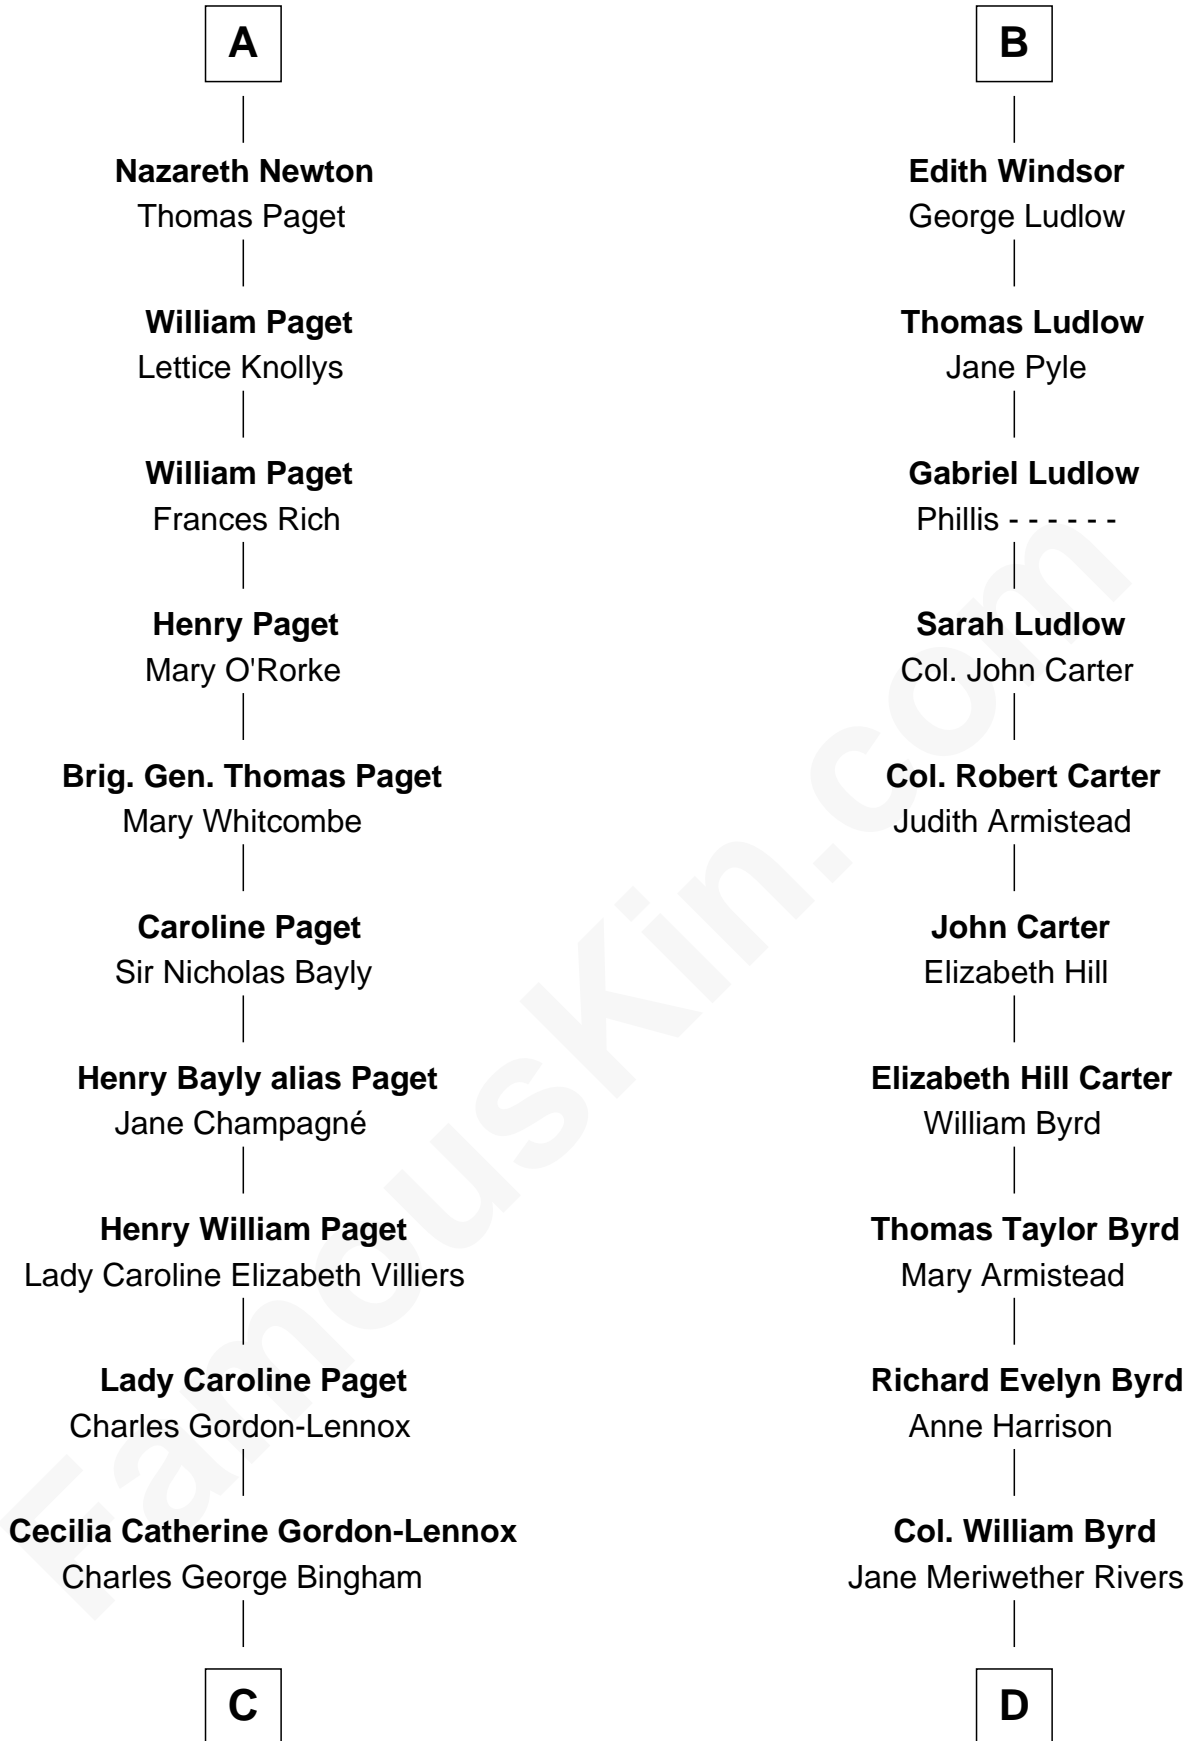

FamousKin.com Relationship Chart of

Prince William

Prince of Wales

18th cousin 3 times removed of

Harry F. Byrd

50th Governor of Virginia

Sir Hugh de Courtenay

Agnes de St. John

John Andrews

Elizabeth Andrews

Sir Thomas de Windsor

Sir Andrews de Windsor

Elizabeth Blount

B

C

Rosalind Cecilia Caroline Bingham

James Albert Edward Hamilton

Cynthia Elinor Beatrix Hamilton

Albert Edward John Spencer

Edward John Spencer

Frances Ruth Burke Roche

Princess Diana Frances Spencer

Charles III, King of the United Kingdom

Prince William