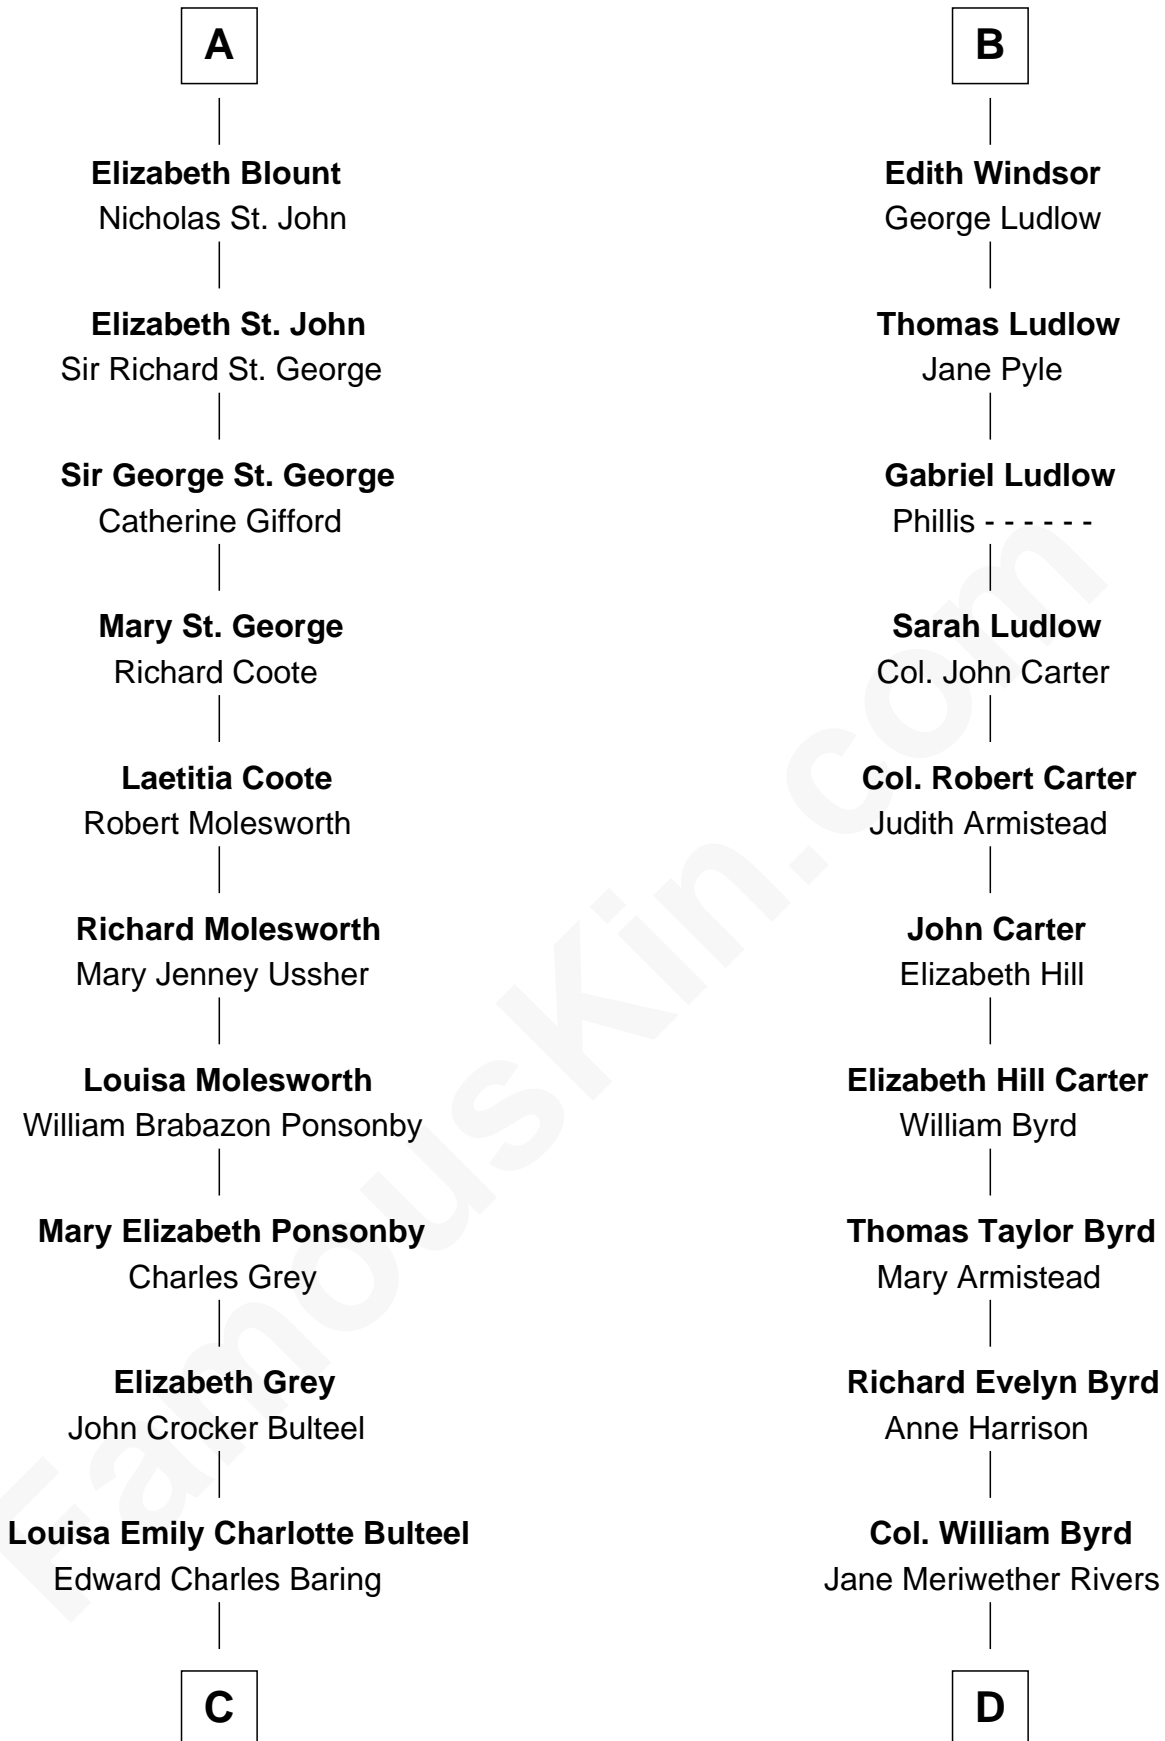

# FamousKin.com Relationship Chart of

**Prince William**

*Prince of Wales*

18th cousin 3 times removed of

**Harry F. Byrd**

*50th Governor of Virginia*

**Sir Thomas de Swynnerton**

**C**

**Margaret Baring**  
Charles Robert Spencer

**Albert Edward John Spencer**  
Cynthia Elinor Beatrix Hamilton

**Edward John Spencer**  
Frances Ruth Burke Roche

**Princess Diana Frances Spencer**  
Charles III, King of the United Kingdom

**Prince William**  
*Prince of Wales*

**D**

**Richard Evelyn Byrd**  
Eleanor Bolling Flood

**Harry F. Byrd**  
*50th Governor of Virginia*

FamousKin.com