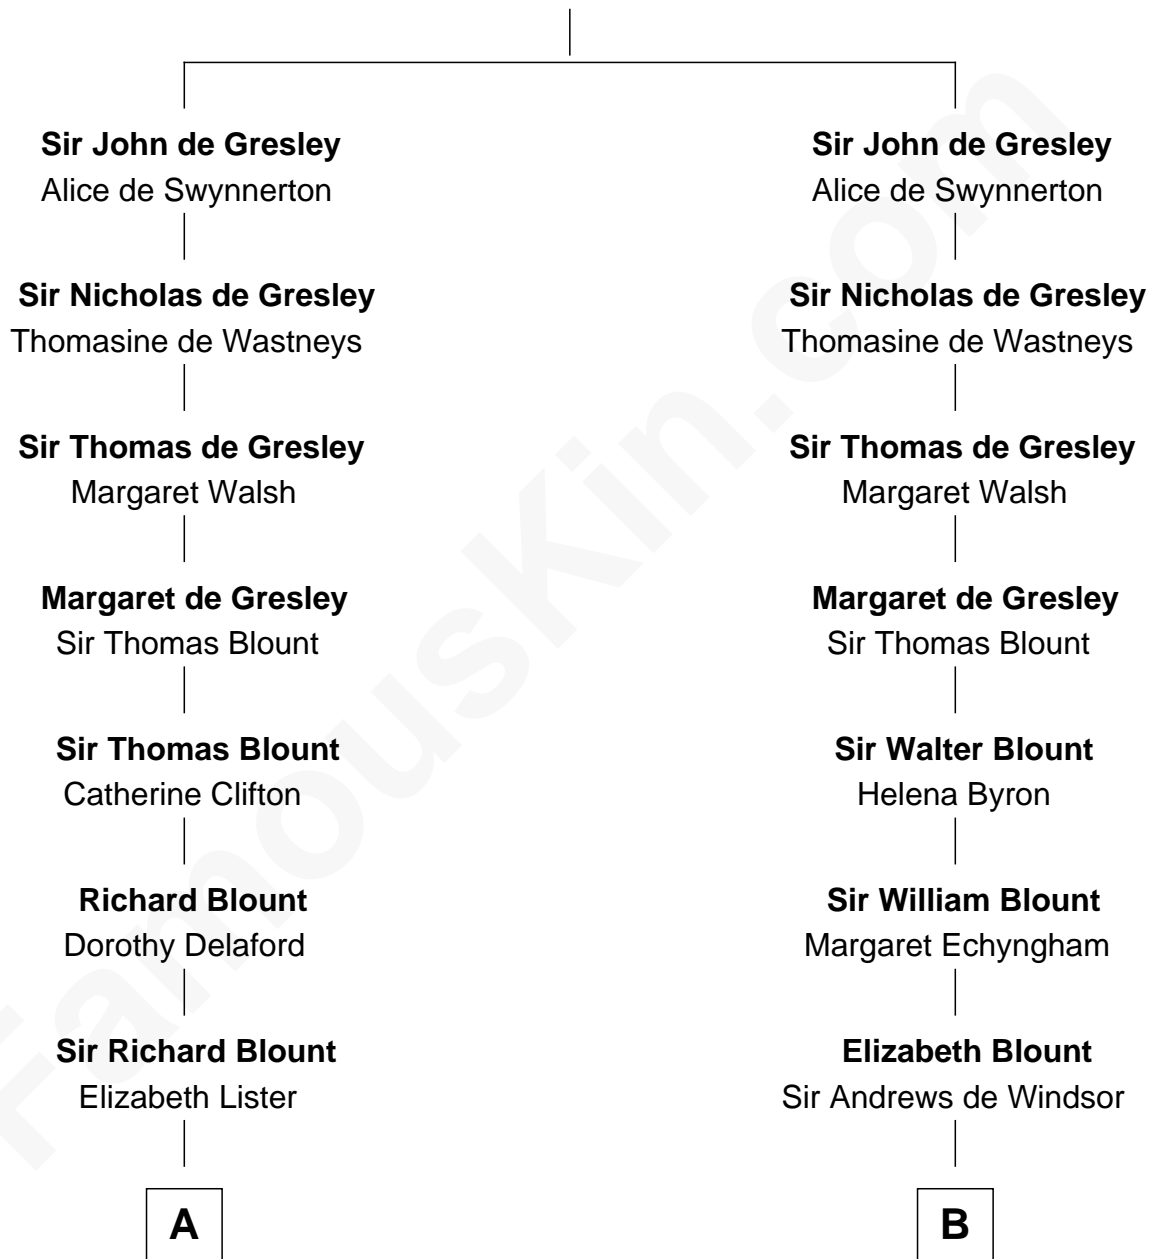

FamousKin.com Relationship Chart of

Prince William

Prince of Wales

18th cousin 3 times removed of

Harry F. Byrd

50th Governor of Virginia

Sir Geoffrey de Gresley

Margaret Gernon

C

Margaret Baring
Charles Robert Spencer

Albert Edward John Spencer
Cynthia Elinor Beatrix Hamilton

Edward John Spencer
Frances Ruth Burke Roche

Princess Diana Frances Spencer
Charles III, King of the United Kingdom

Prince William
Prince of Wales

D

Richard Evelyn Byrd
Eleanor Bolling Flood

Harry F. Byrd
50th Governor of Virginia

FamousKin.com