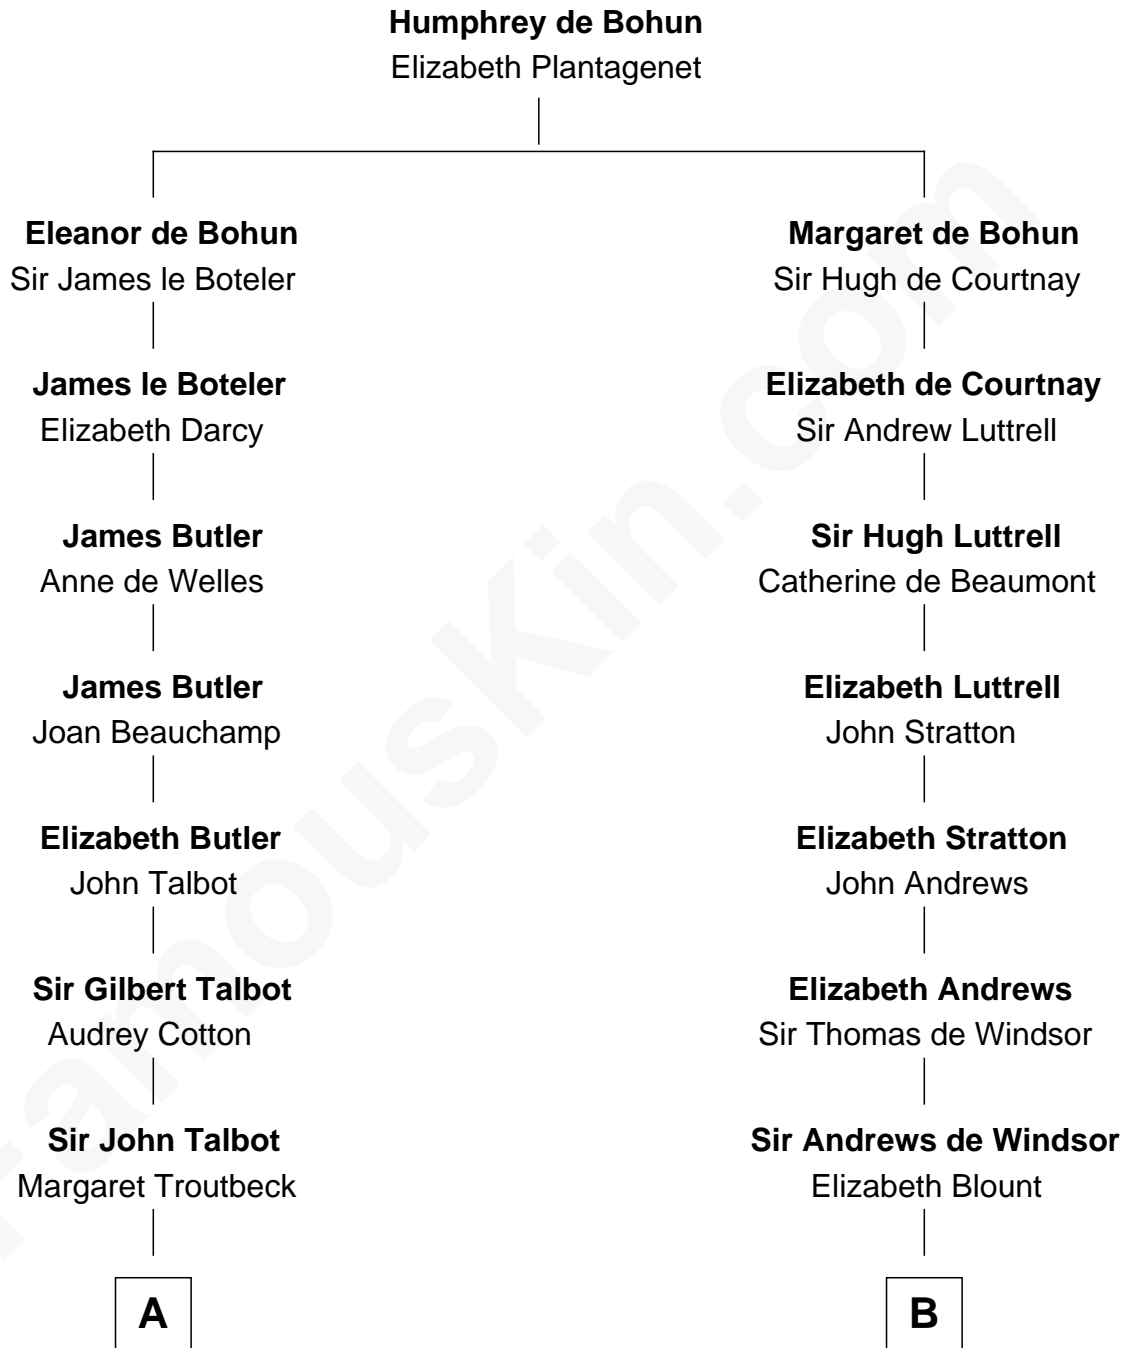

FamousKin.com
Relationship Chart of
Prince William
Prince of Wales

18th cousin 3 times removed of
Harry F. Byrd
50th Governor of Virginia

C

Claude George Bowes-Lyon
Cecilia Nina Cavendish-Bentinck

Elizabeth Bowes-Lyon
George VI, King of the United Kingdom

Elizabeth II, Queen of the United Kingdom
Prince Philip of Edinburgh

Charles III, King of the United Kingdom
Princess Diana Frances Spencer

Prince William
Prince of Wales

D

Richard Evelyn Byrd
Eleanor Bolling Flood