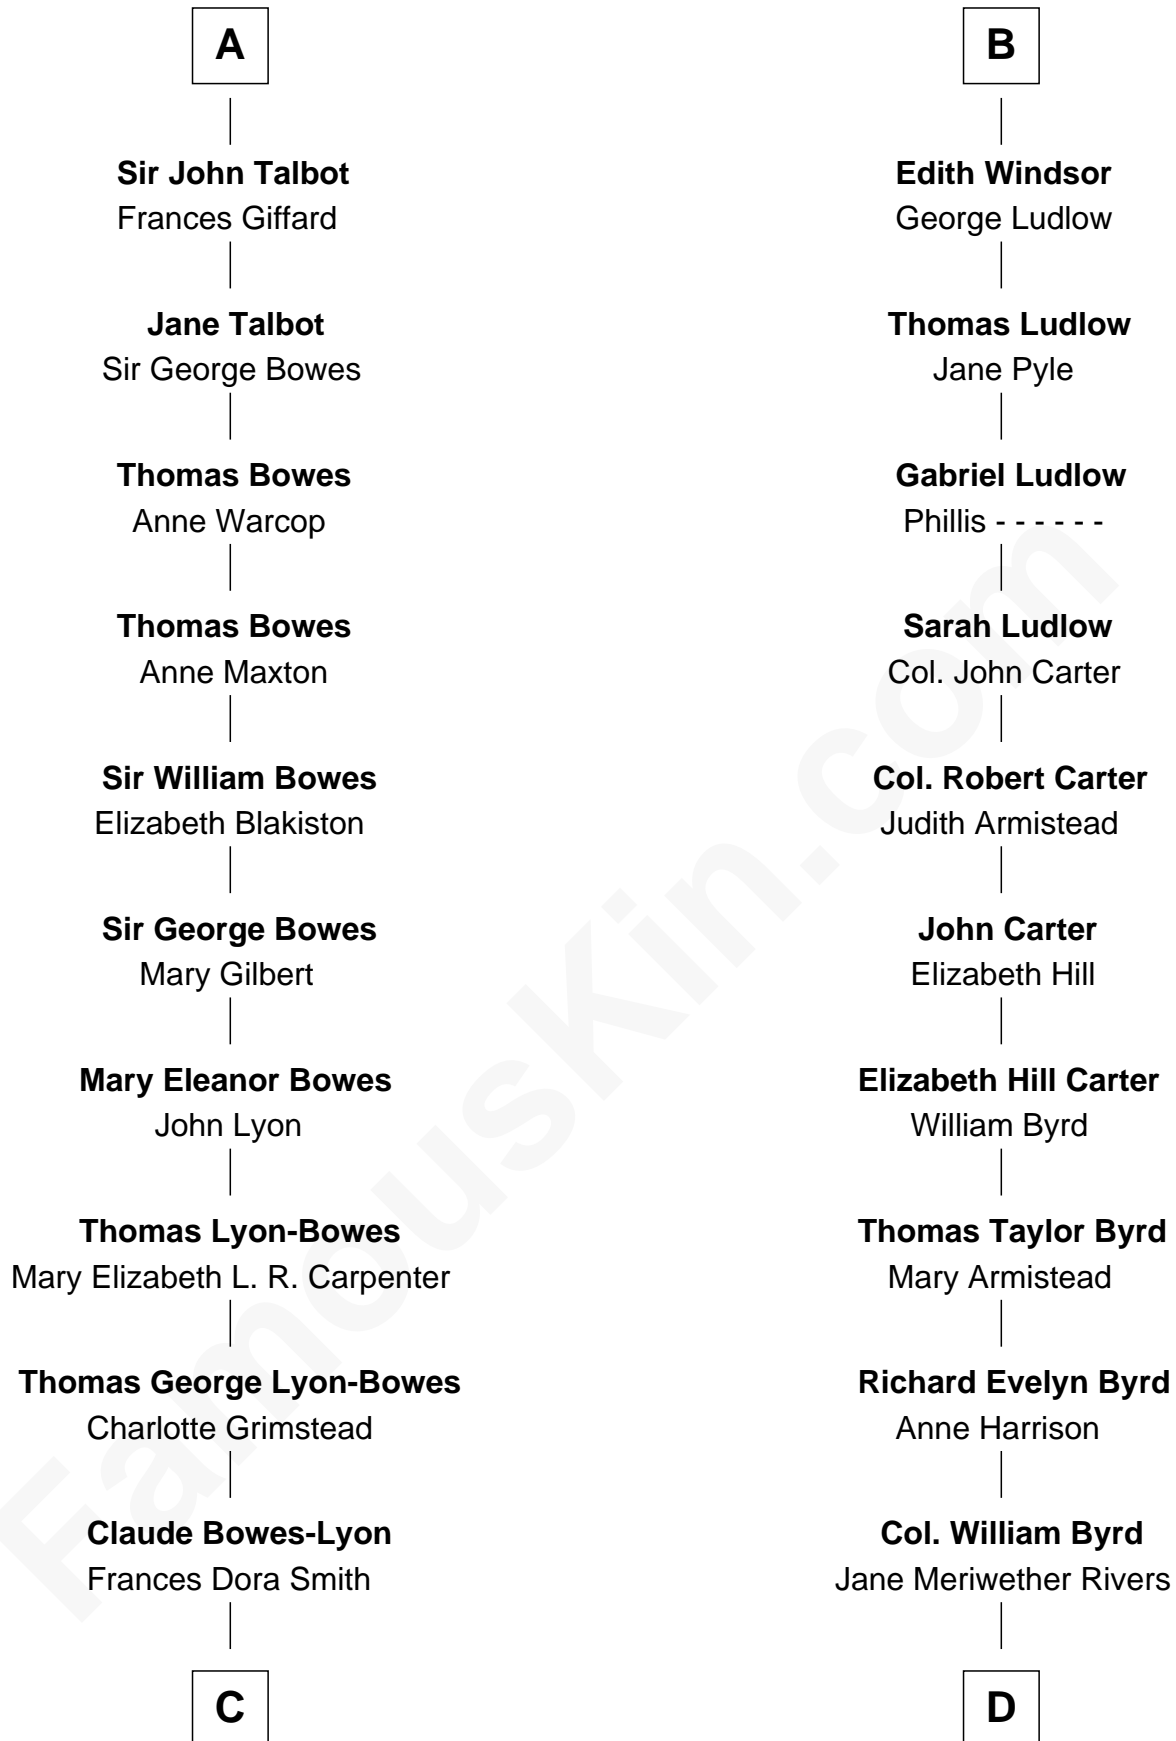

FamousKin.com
Relationship Chart of
Prince William
Prince of Wales

18th cousin 3 times removed of
Harry F. Byrd
50th Governor of Virginia

C

Claude George Bowes-Lyon
Cecilia Nina Cavendish-Bentinck

Elizabeth Bowes-Lyon
George VI, King of the United Kingdom

Elizabeth II, Queen of the United Kingdom
Prince Philip of Edinburgh

Charles III, King of the United Kingdom
Princess Diana Frances Spencer

Prince William
Prince of Wales

D

Richard Evelyn Byrd
Eleanor Bolling Flood