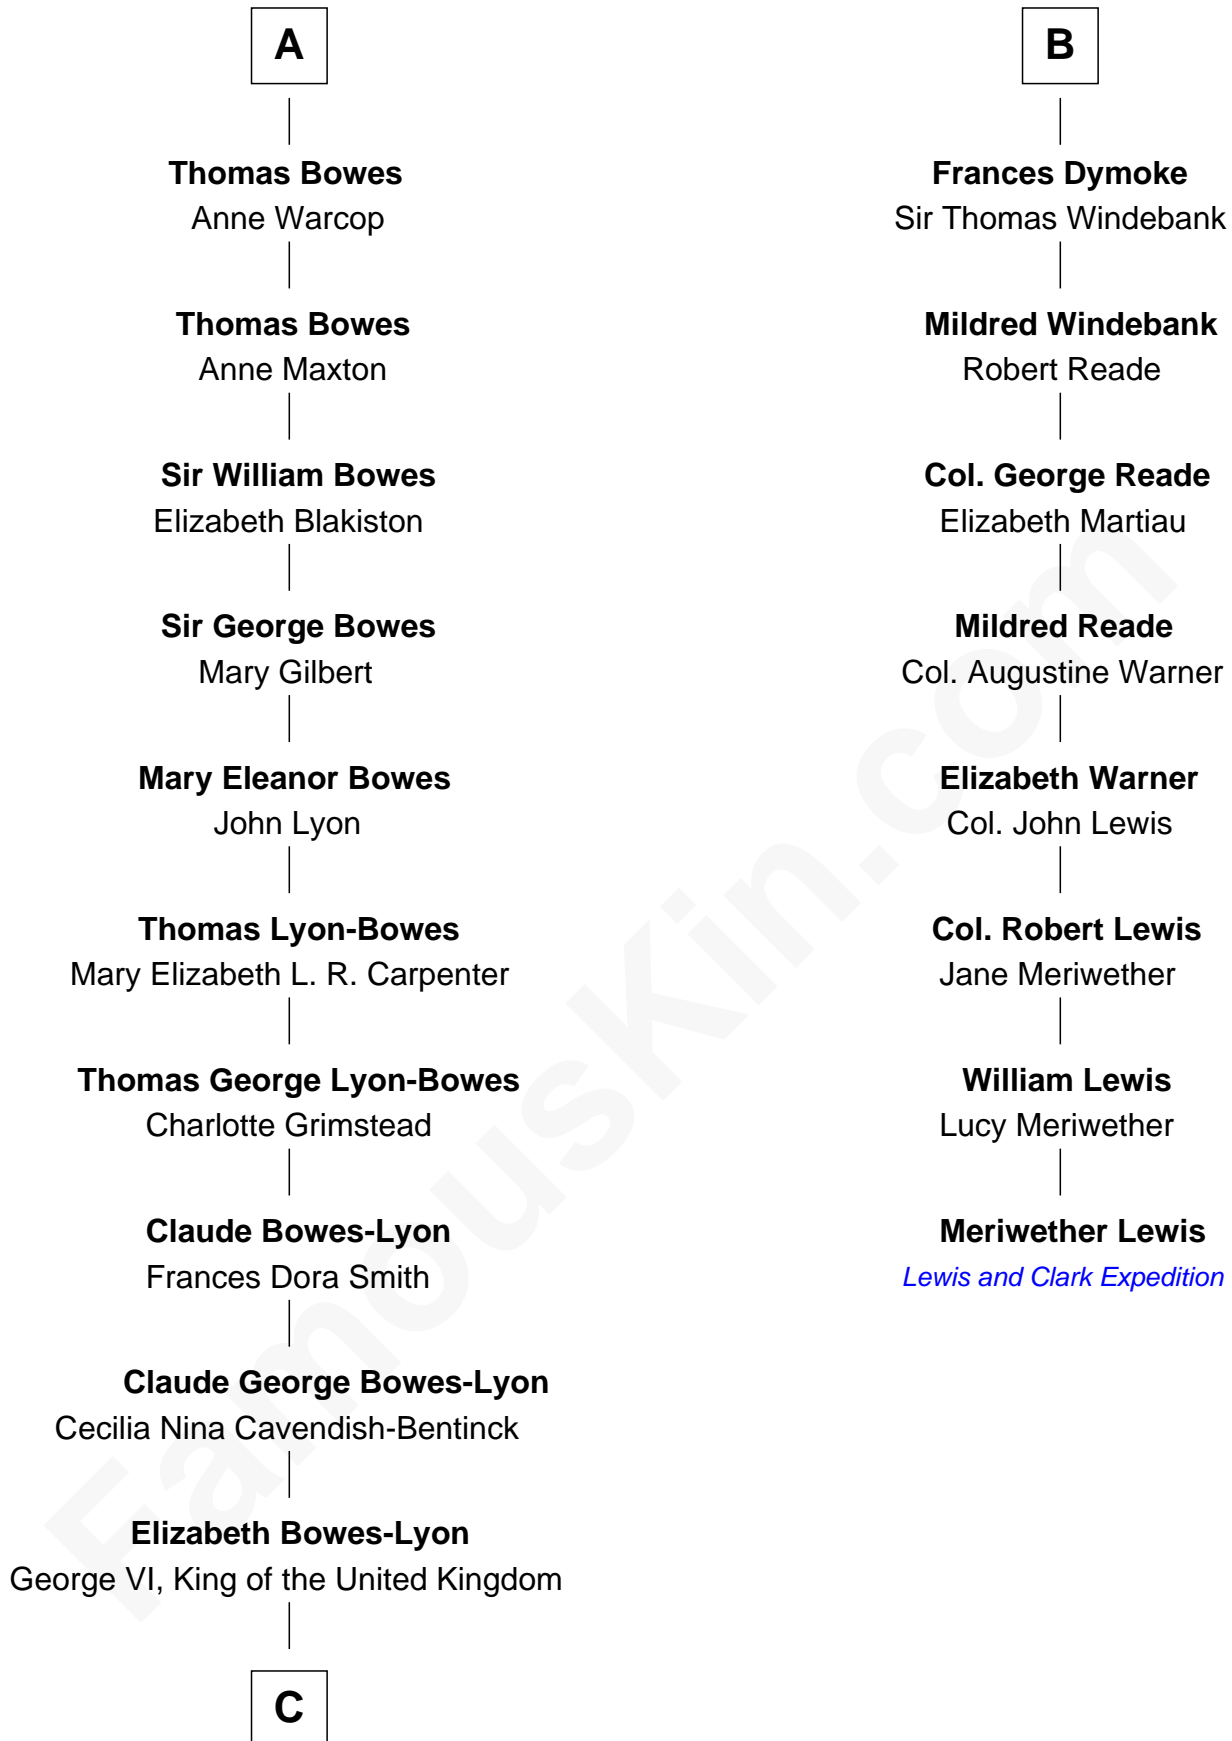

FamousKin.com
Relationship Chart of
Prince William
Prince of Wales

14th cousin 5 times removed of
Meriwether Lewis
Lewis and Clark Expedition

Sir Robert de Clifford
 Isabel de Berkeley

C

Elizabeth II, Queen of the United Kingdom

Prince Philip of Edinburgh

Charles III, King of the United Kingdom

Princess Diana Frances Spencer

Prince William

Prince of Wales

FamousKin.com