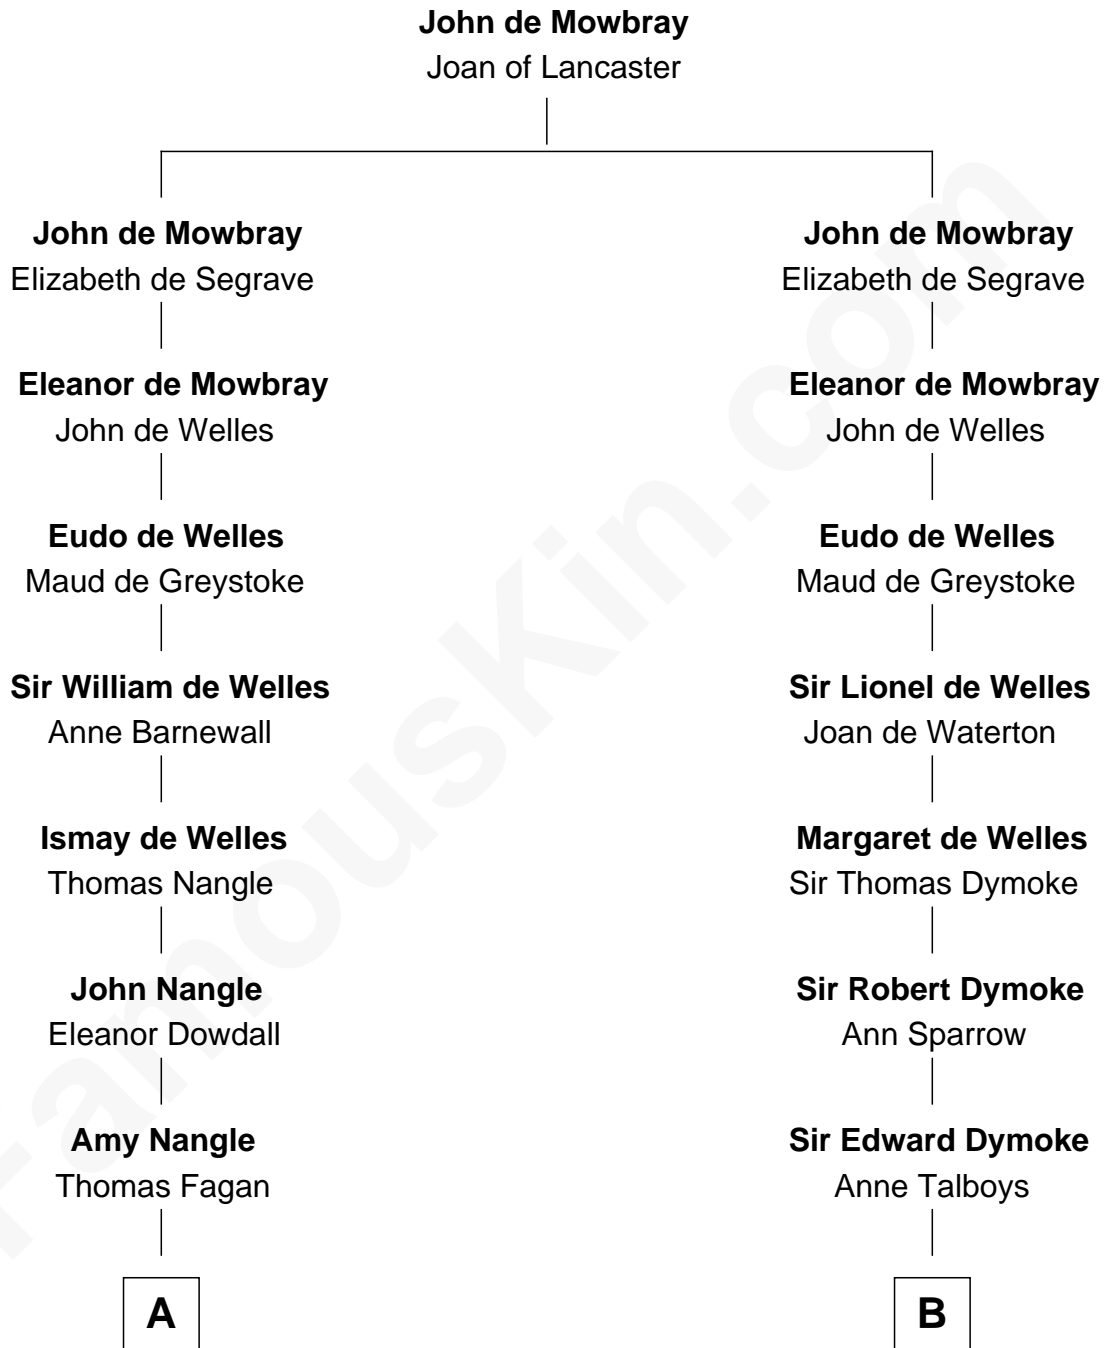

**FamousKin.com**  
**Relationship Chart of**  
**Prince William**  
*Prince of Wales*

14th cousin 6 times removed of

**Meriwether Lewis**  
*Lewis and Clark Expedition*

**A**

**Richard Fagan**  
Cecily Holmes

**John Fagan**  
Alice Segrave

**John Fagan**  
Beale Knowles

**Christopher Fagan**  
Mary Nagle

**Patrick Fagan**  
Christiana FitzMaurice

**Christopher Alexander Fagan**  
Hyacinthe Gabrielle Varis

**Hyacinthe Gabrielle Fagan**  
Sir Richard Colley Wellesley

**Meriwether Lewis**  
*Lewis and Clark Expedition*

**C**

**Elizabeth Bowes-Lyon**

George VI, King of the United Kingdom

**Elizabeth II, Queen of the United Kingdom**

Prince Philip of Edinburgh

**Charles III, King of the United Kingdom**