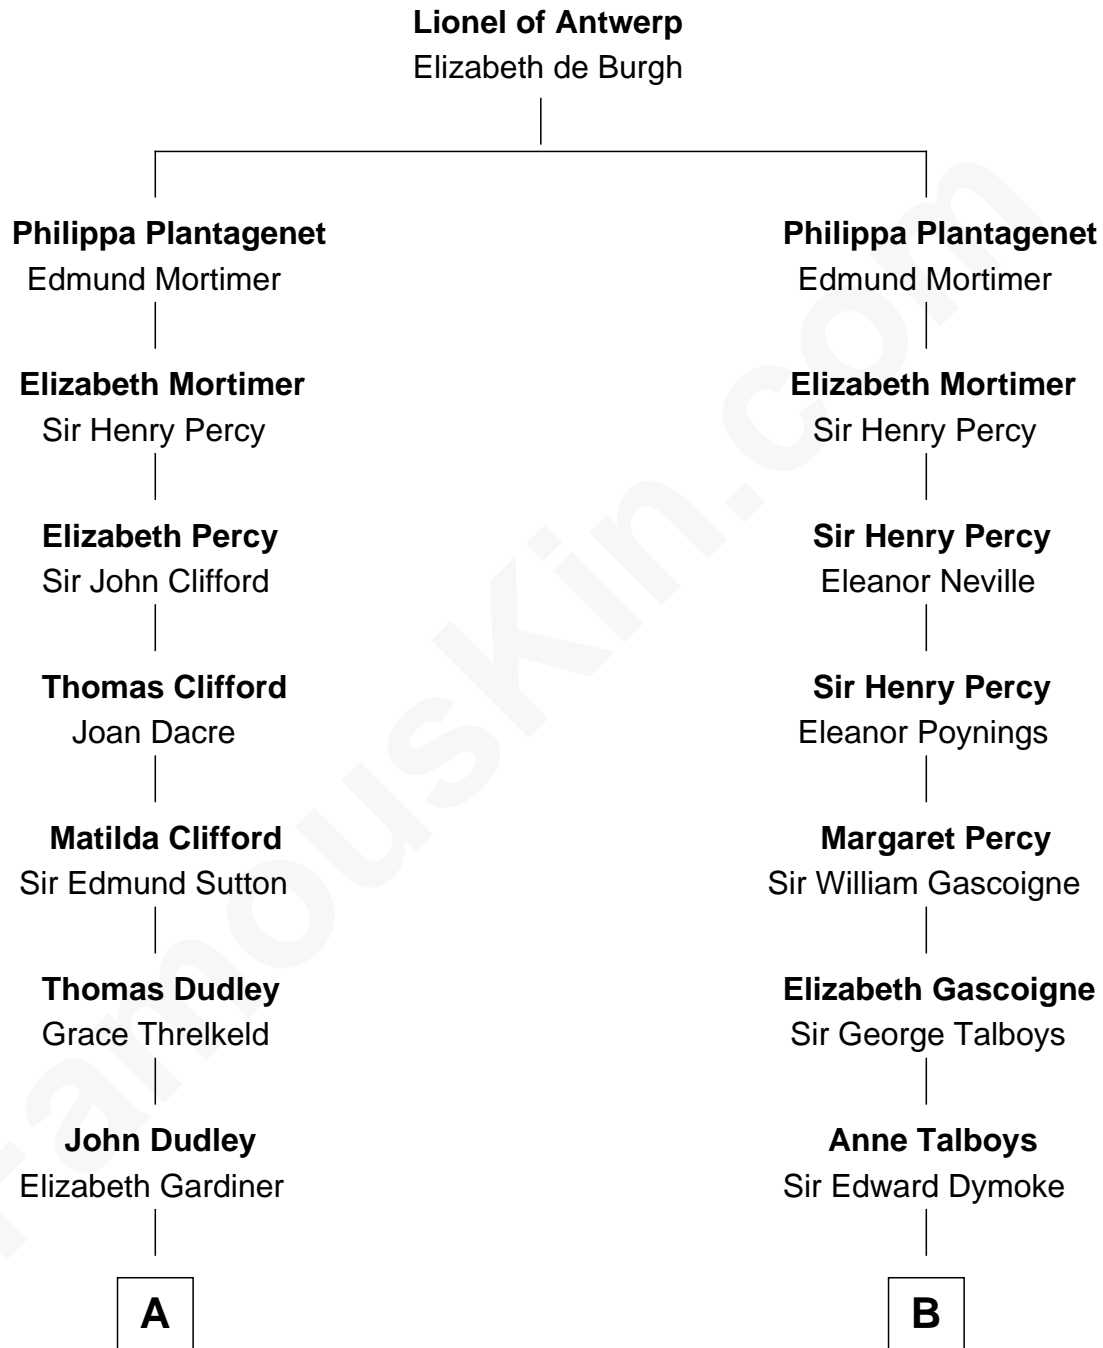

FamousKin.com
Relationship Chart of
Prince William
Prince of Wales

14th cousin 5 times removed of

Meriwether Lewis
Lewis and Clark Expedition

C

Edward John Spencer
Frances Ruth Burke Roche

Princess Diana Frances Spencer
Charles III, King of the United Kingdom

Prince William
Prince of Wales

FamousKin.com