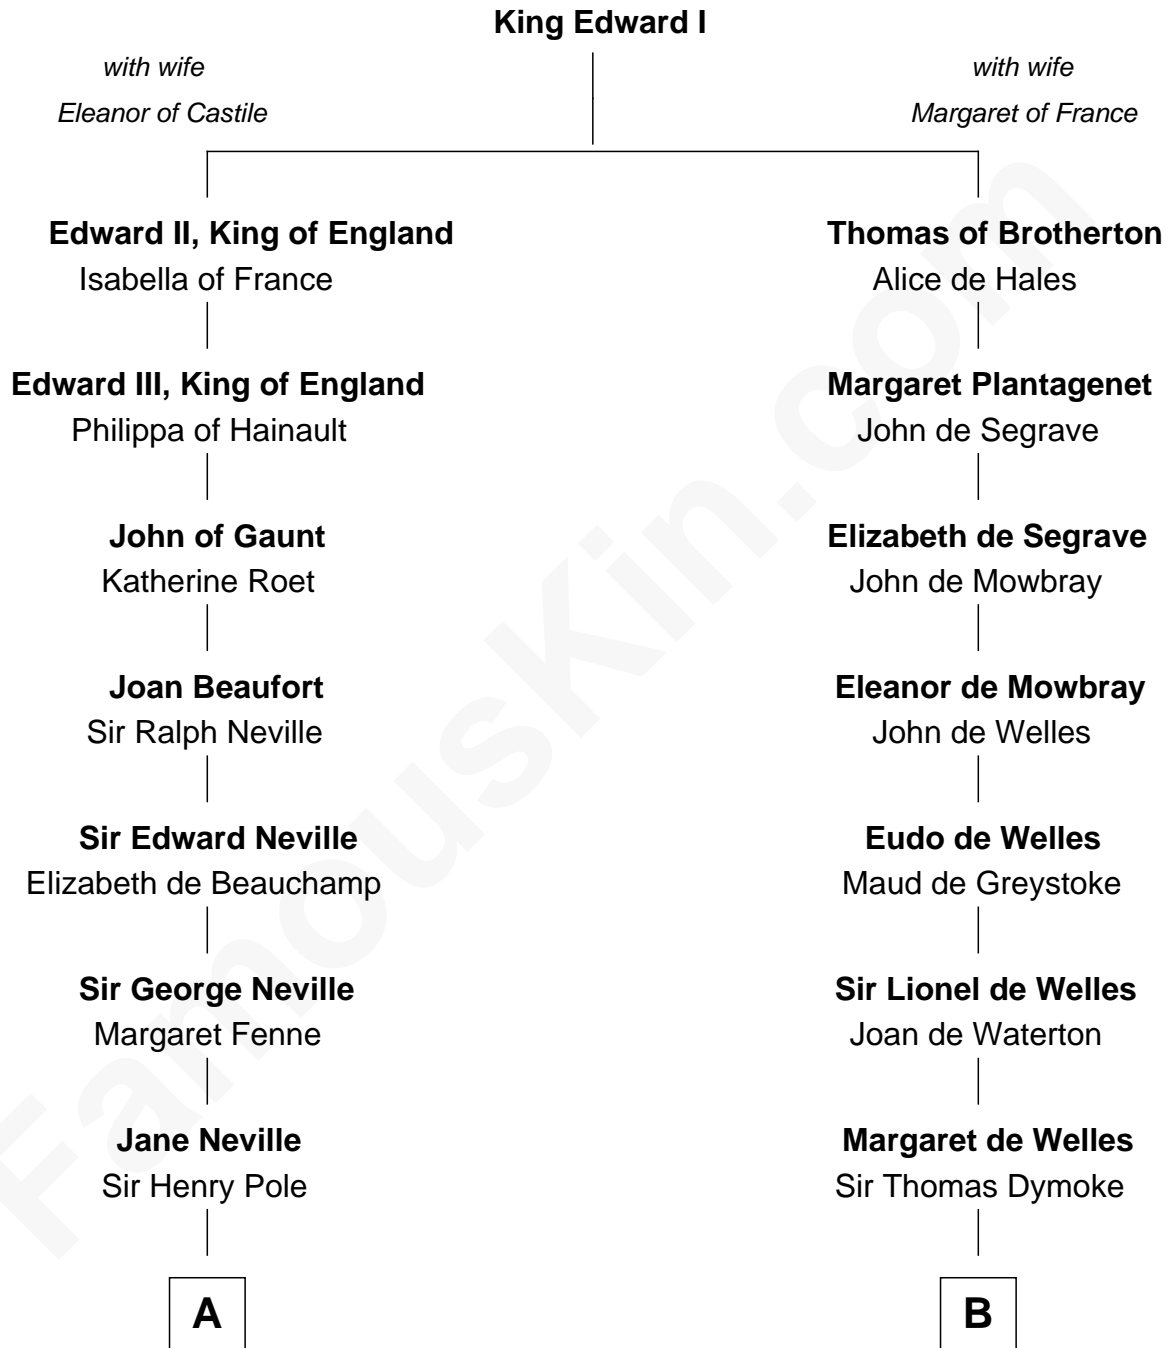

**FamousKin.com**  
**Relationship Chart of**  
**Prince William**  
*Prince of Wales*

16th cousin 5 times removed of

**Meriwether Lewis**  
*Lewis and Clark Expedition*

**A**

**Katherine Pole**  
Sir Francis Hastings

**Frances Hastings**  
Sir Henry Compton

**Margaret Compton**  
Henry Mordaunt

**Sir John Mordaunt**  
Elizabeth Howard

**John Mordaunt**  
Elizabeth Carey

**Lewis Mordaunt**  
Mary Collyer

**Anna Maria Mordaunt**  
Stephen Poyntz