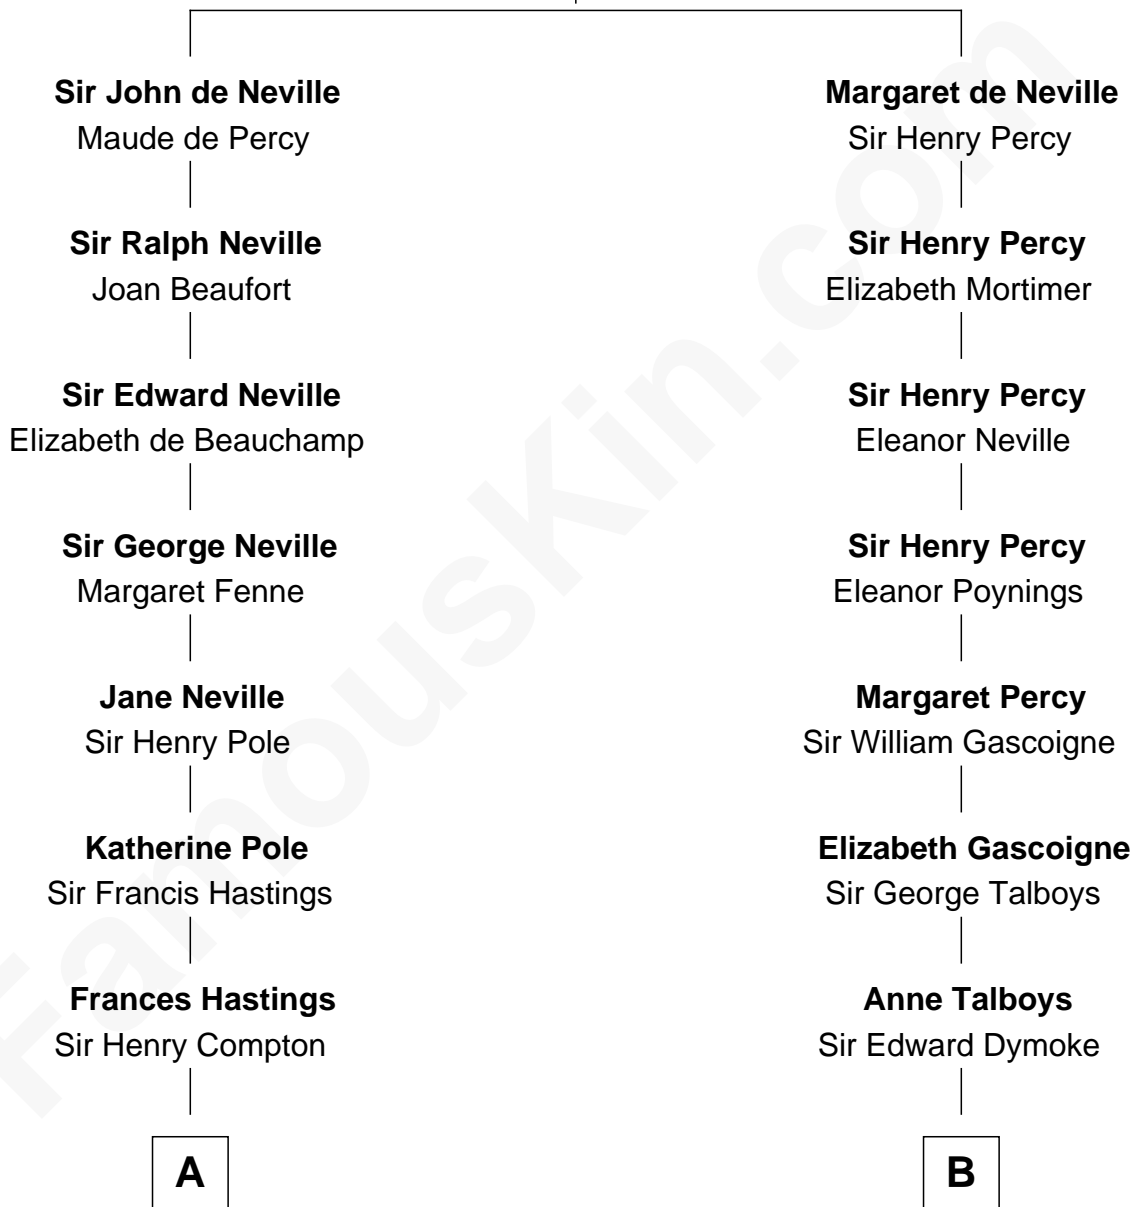

**FamousKin.com**  
**Relationship Chart of**  
**Prince William**  
*Prince of Wales*

14th cousin 5 times removed of

**Meriwether Lewis**  
*Lewis and Clark Expedition*

**Sir Ralph de Neville**  
 Alice de Audley

**C**

**Edward John Spencer**  
Frances Ruth Burke Roche

**Princess Diana Frances Spencer**  
Charles III, King of the United Kingdom

**Prince William**  
*Prince of Wales*

FamousKin.com