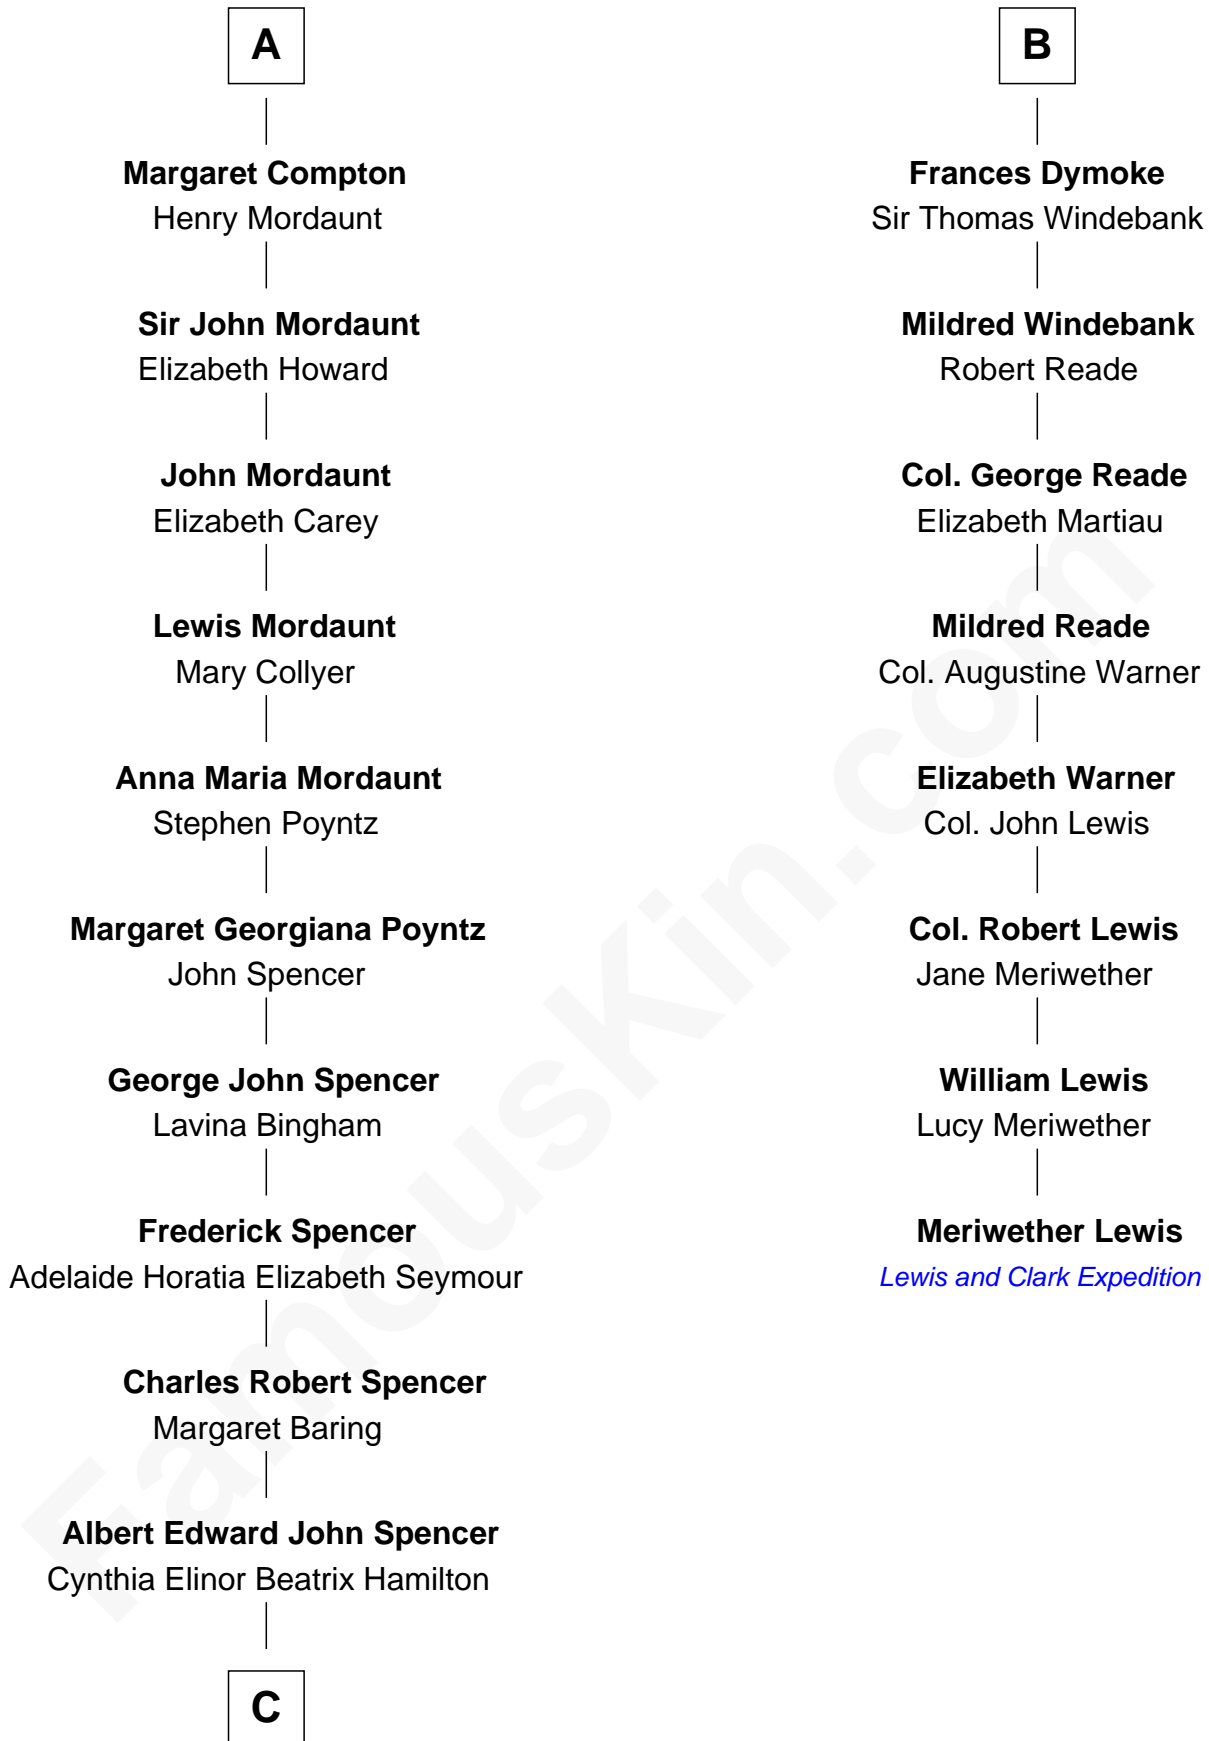

**FamousKin.com**  
**Relationship Chart of**  
**Prince William**  
*Prince of Wales*

14th cousin 5 times removed of

**Meriwether Lewis**  
*Lewis and Clark Expedition*

**Sir Ralph de Neville**  
 Alice de Audley

**C**

**Edward John Spencer**  
Frances Ruth Burke Roche

**Princess Diana Frances Spencer**  
Charles III, King of the United Kingdom

**Prince William**  
*Prince of Wales*

FamousKin.com