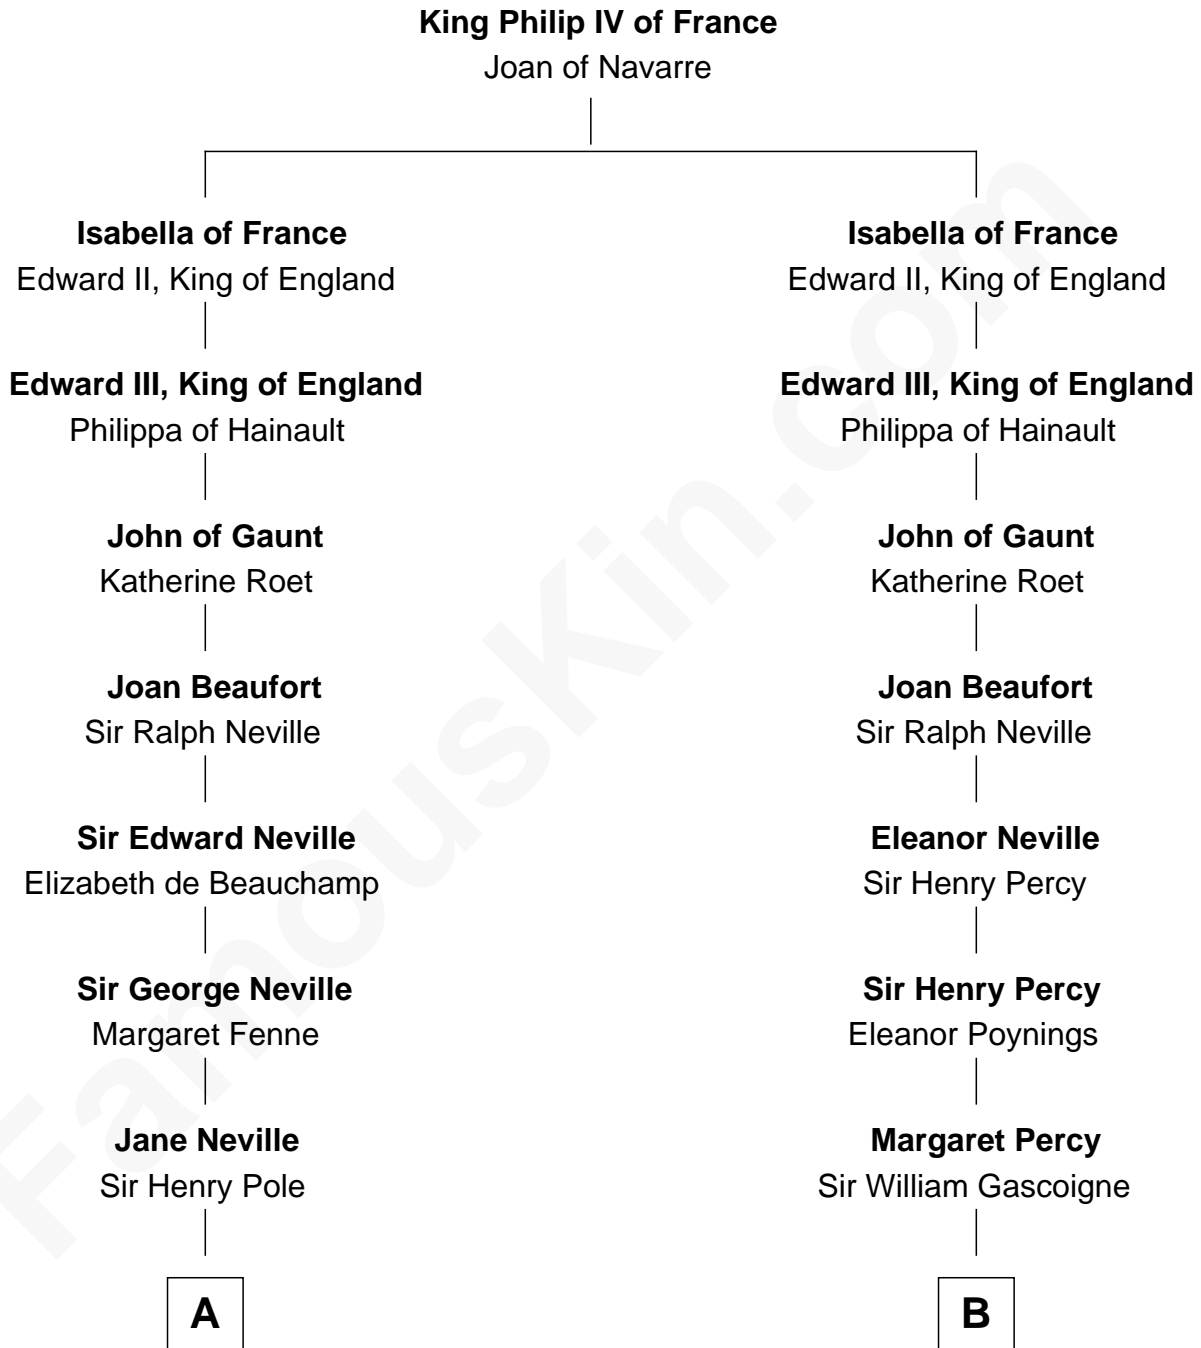

**FamousKin.com**  
**Relationship Chart of**  
**Prince William**  
*Prince of Wales*

16th cousin 5 times removed of

**Meriwether Lewis**  
*Lewis and Clark Expedition*

**A**

**Katherine Pole**  
Sir Francis Hastings

**Frances Hastings**  
Sir Henry Compton

**Margaret Compton**  
Henry Mordaunt

**Sir John Mordaunt**  
Elizabeth Howard

**John Mordaunt**  
Elizabeth Carey

**Lewis Mordaunt**  
Mary Collyer

**Anna Maria Mordaunt**  
Stephen Poyntz