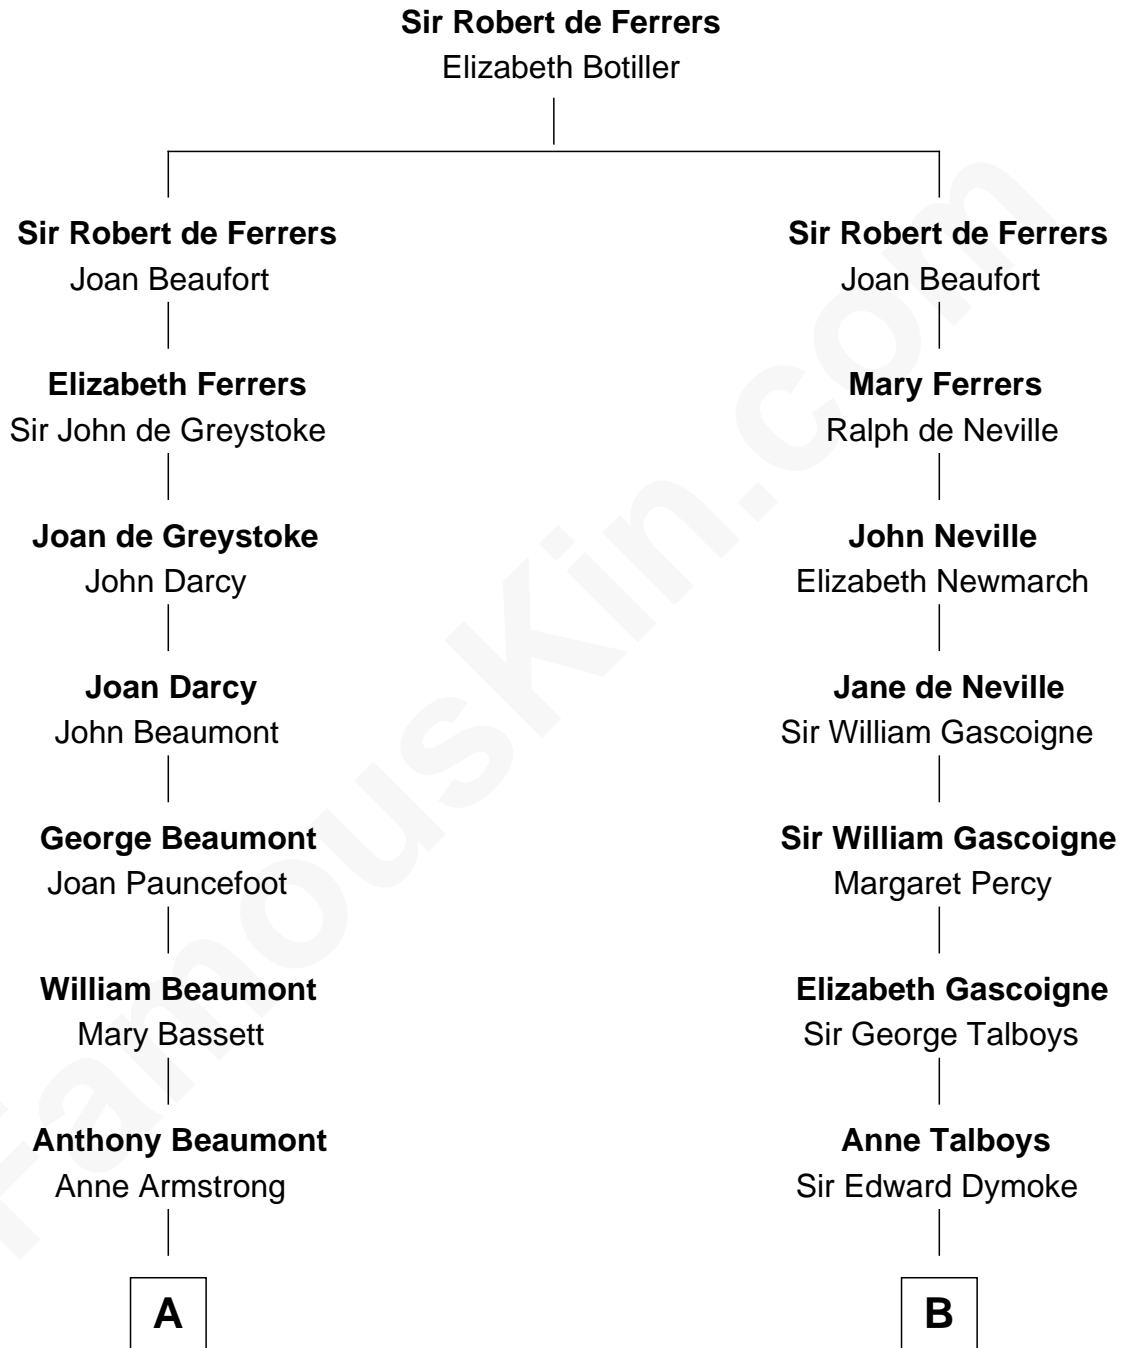

FamousKin.com
Relationship Chart of
Prince William
Prince of Wales

14th cousin 6 times removed of

Meriwether Lewis
Lewis and Clark Expedition

C

Cynthia Elinor Beatrix Hamilton

Albert Edward John Spencer

Edward John Spencer

Frances Ruth Burke Roche

Princess Diana Frances Spencer

Charles III, King of the United Kingdom

Prince William

Prince of Wales

FamousKin.com