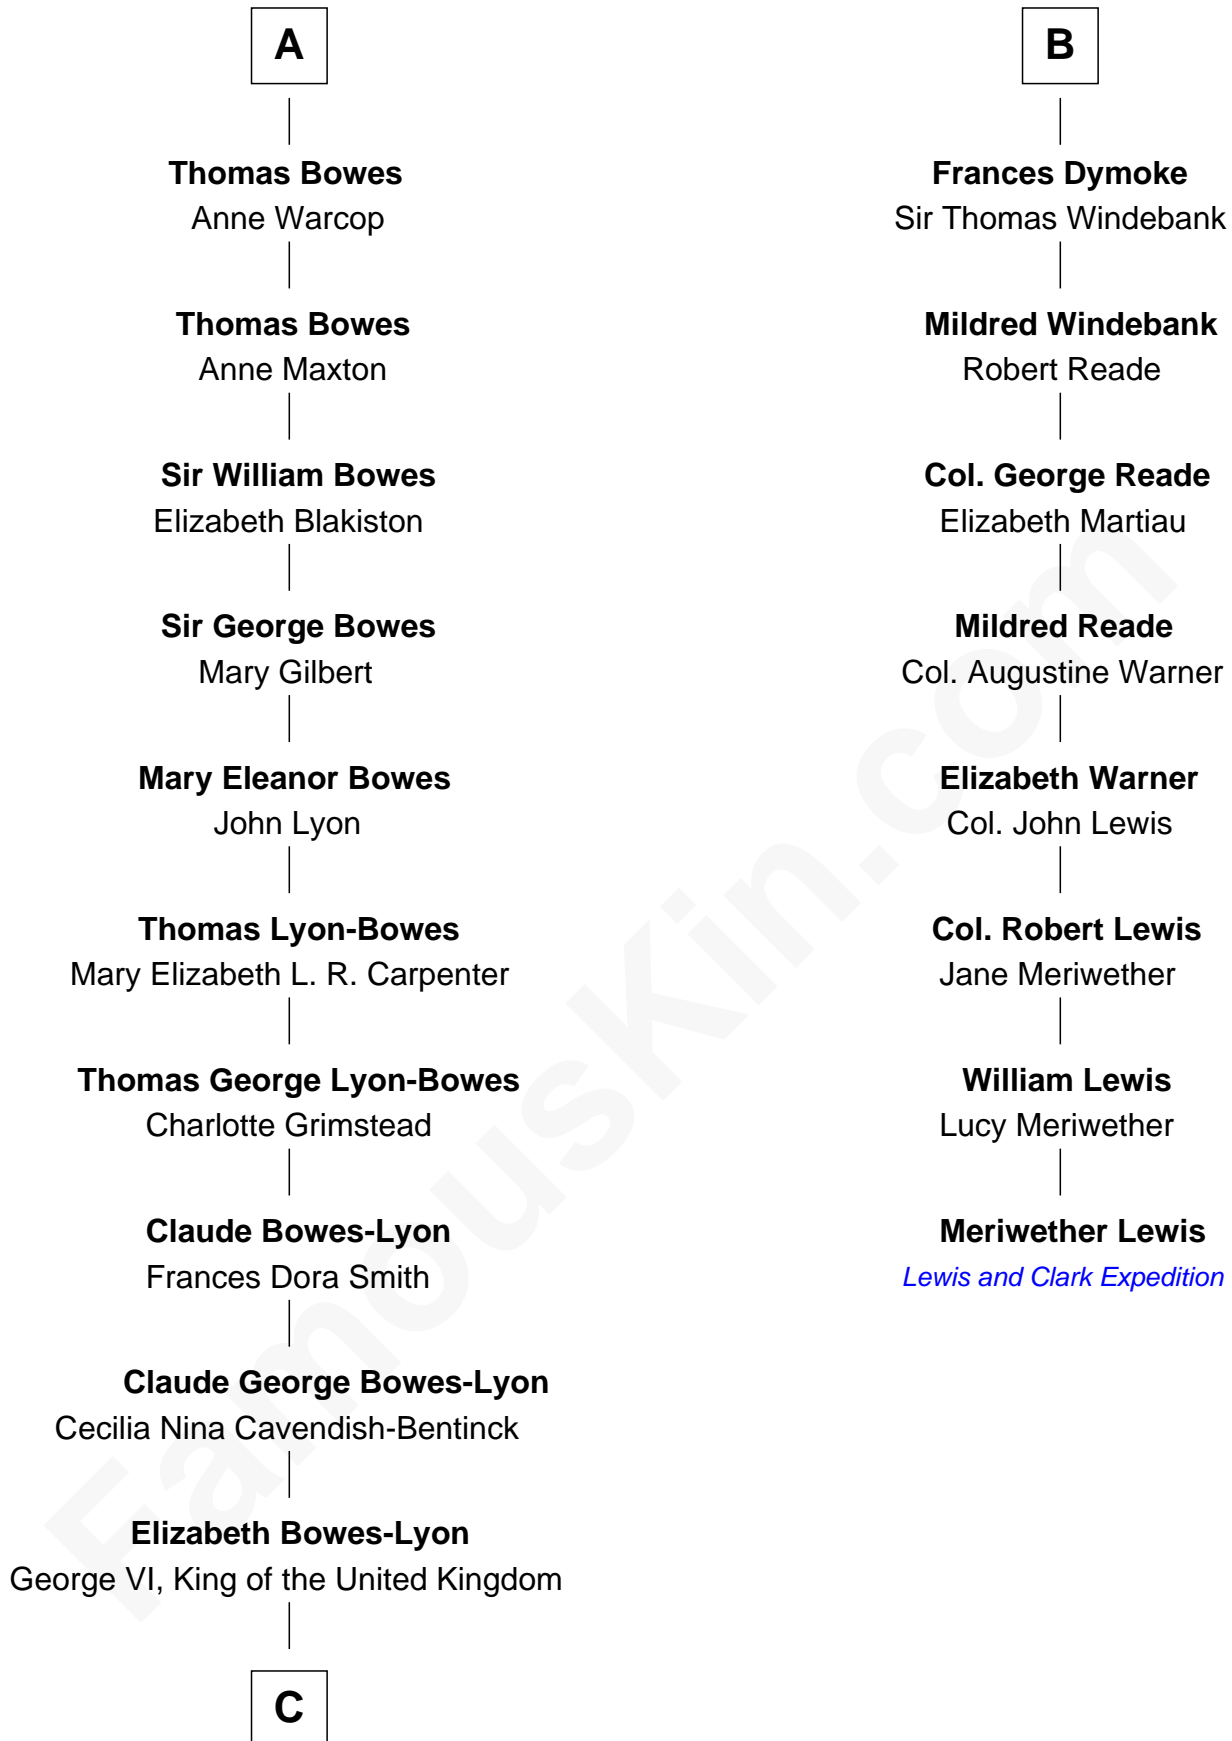

**FamousKin.com**  
**Relationship Chart of**  
**Prince William**  
*Prince of Wales*

14th cousin 5 times removed of

**Meriwether Lewis**  
*Lewis and Clark Expedition*

**Sir Henry FitzHugh**

-----

**Joan FitzHenry**  
 Sir William de Greystoke

**Sir Ralph de Greystoke**  
 Katherine de Clifford

**Joan de Greystoke**  
 Sir William Bowes

**Sir William Bowes**  
 Maud FitzHugh

**Sir Ralph Bowes**  
 Margery Conyers

**Richard Bowes**  
 Elizabeth Aske

**Sir George Bowes**  
 Jane Talbot

**A**

**Joan FitzHenry**  
 Sir William de Greystoke

**Sir Ralph de Greystoke**  
 Katherine de Clifford

**Maud de Greystoke**  
 Eudo de Welles

**Sir Lionel de Welles**  
 Joan de Waterton

**Margaret de Welles**  
 Sir Thomas Dymoke

**Sir Robert Dymoke**  
 Ann Sparrow

**Sir Edward Dymoke**  
 Anne Talboys

**B**

**C**

**Elizabeth II, Queen of the United Kingdom**

Prince Philip of Edinburgh

**Charles III, King of the United Kingdom**