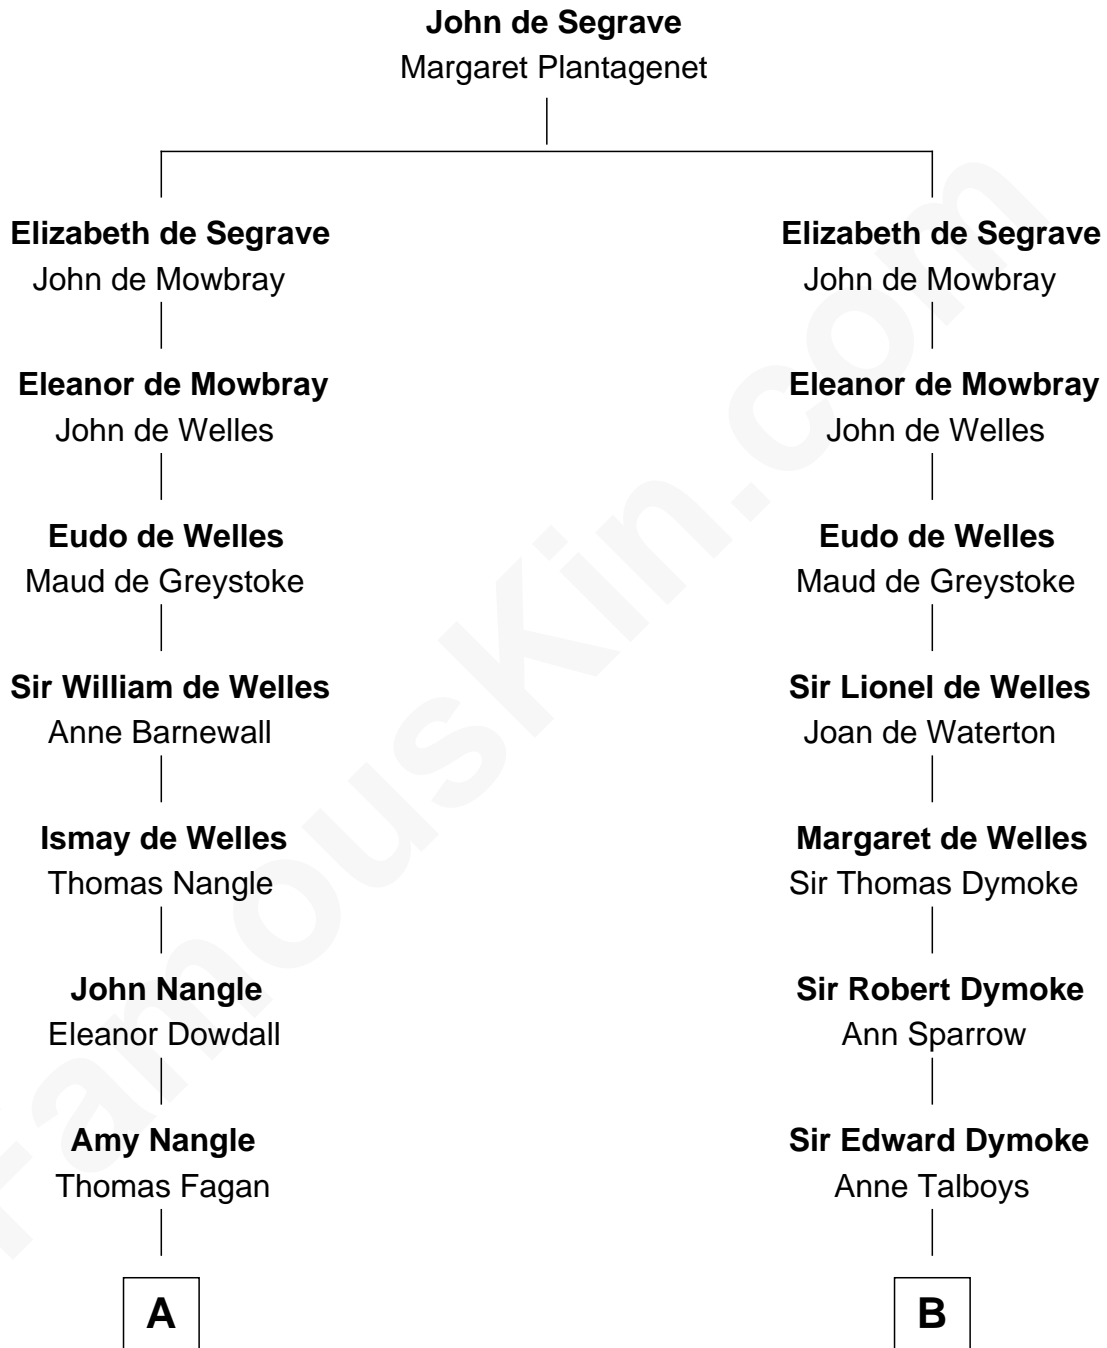

**FamousKin.com**  
**Relationship Chart of**  
**Prince William**  
*Prince of Wales*

14th cousin 6 times removed of

**Meriwether Lewis**  
*Lewis and Clark Expedition*

**A**

**Richard Fagan**

Cecily Holmes

**John Fagan**

Alice Segrave

**John Fagan**

Beale Knowles

**Christopher Fagan**

Mary Nagle

**Patrick Fagan**

Christiana FitzMaurice