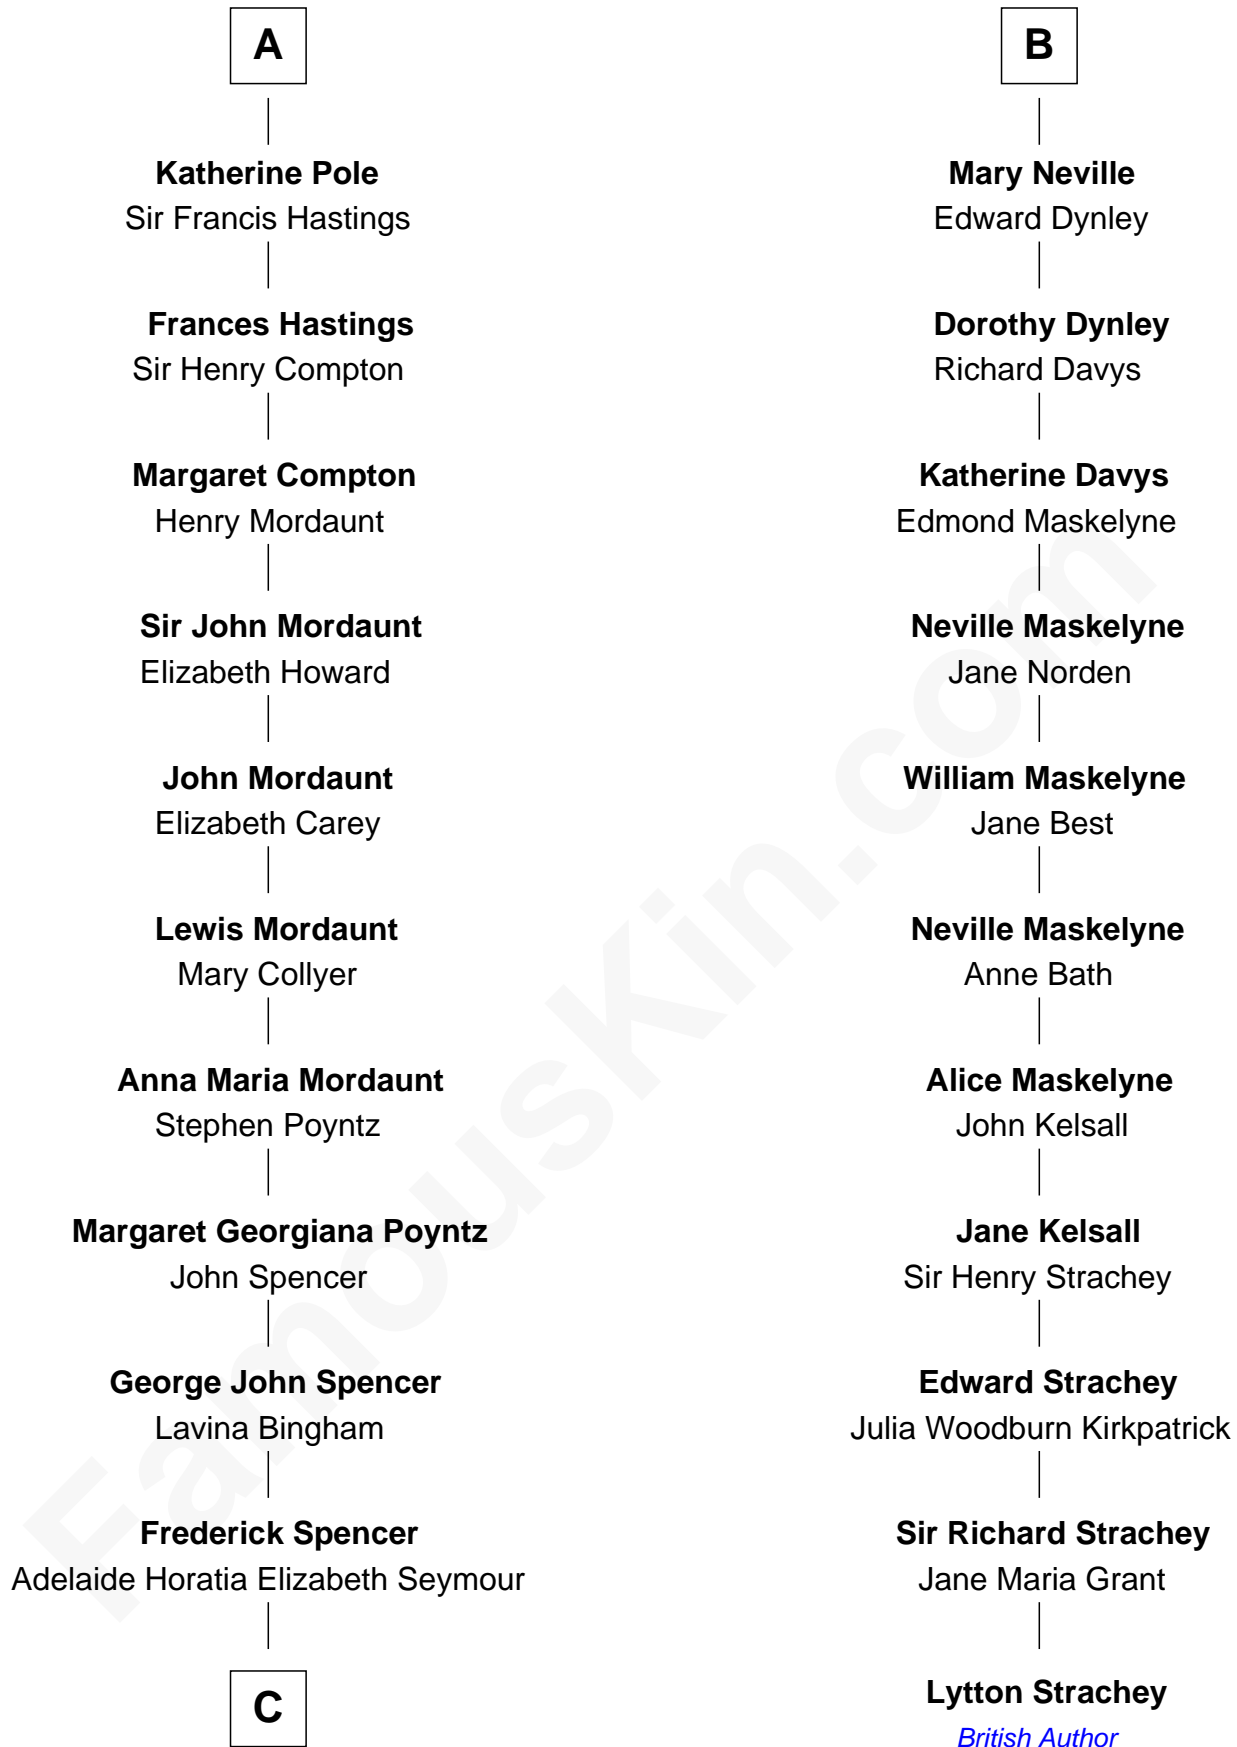

## Relationship Chart of

### Prince William

*Prince of Wales*

17th cousin 4 times removed of

**Lytton Strachey**  
*Author and Co-Founder of Bloomsbury Group*

**C**

Charles Robert Spencer

Margaret Baring

Albert Edward John Spencer

Cynthia Elinor Beatrix Hamilton

Edward John Spencer

Frances Ruth Burke Roche

Princess Diana Frances Spencer

Charles III, King of the United Kingdom

Prince William

*Prince of Wales*