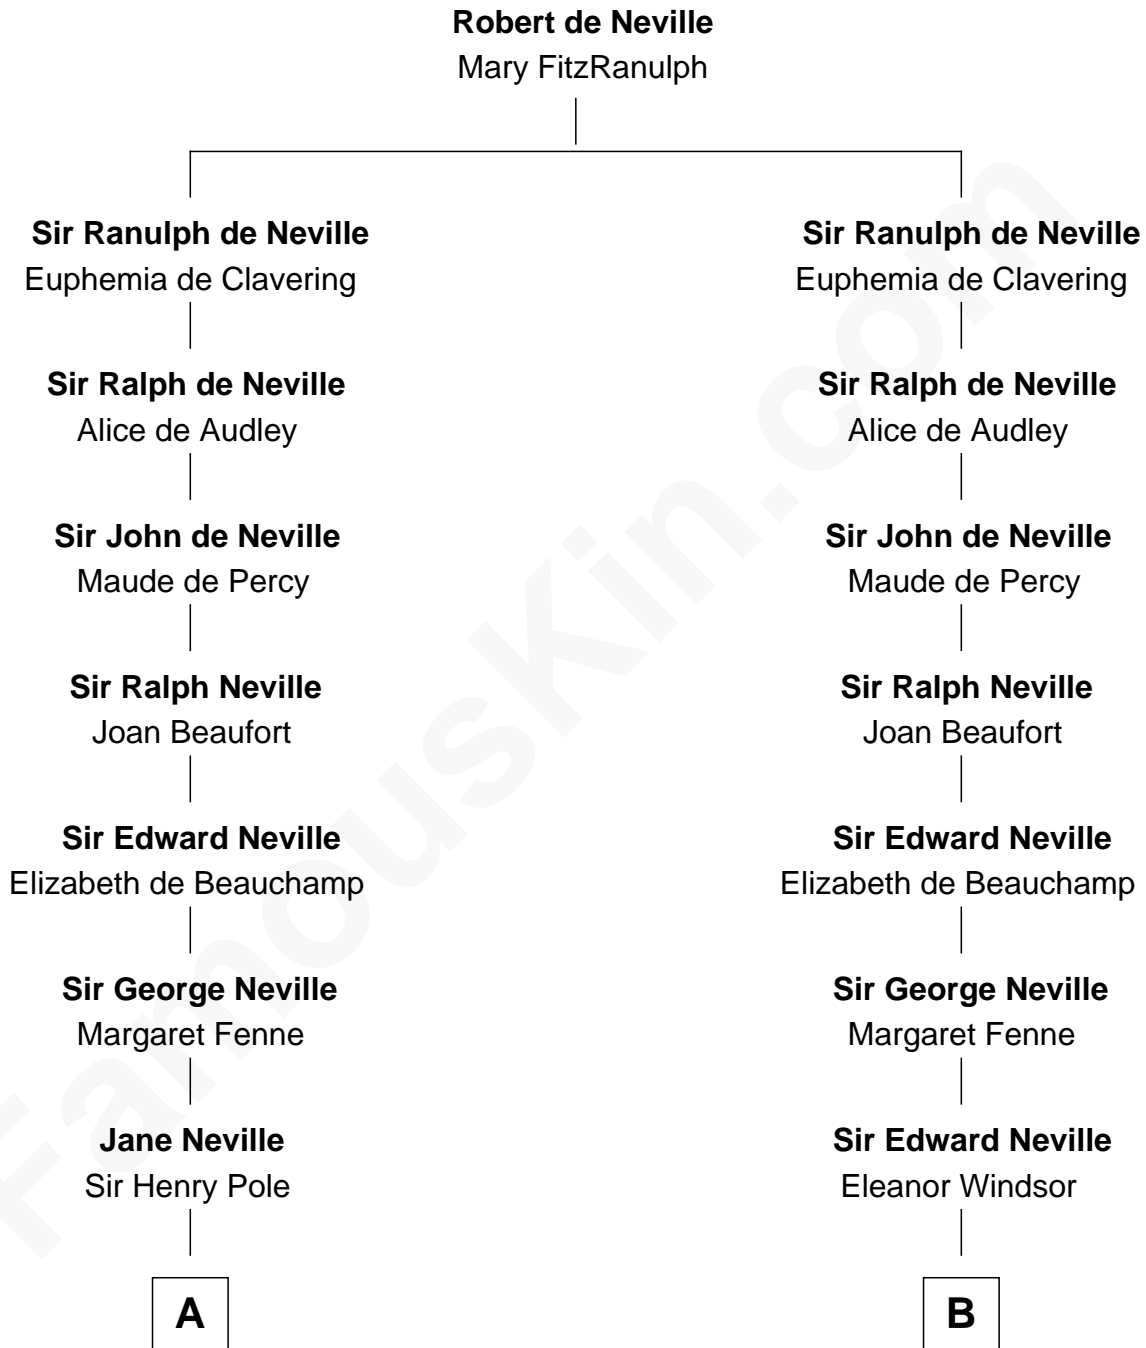

## Relationship Chart of

### Prince William

*Prince of Wales*

17th cousin 4 times removed of

**Lytton Strachey**  
*Author and Co-Founder of Bloomsbury Group*

**C**

Charles Robert Spencer

Margaret Baring

Albert Edward John Spencer