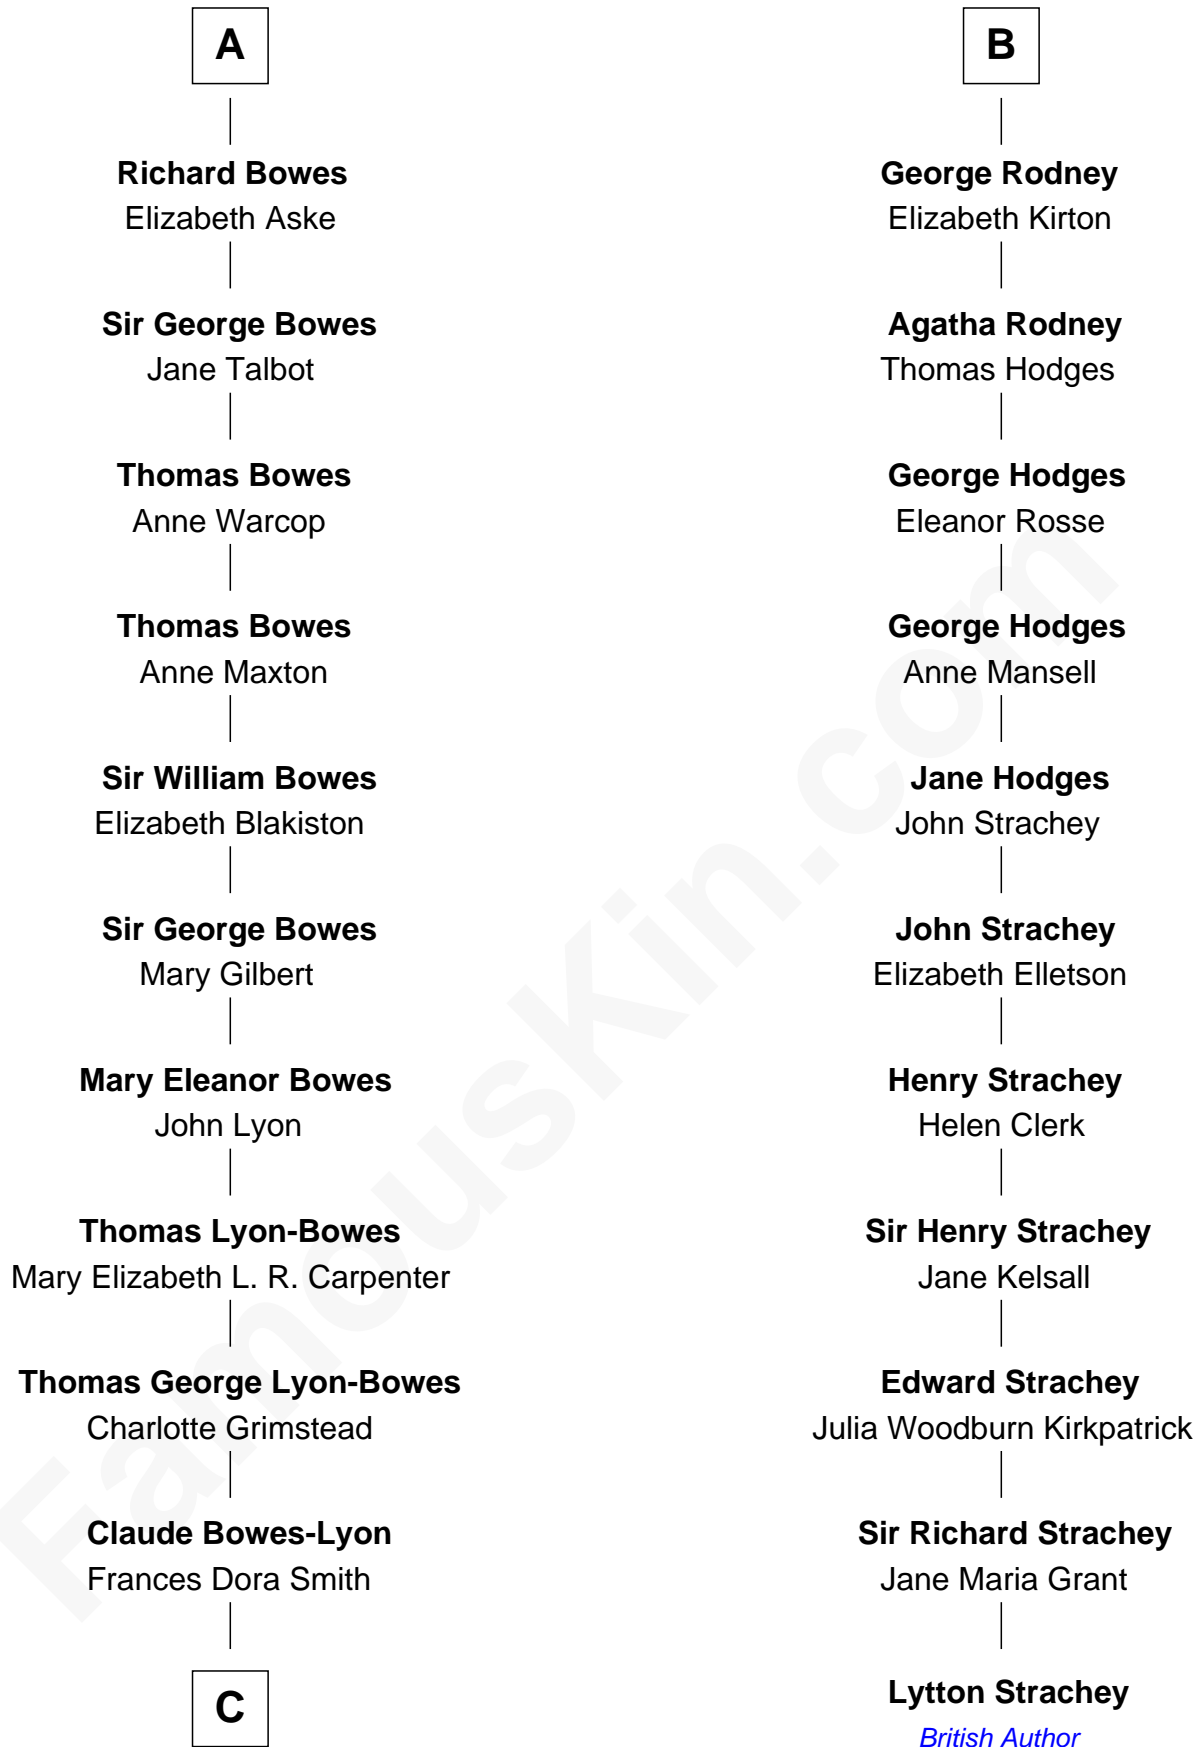

FamousKin.com

Relationship Chart of

Prince William

Prince of Wales

17th cousin 4 times removed of

Lytton Strachey
Author and Co-Founder of Bloomsbury Group

C

Claude George Bowes-Lyon
Cecilia Nina Cavendish-Bentinck

Elizabeth Bowes-Lyon
George VI, King of the United Kingdom

Elizabeth II, Queen of the United Kingdom
Prince Philip of Edinburgh

Charles III, King of the United Kingdom
Princess Diana Frances Spencer

Prince William
Prince of Wales