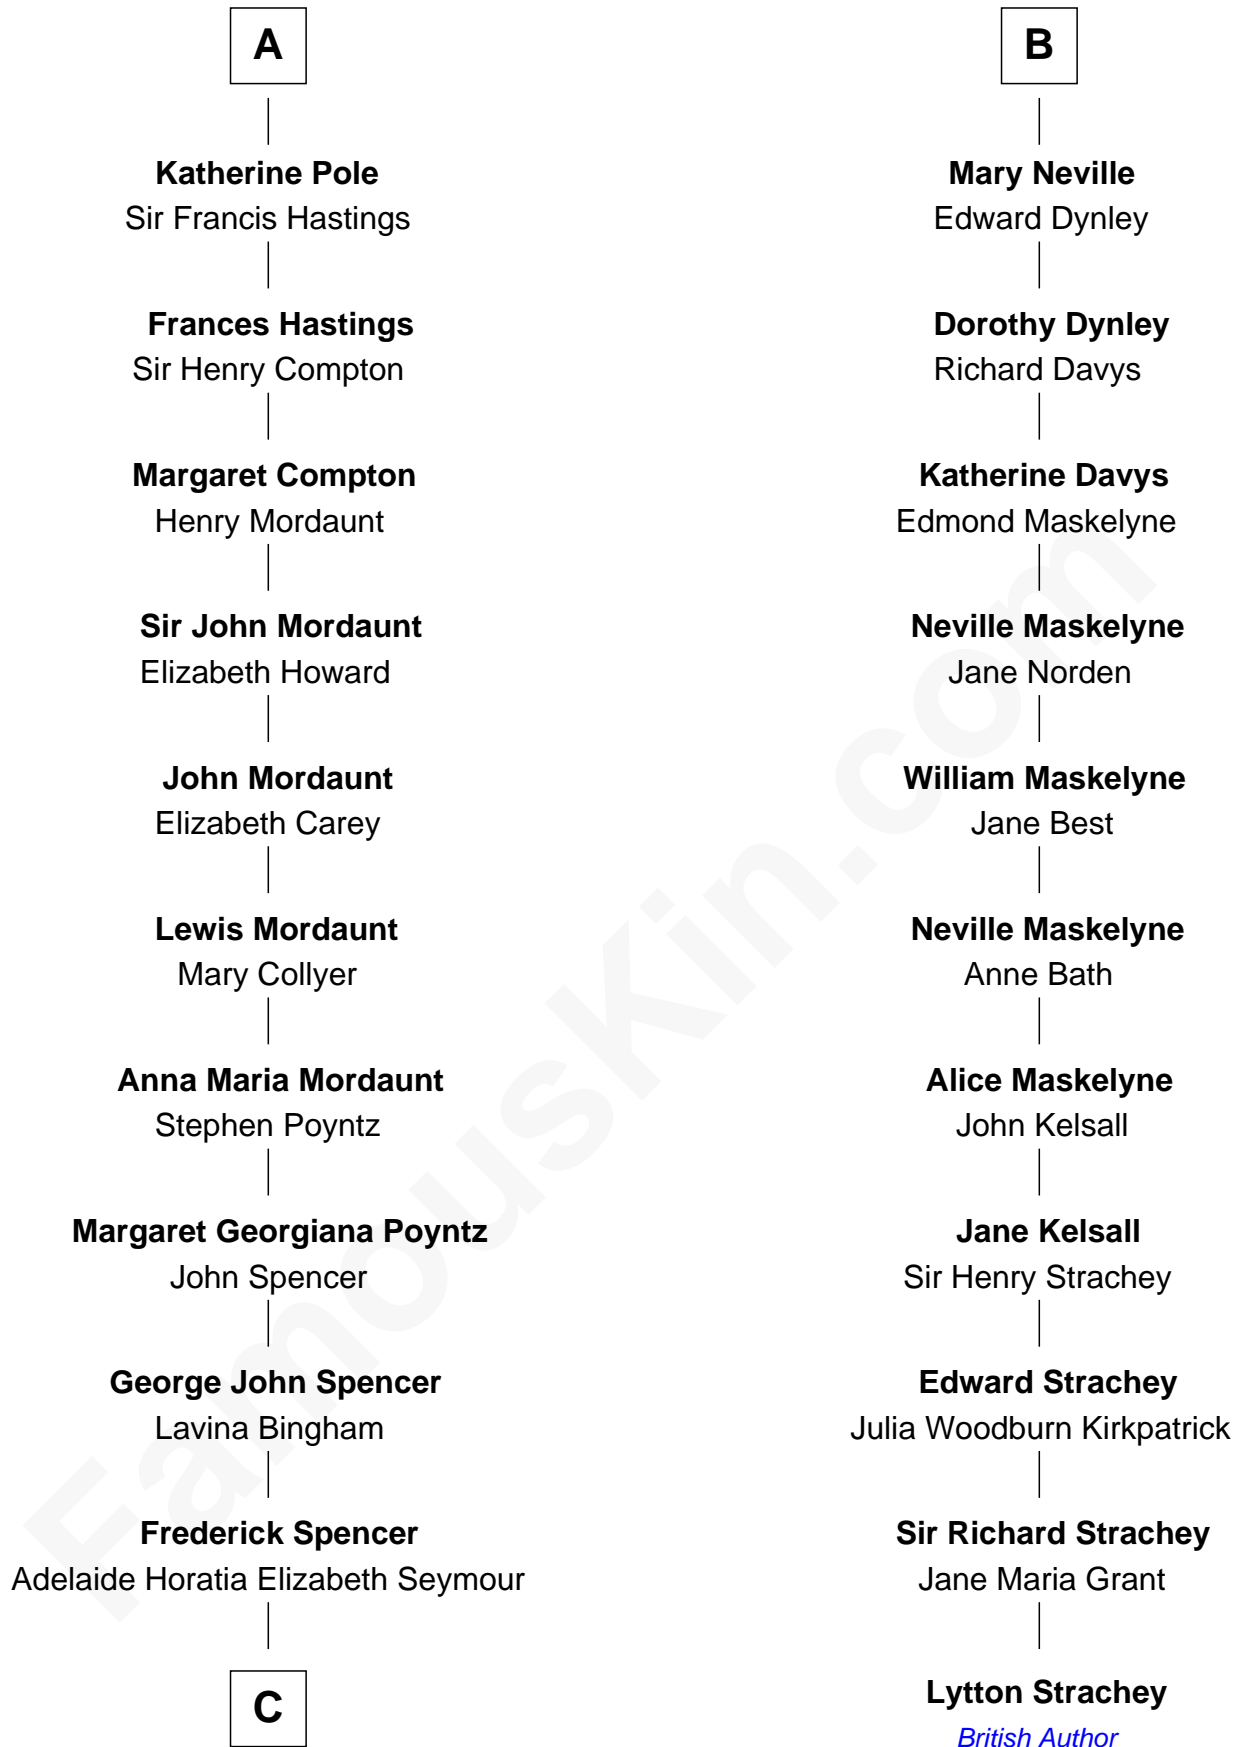

## Relationship Chart of

### Prince William

*Prince of Wales*

17th cousin 4 times removed of

**Lytton Strachey**  
*Author and Co-Founder of Bloomsbury Group*

**C**

**Charles Robert Spencer**

Margaret Baring

**Albert Edward John Spencer**

Cynthia Elinor Beatrix Hamilton

**Edward John Spencer**

Frances Ruth Burke Roche

**Princess Diana Frances Spencer**

Charles III, King of the United Kingdom

**Prince William**

*Prince of Wales*