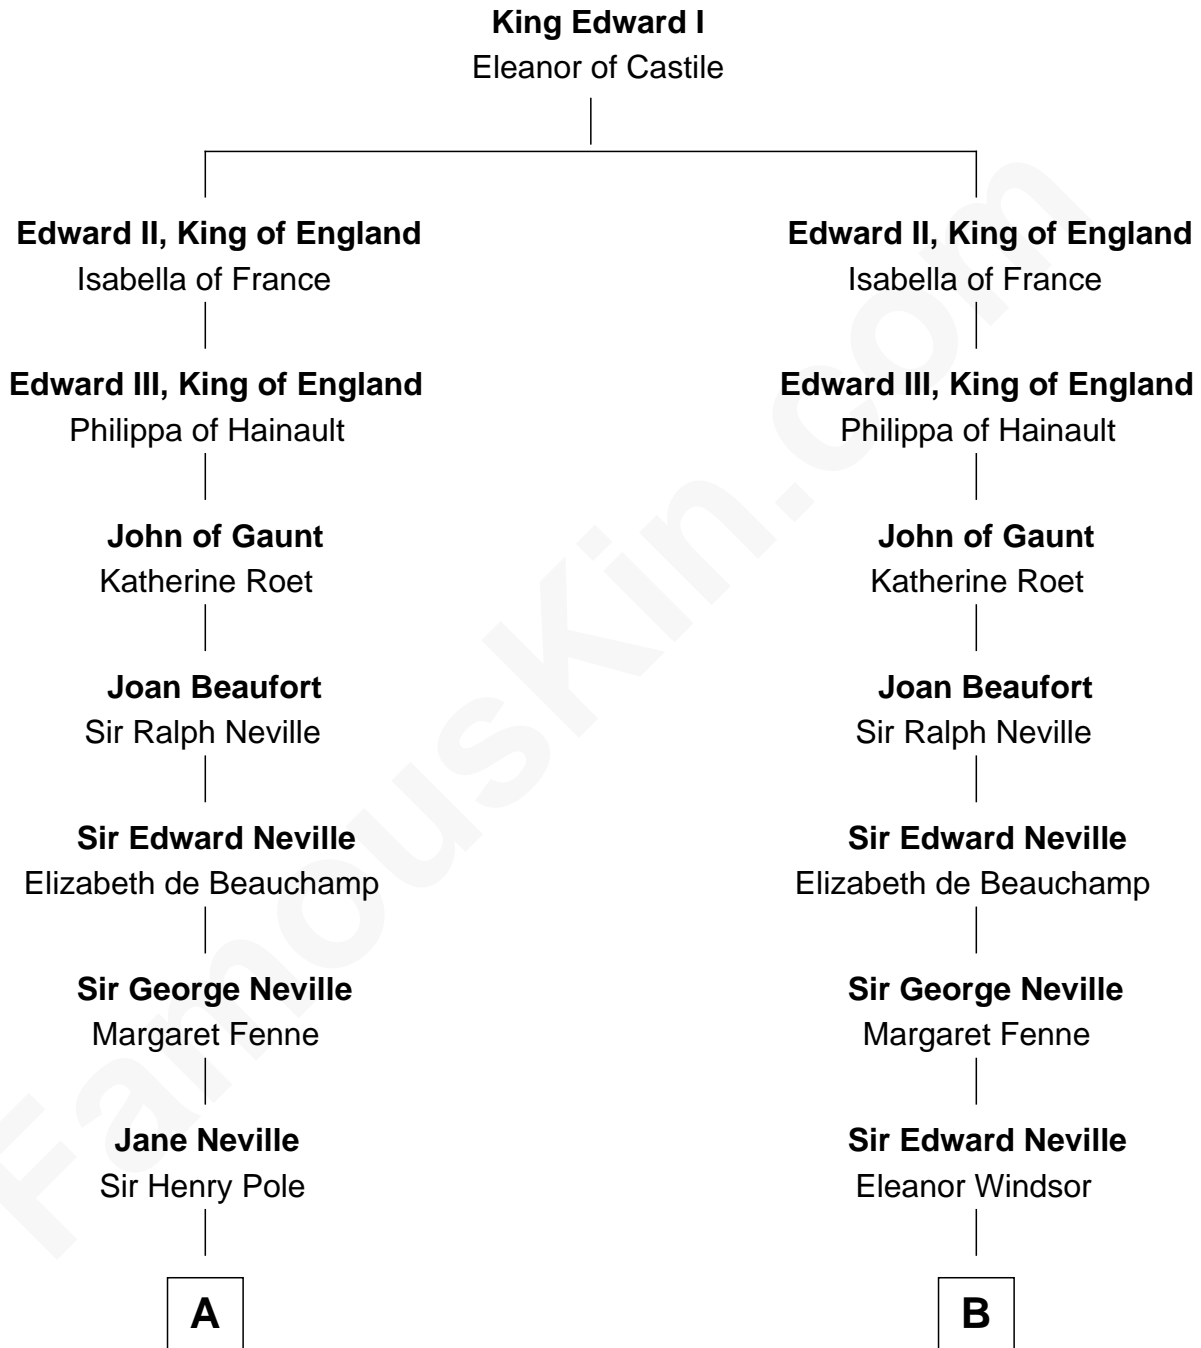

## Relationship Chart of

### Prince William

*Prince of Wales*

17th cousin 4 times removed of

**Lytton Strachey**  
*Author and Co-Founder of Bloomsbury Group*

**C**

**Charles Robert Spencer**

Margaret Baring

**Albert Edward John Spencer**