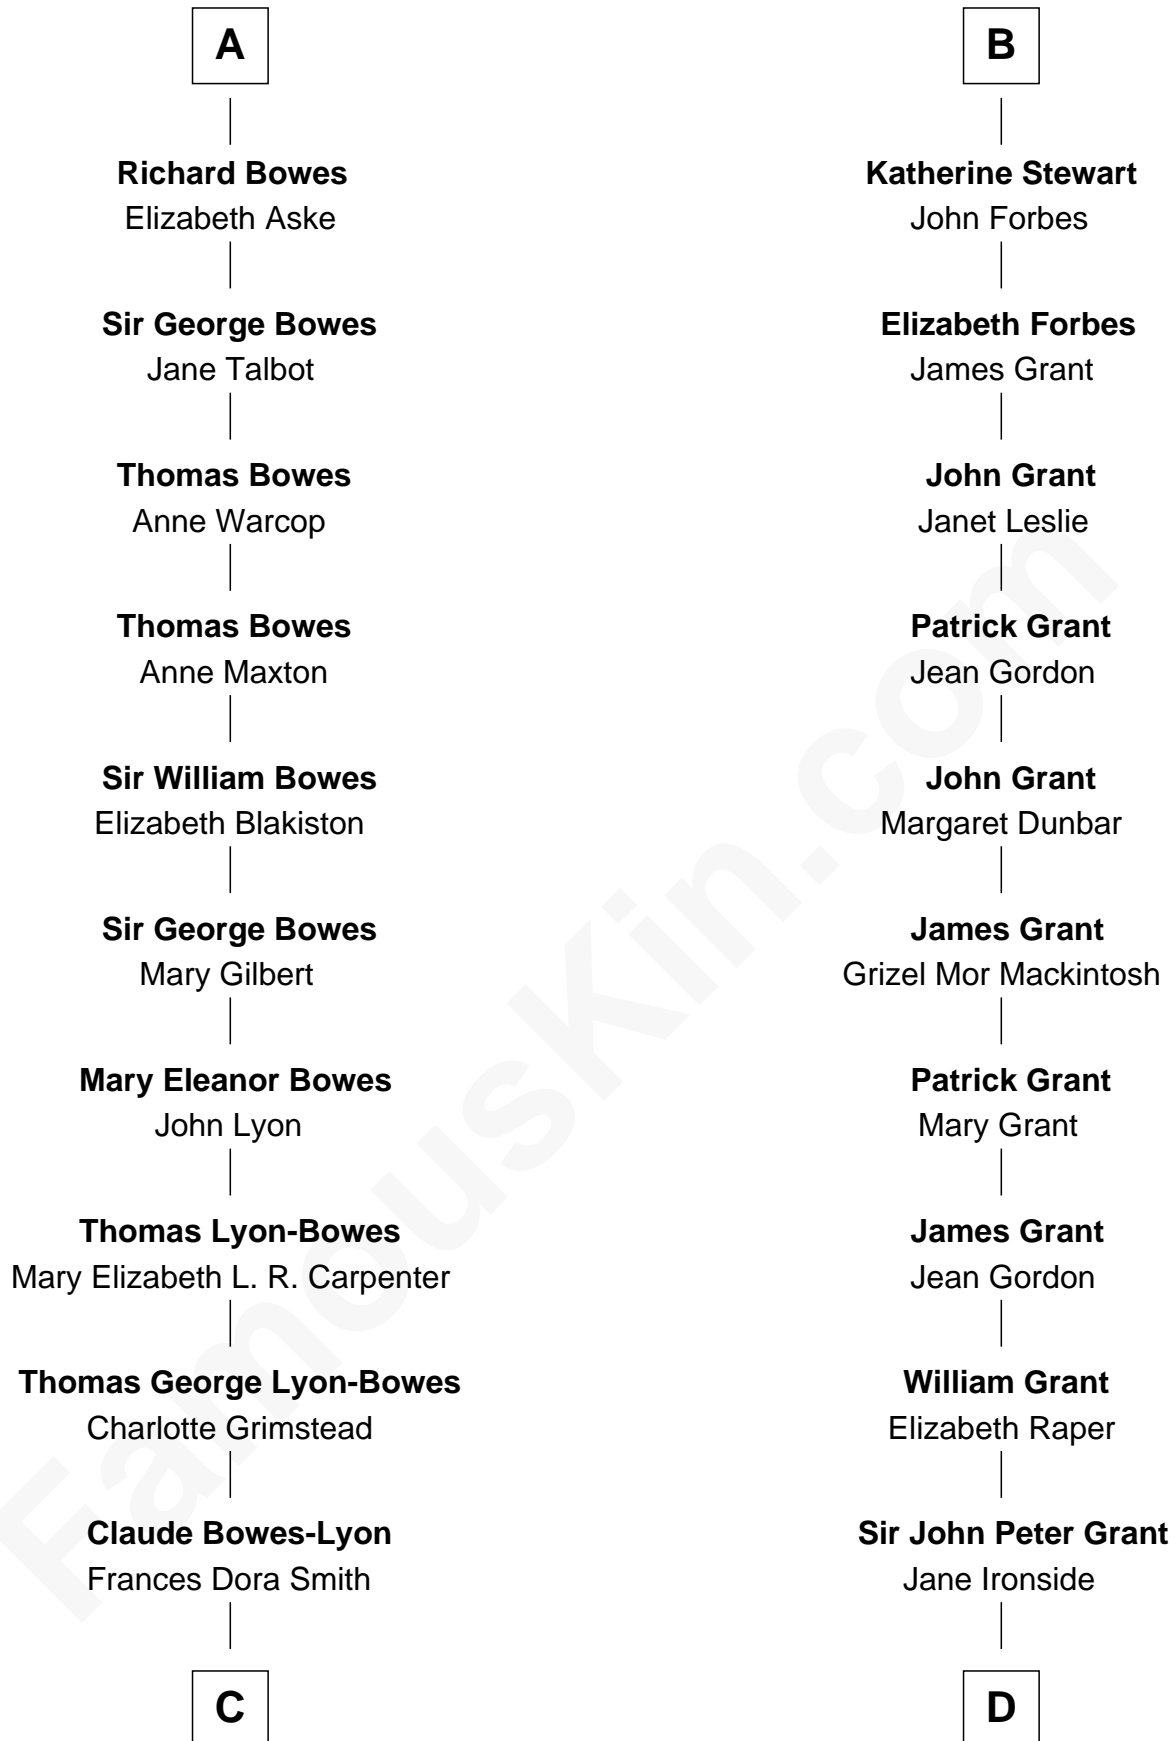

## Relationship Chart of

### Prince William

*Prince of Wales*

19th cousin 2 times removed of

**Lytton Strachey**  
*Author and Co-Founder of Bloomsbury Group*

**C**

**Claude George Bowes-Lyon**  
Cecilia Nina Cavendish-Bentinck

**Elizabeth Bowes-Lyon**  
George VI, King of the United Kingdom

**Elizabeth II, Queen of the United Kingdom**  
Prince Philip of Edinburgh

**Charles III, King of the United Kingdom**  
Princess Diana Frances Spencer

**Prince William**  
*Prince of Wales*

**D**

**Sir John Peter Grant**  
Henrietta Plowden