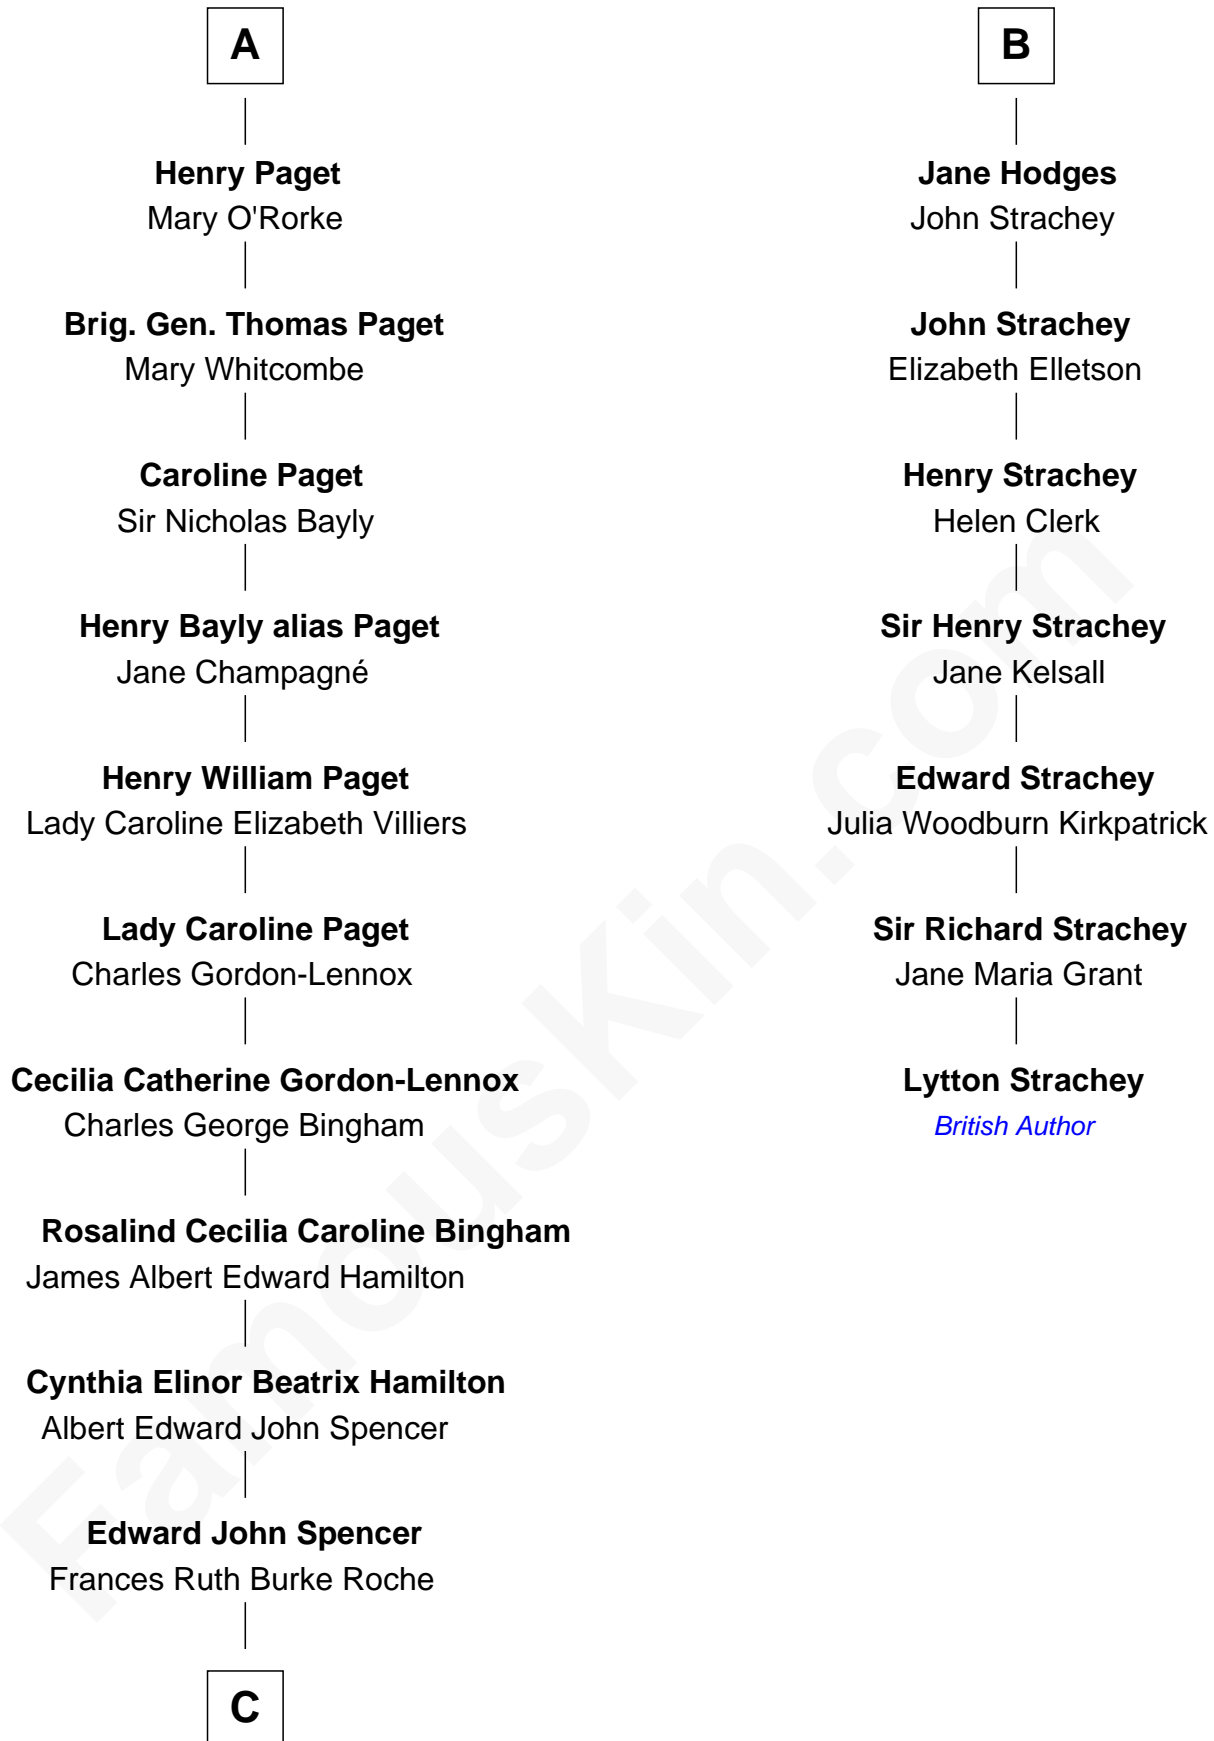

FamousKin.com
Relationship Chart of
Prince William
Prince of Wales

13th cousin 5 times removed of

Lytton Strachey
Author and Co-Founder of Bloomsbury Group

Sir Walter Hungerford
 Katherine Peverell

C

Princess Diana Frances Spencer
Charles III, King of the United Kingdom

Prince William
Prince of Wales

FamousKin.com